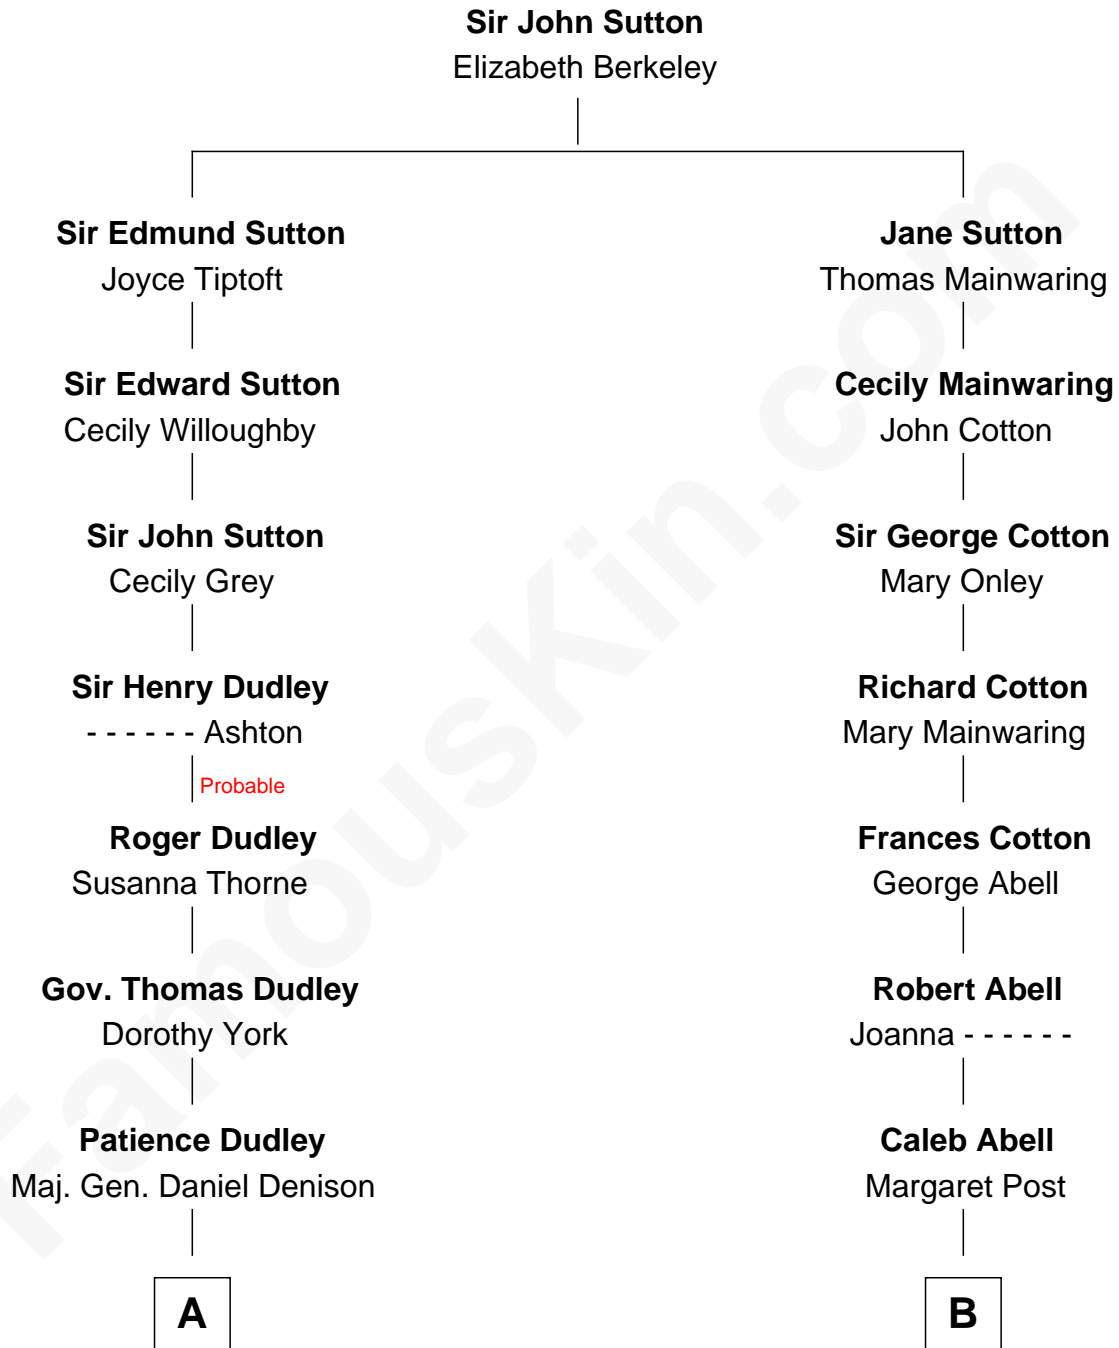

FamousKin.com

Relationship Chart of

John Cena

Movie Actor and WWE Pro Wrestler

16th cousin 2 times removed of

Amber Stevens West

TV and Movie Actress

C