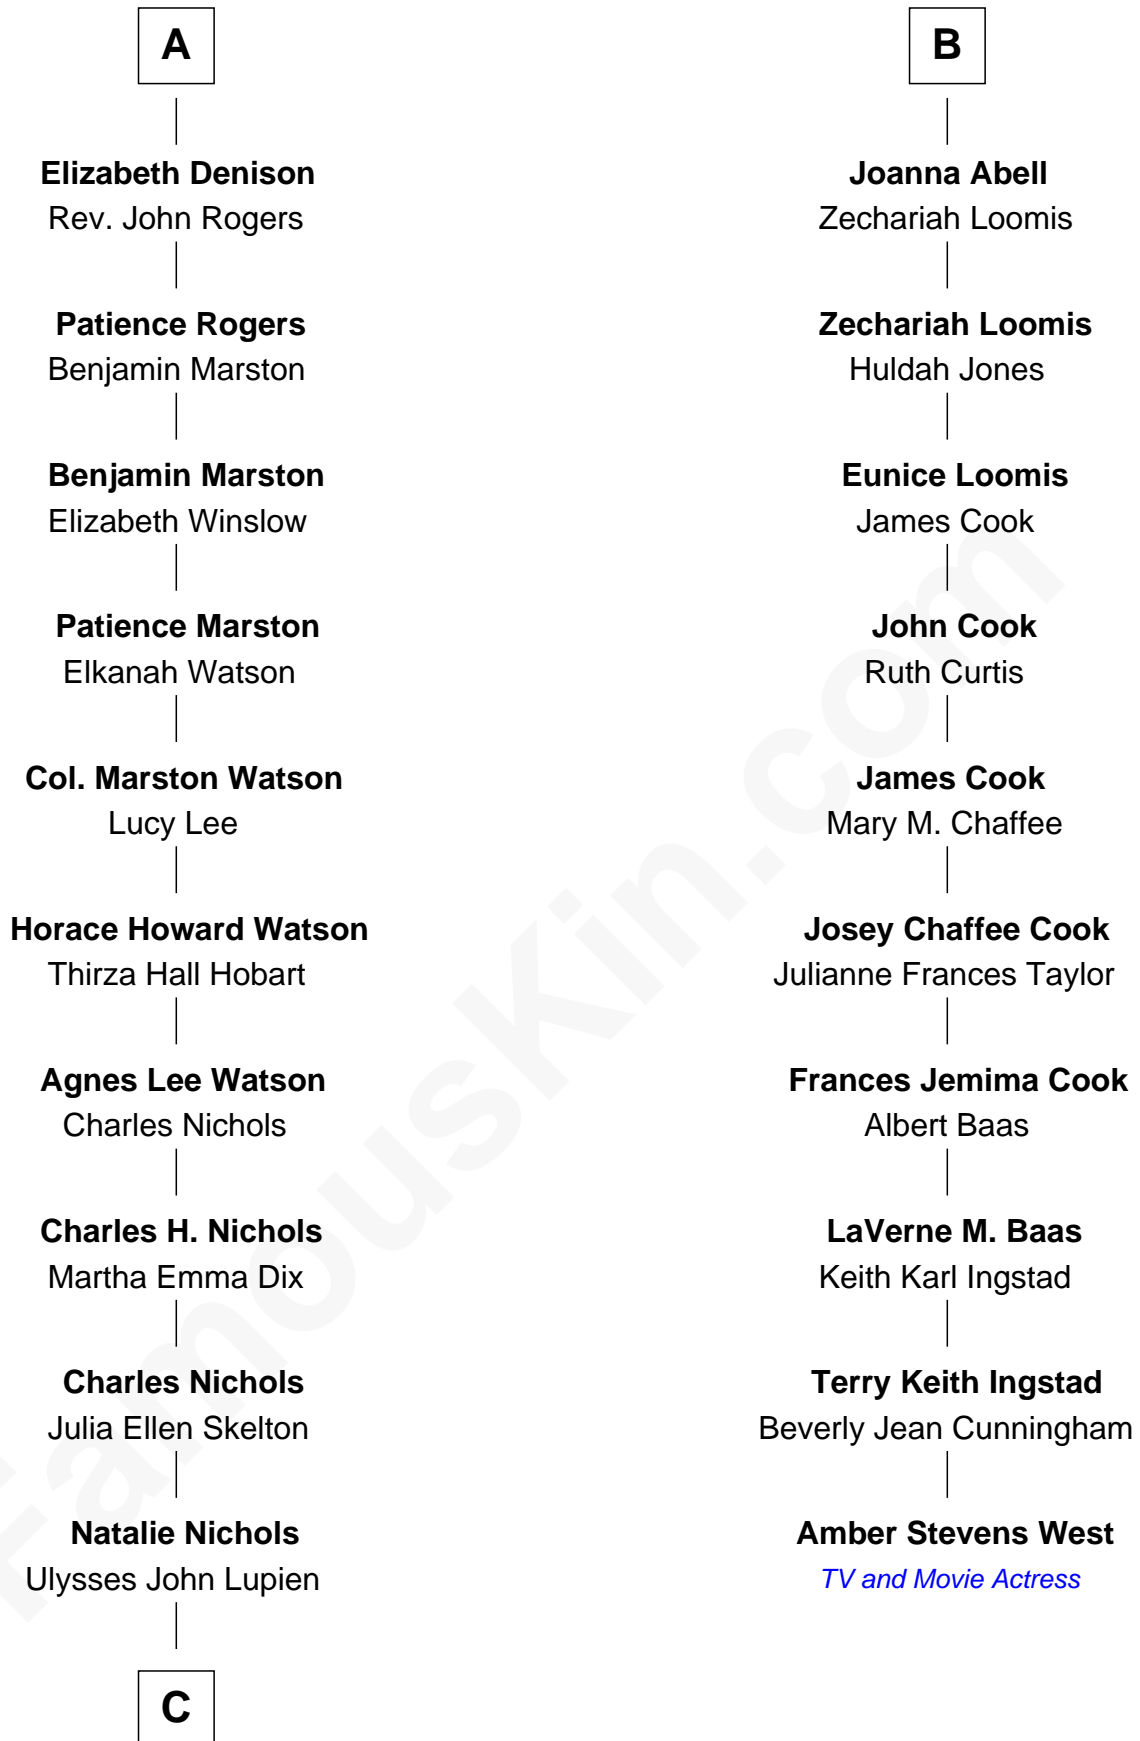

FamousKin.com

Relationship Chart of

John Cena

Movie Actor and WWE Pro Wrestler

16th cousin 2 times removed of

Amber Stevens West

TV and Movie Actress

C