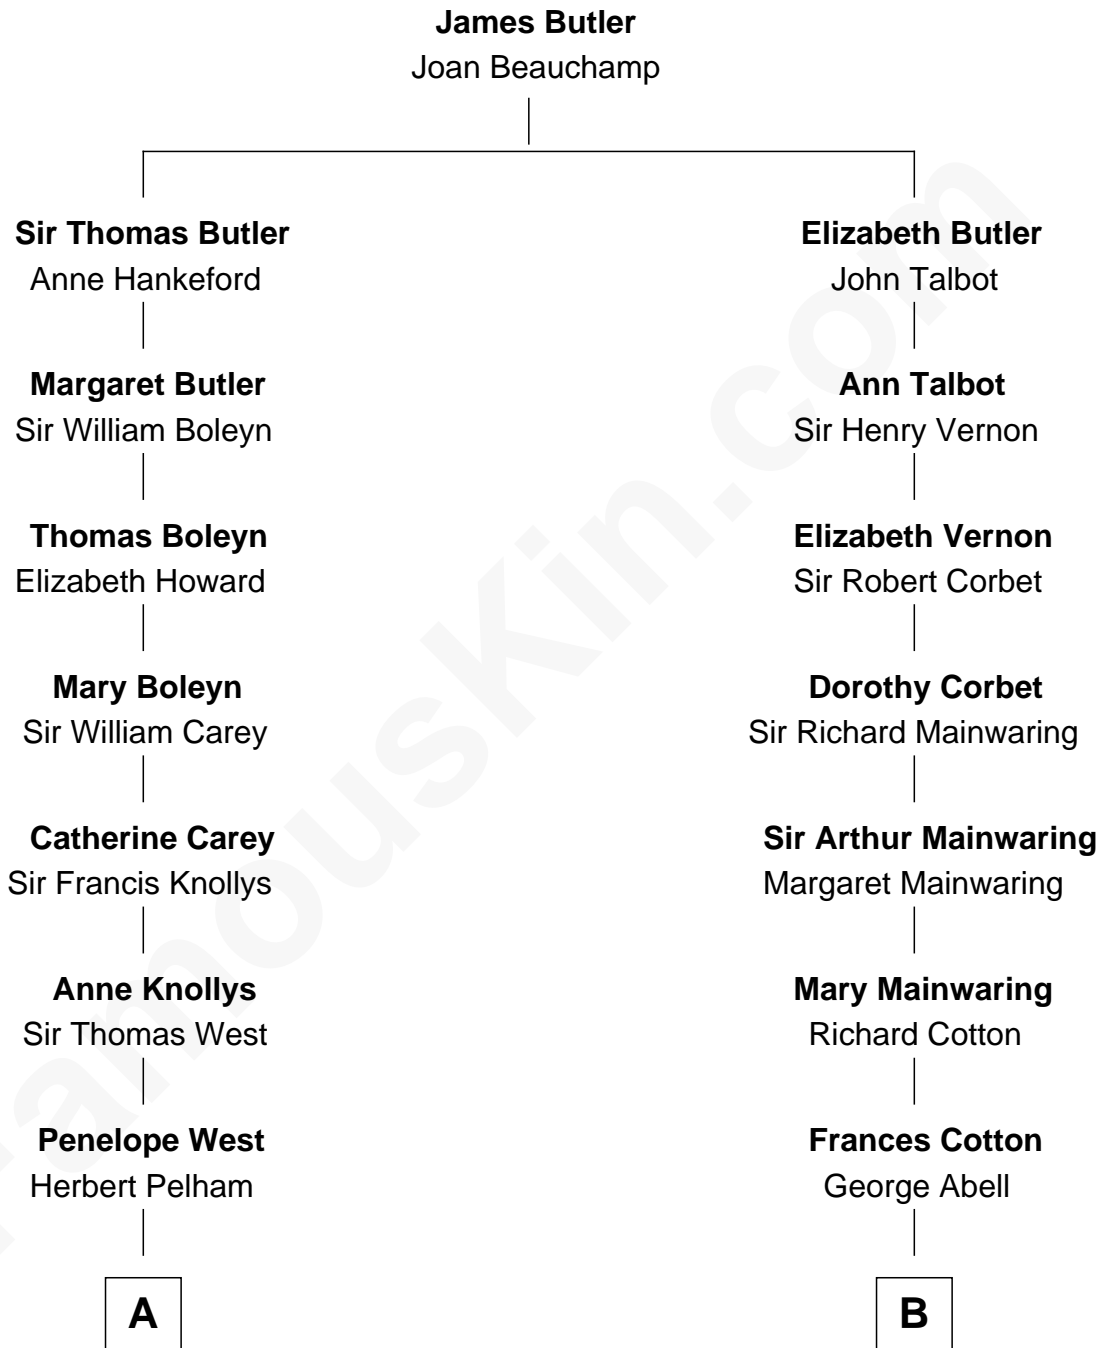

Amber Stevens West

TV and Movie Actress