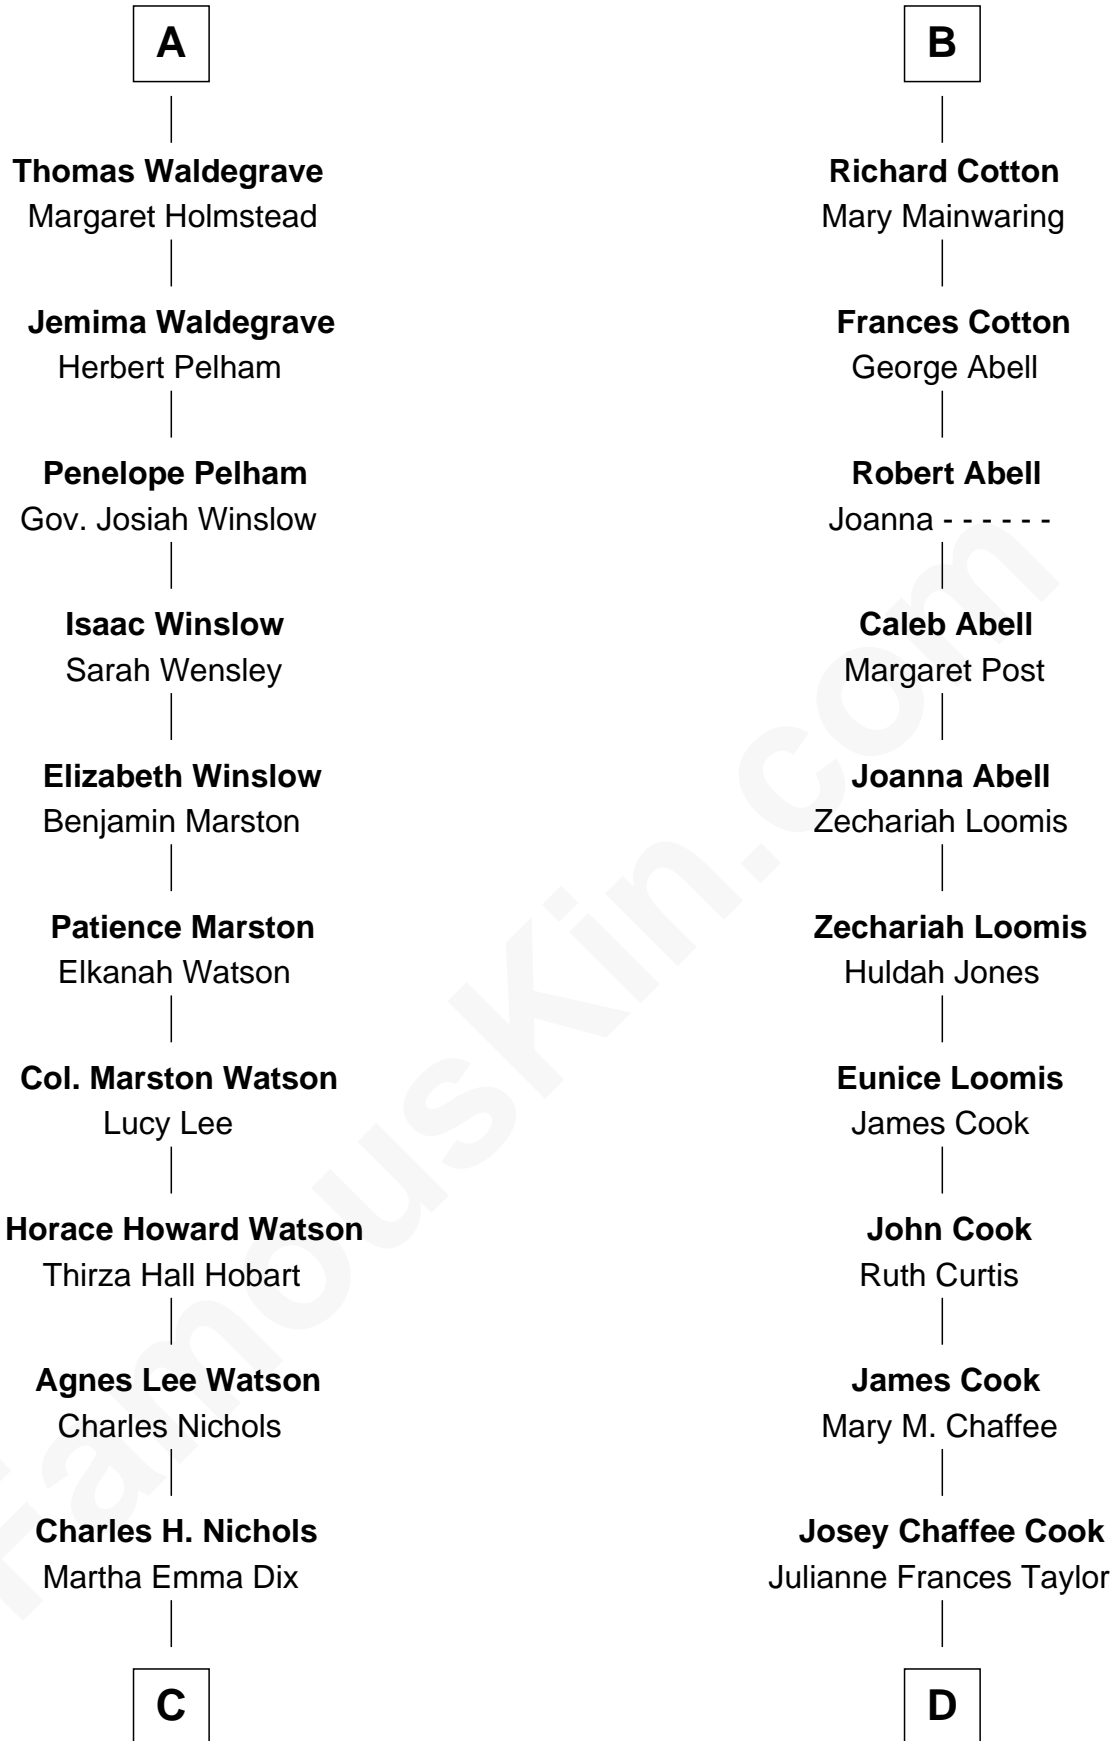

**FamousKin.com**  
**Relationship Chart of**  
**John Cena**

*Movie Actor and WWE Pro Wrestler*

**20th cousin of**

**Amber Stevens West**  
*TV and Movie Actress*

**Sir Philip le Despencer**  
 Joan de Cobham