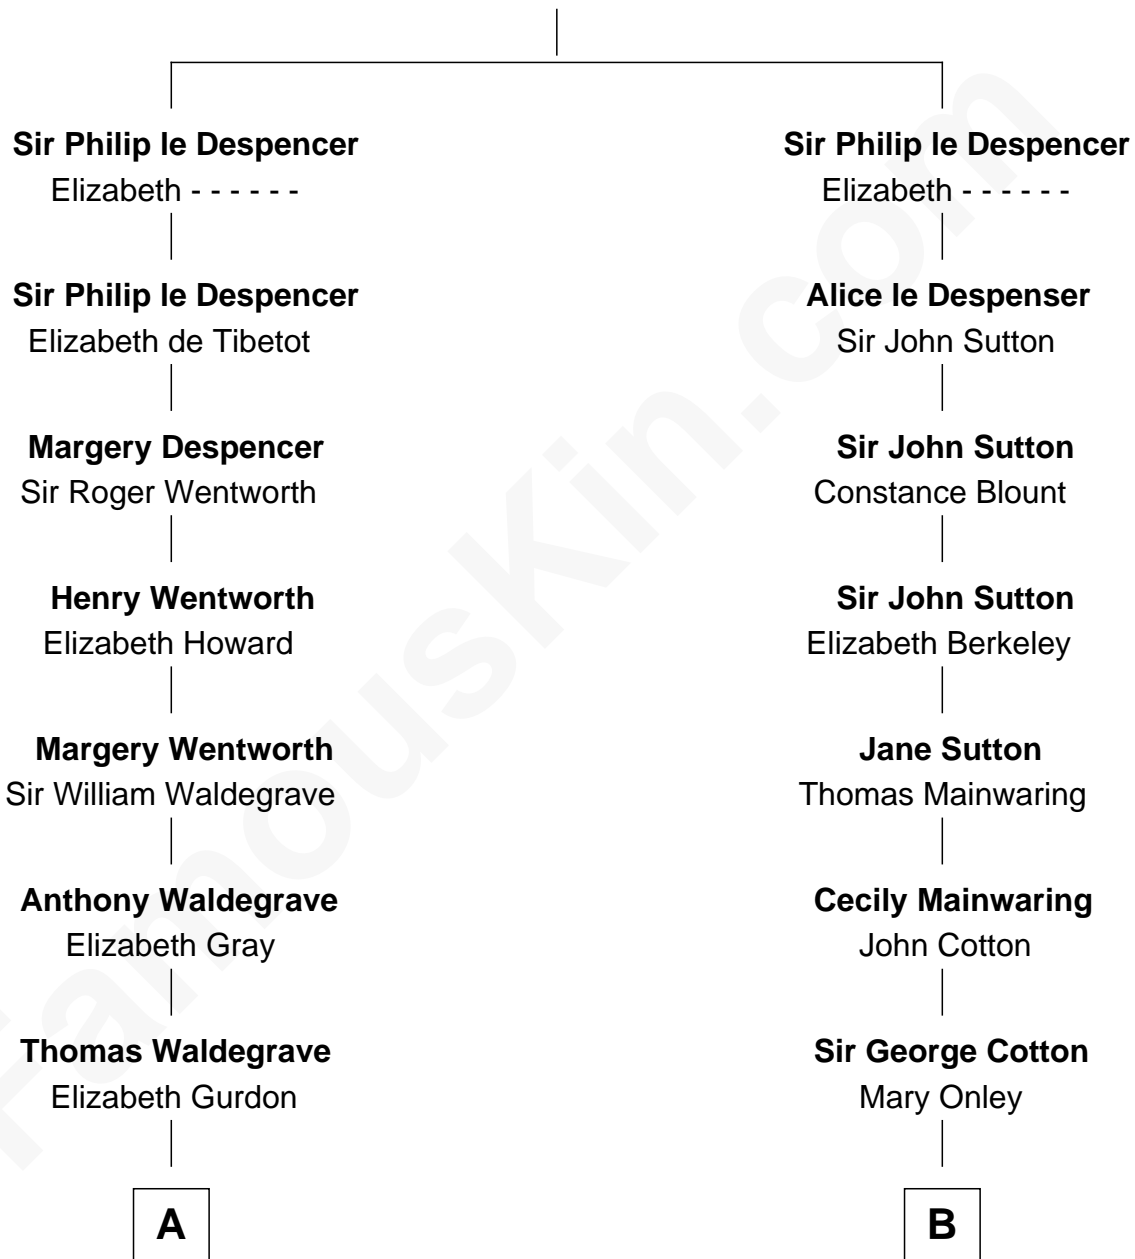

**FamousKin.com**  
**Relationship Chart of**  
**John Cena**

*Movie Actor and WWE Pro Wrestler*

**20th cousin of**

**Amber Stevens West**  
*TV and Movie Actress*

**Sir Philip le Despencer**  
 Joan de Cobham