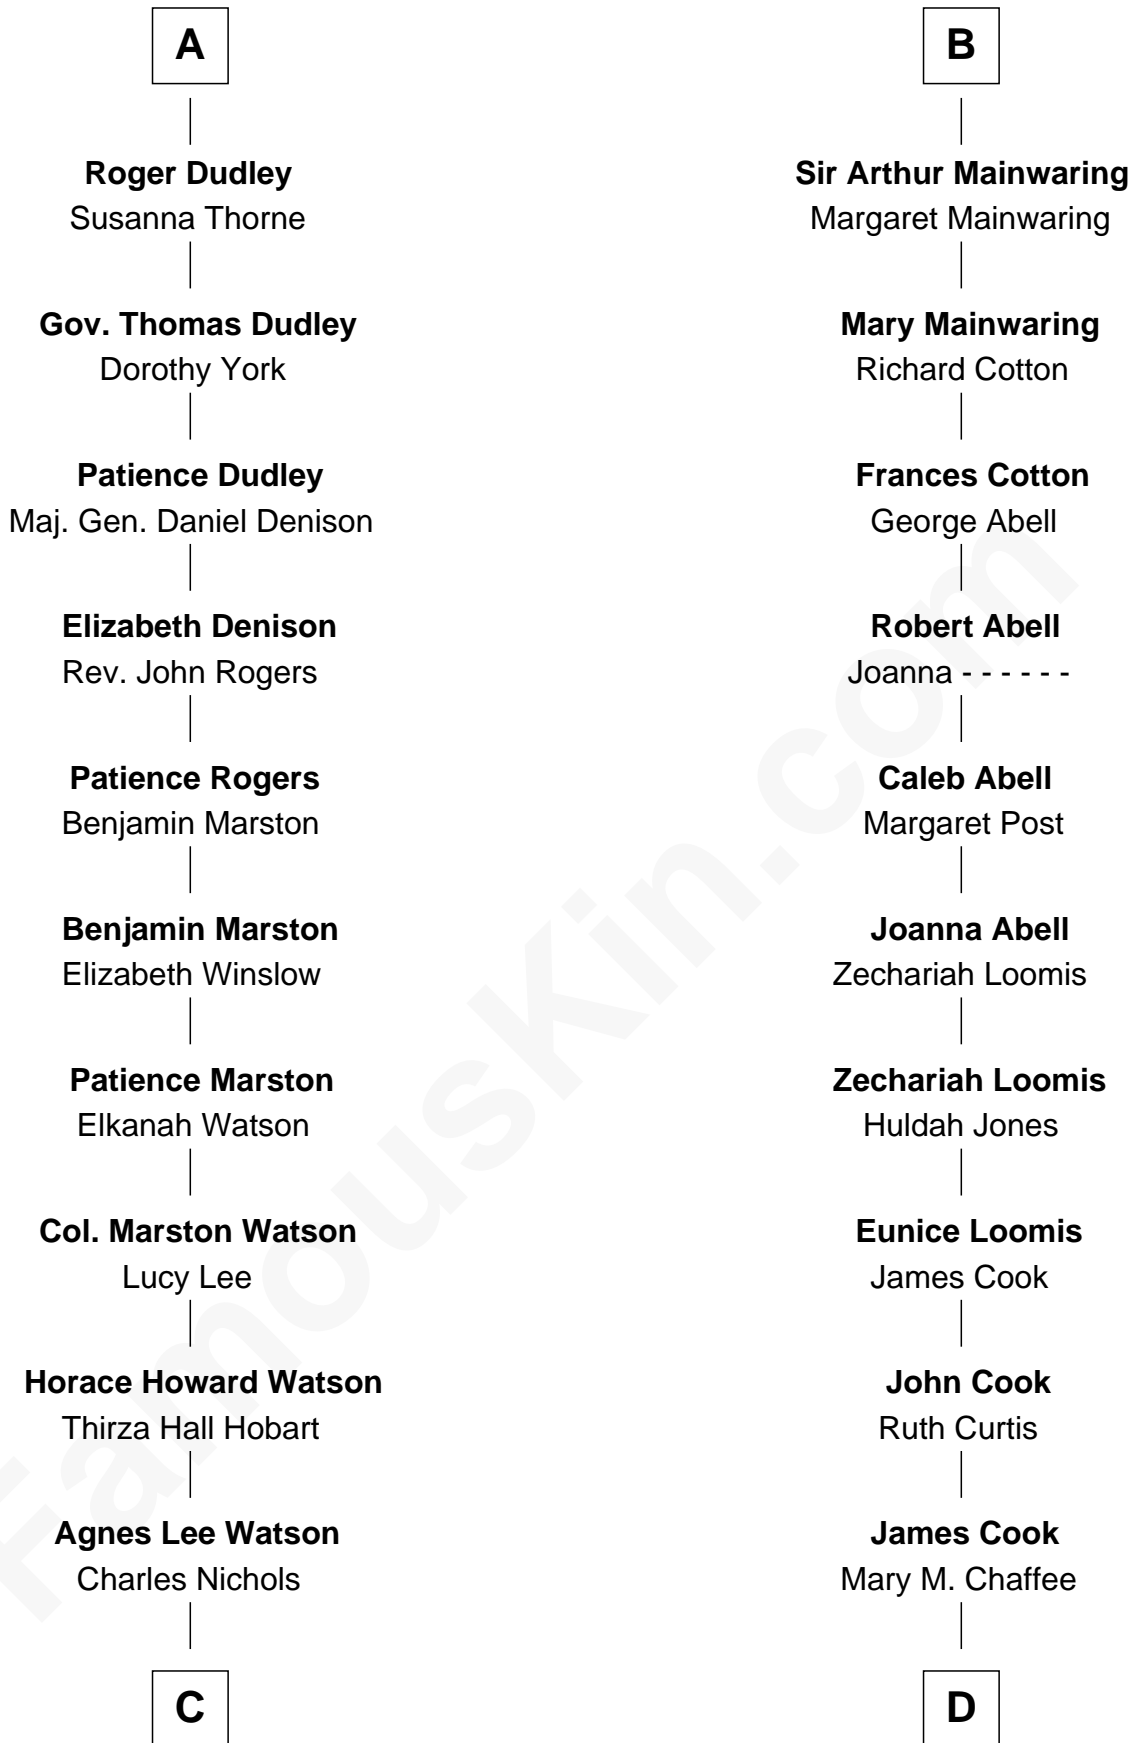

FamousKin.com

Relationship Chart of

John Cena

Movie Actor and WWE Pro Wrestler

21st cousin of

Amber Stevens West

TV and Movie Actress

C