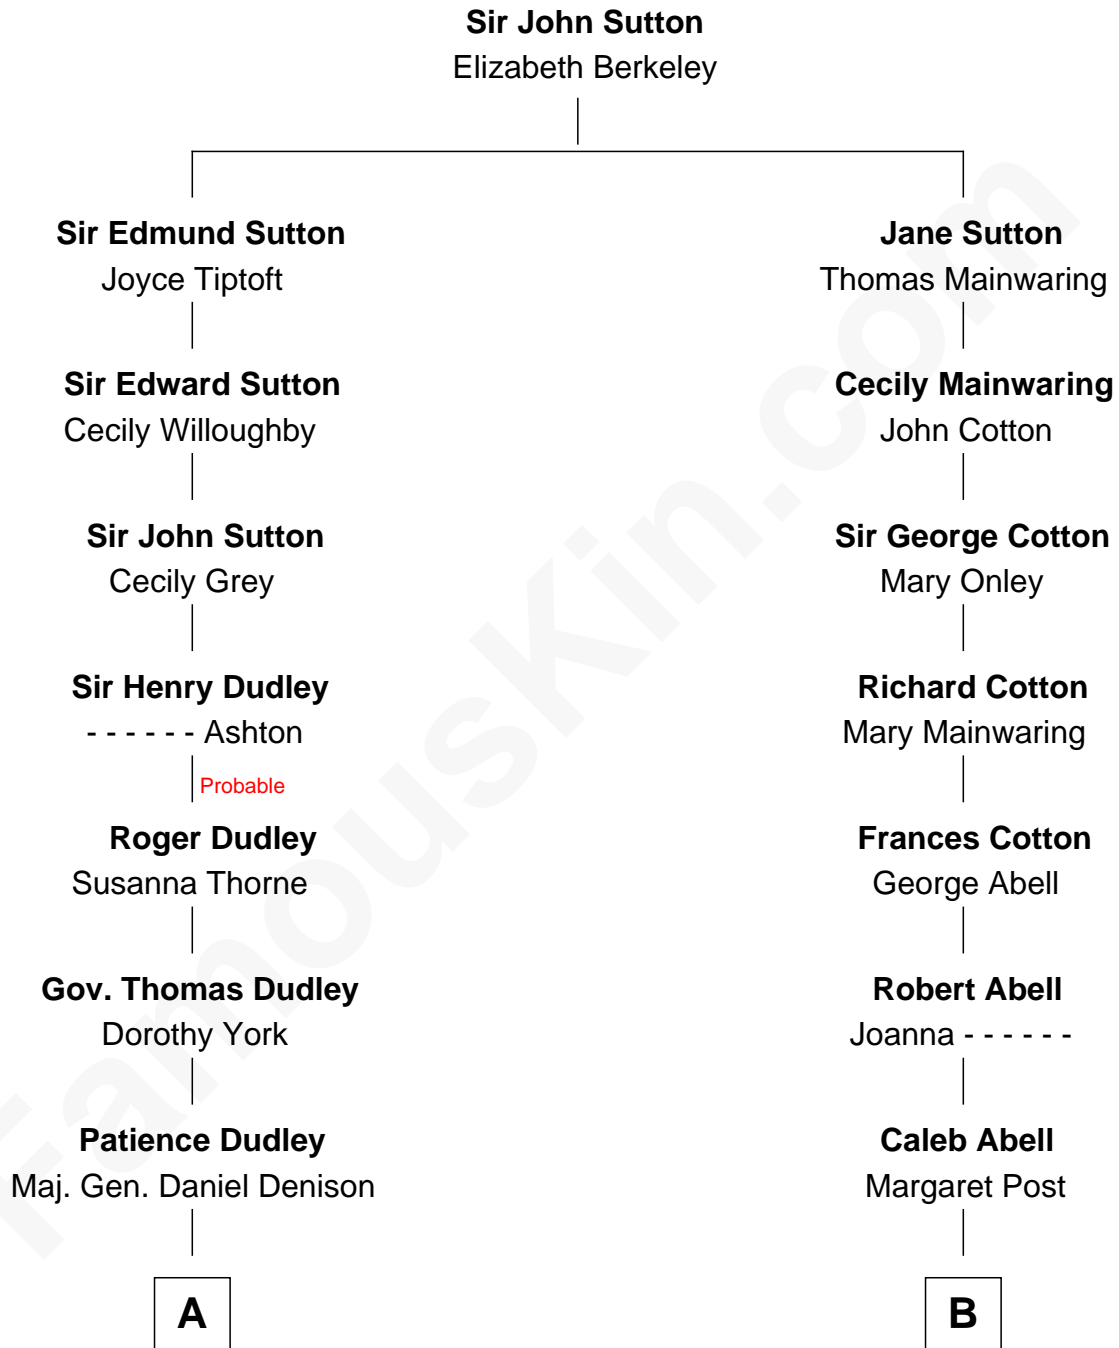

FamousKin.com

Relationship Chart of

John Cena

Movie Actor and WWE Pro Wrestler

15th cousin 3 times removed of

Shadoe Stevens

Radio Disc Jockey

C