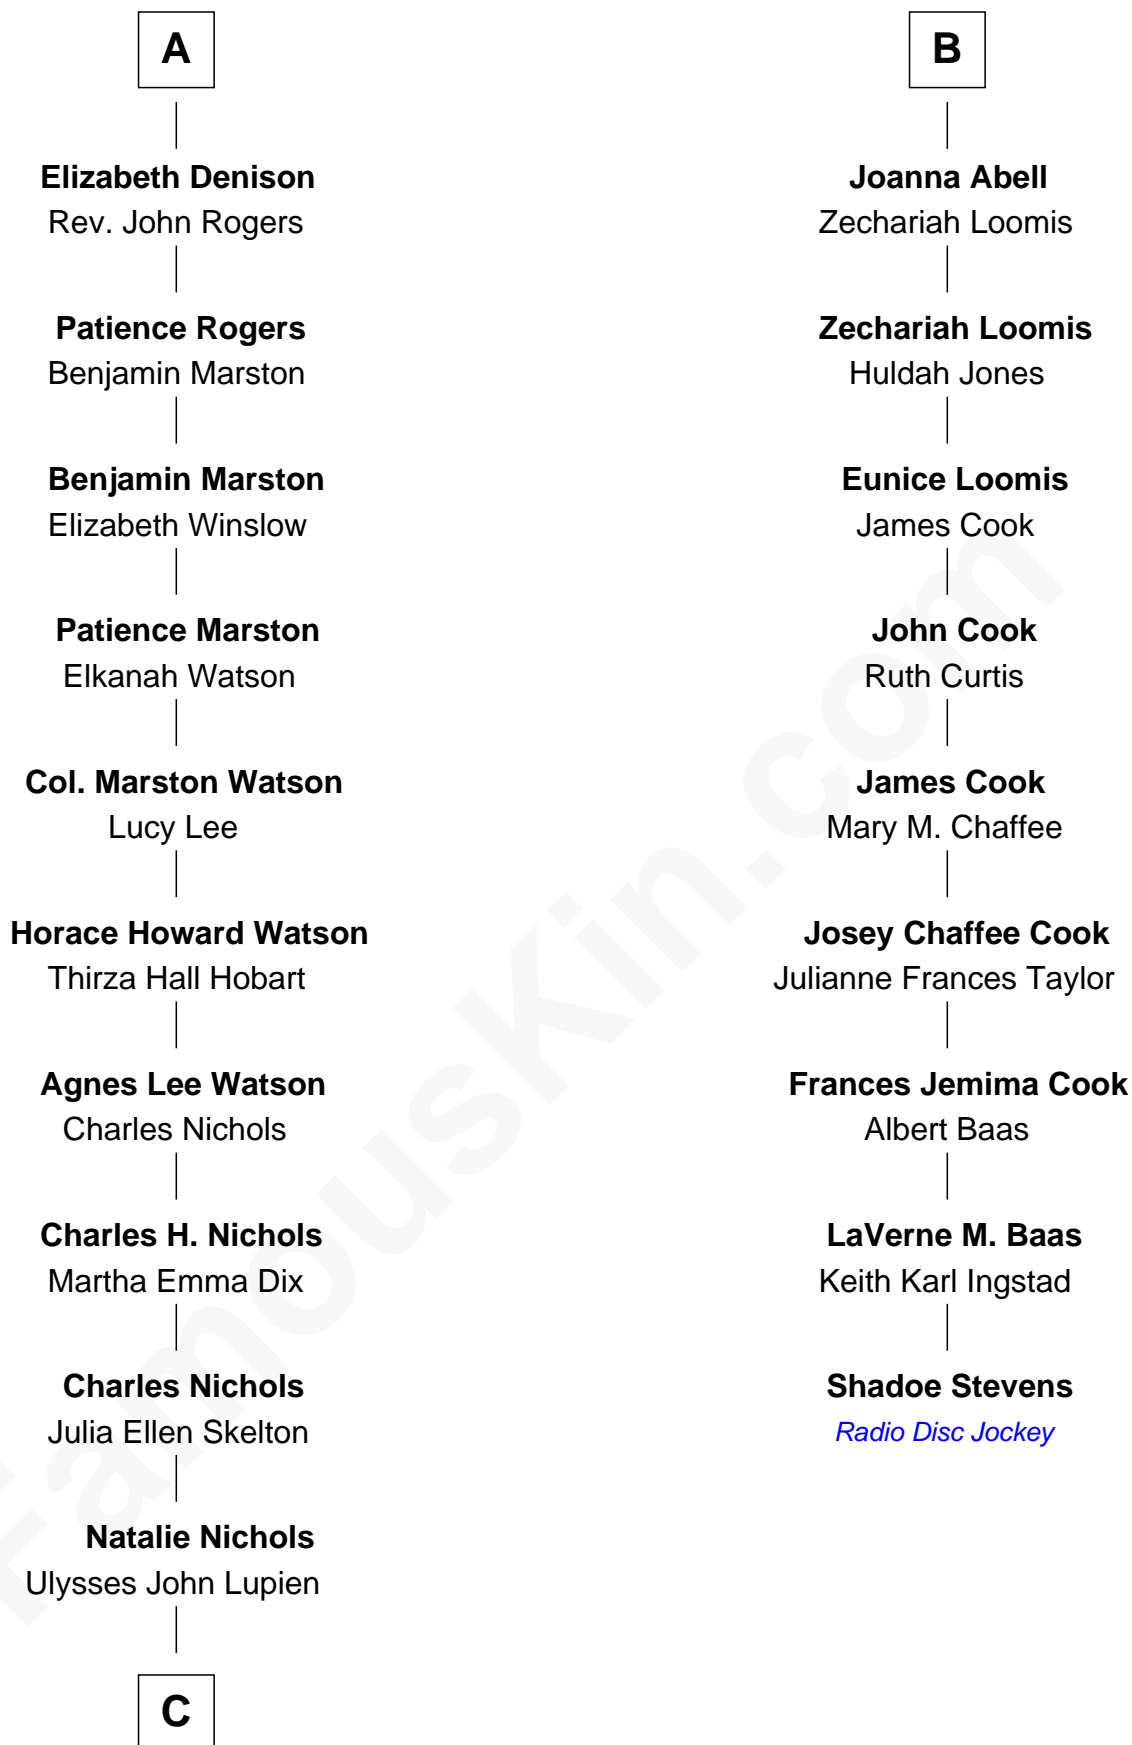

FamousKin.com

Relationship Chart of

John Cena

Movie Actor and WWE Pro Wrestler

15th cousin 3 times removed of

Shadoe Stevens

Radio Disc Jockey

C