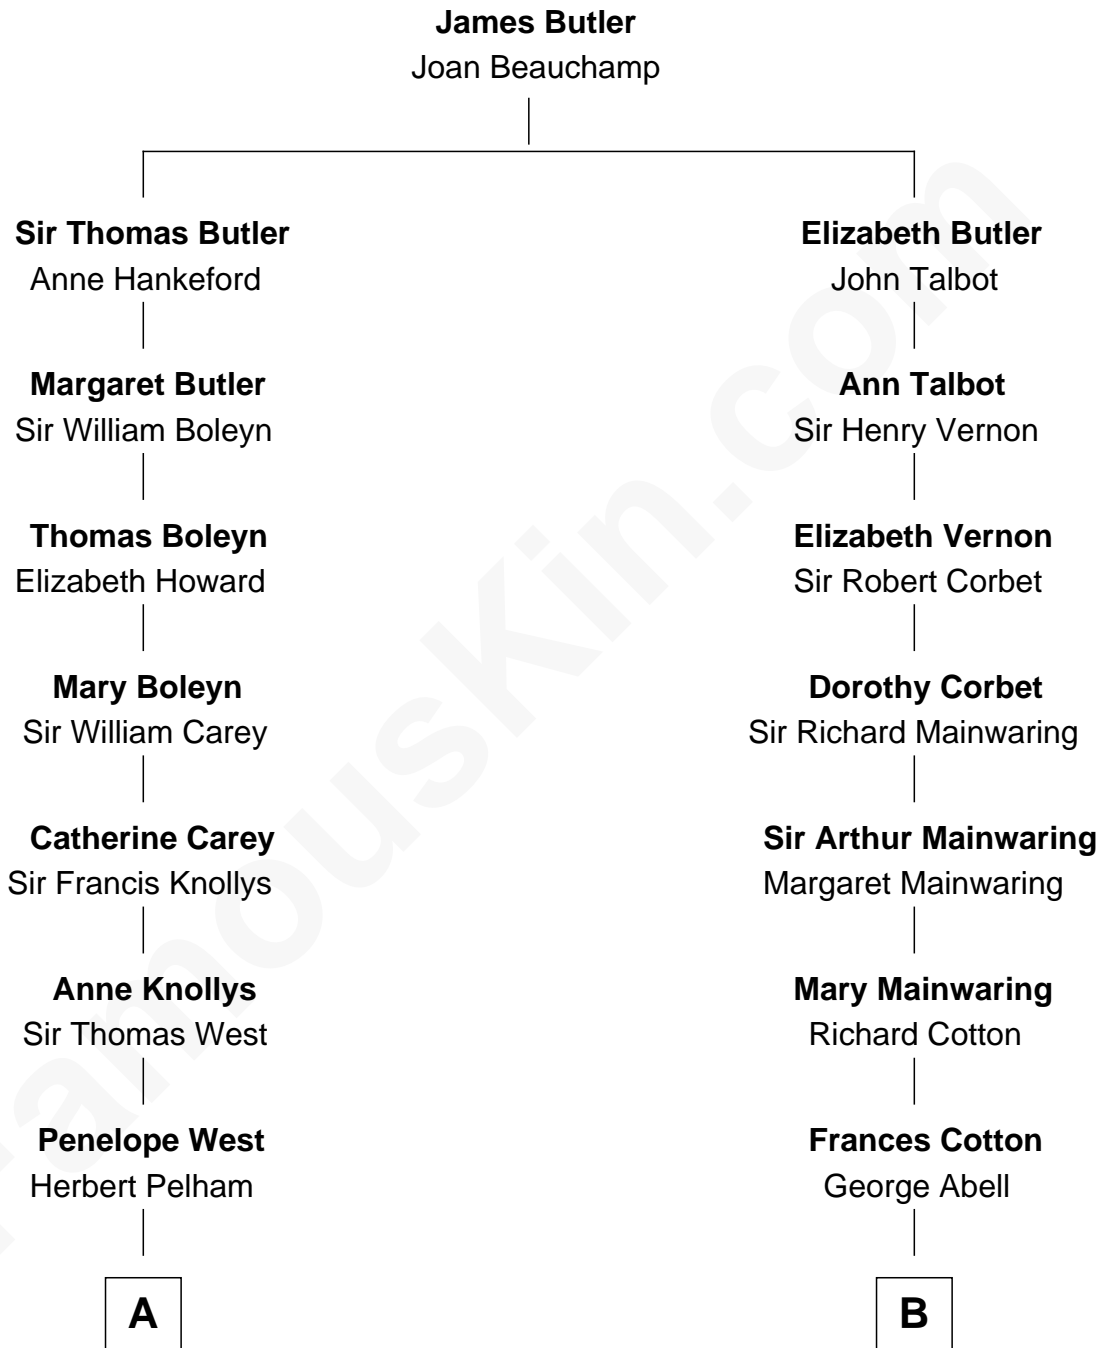

FamousKin.com

Relationship Chart of

John Cena

Movie Actor and WWE Pro Wrestler

17th cousin 2 times removed of

Shadoe Stevens

Radio Disc Jockey

C

Natalie Nichols
Ulysses John Lupien

Carol Frances Lupien
John Joseph Cena

John Cena
Actor and Pro Wrestler

FamousKin.com

John Cena photo by [Edward Joseph Hersom II](#)

Shadoe Stevens photo by [Alan Light](#) [\(CC BY 2.0\)](#)