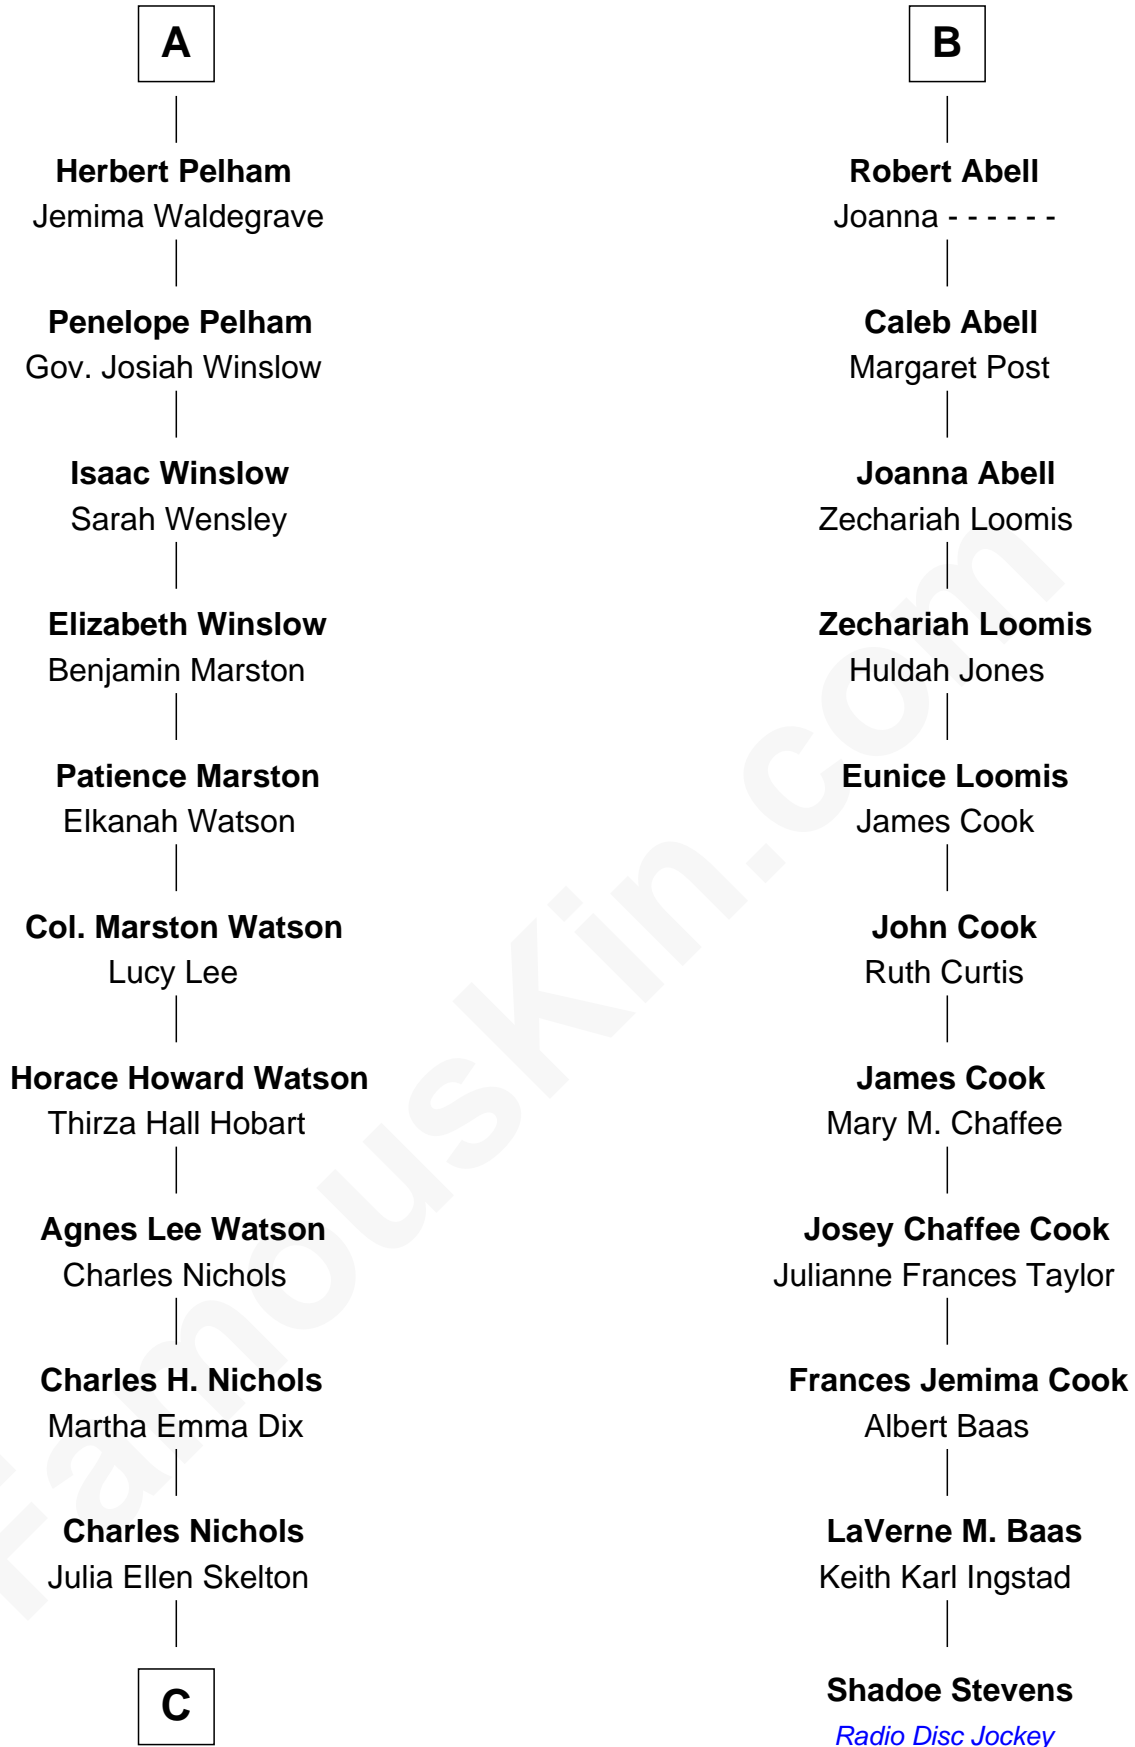

FamousKin.com

Relationship Chart of

John Cena

Movie Actor and WWE Pro Wrestler

17th cousin 2 times removed of

Shadoe Stevens

Radio Disc Jockey

C