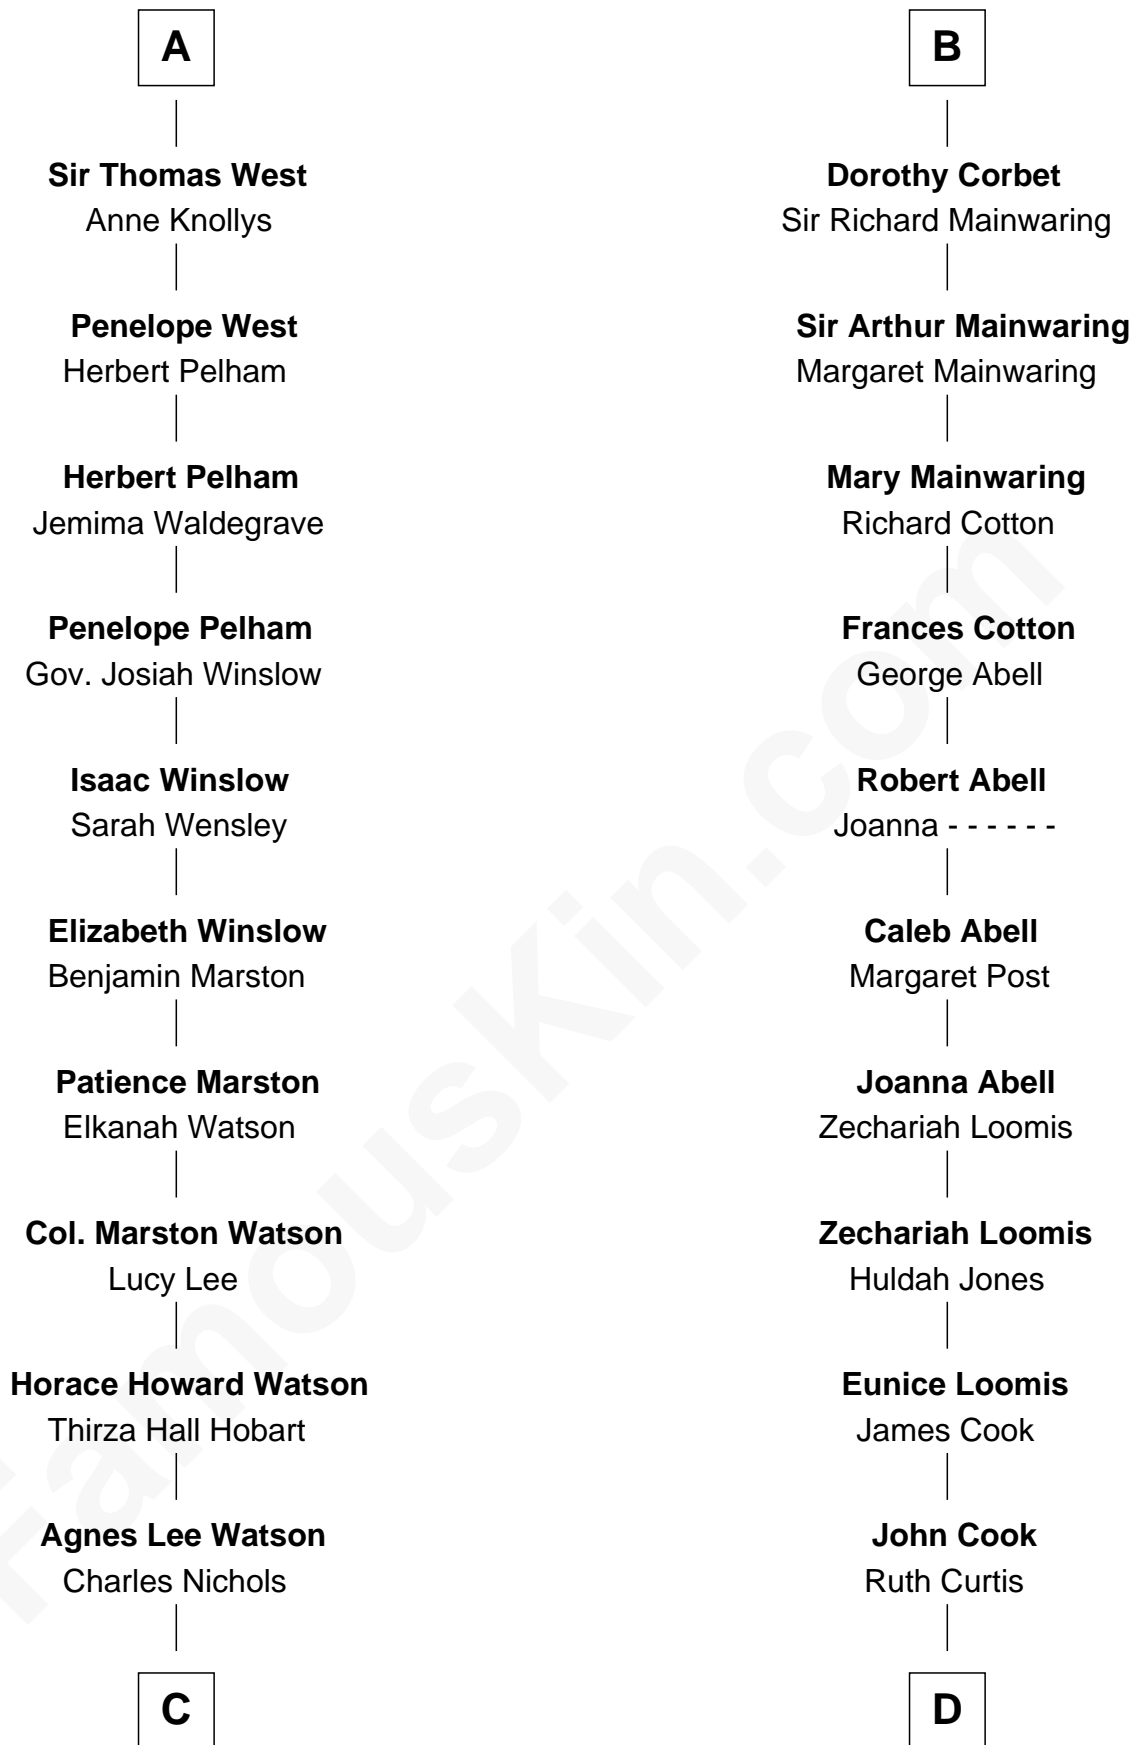

FamousKin.com Relationship Chart of

John Cena

Movie Actor and WWE Pro Wrestler

21st cousin of

Shadoe Stevens

Radio Disc Jockey

John de Mowbray

Joan of Lancaster