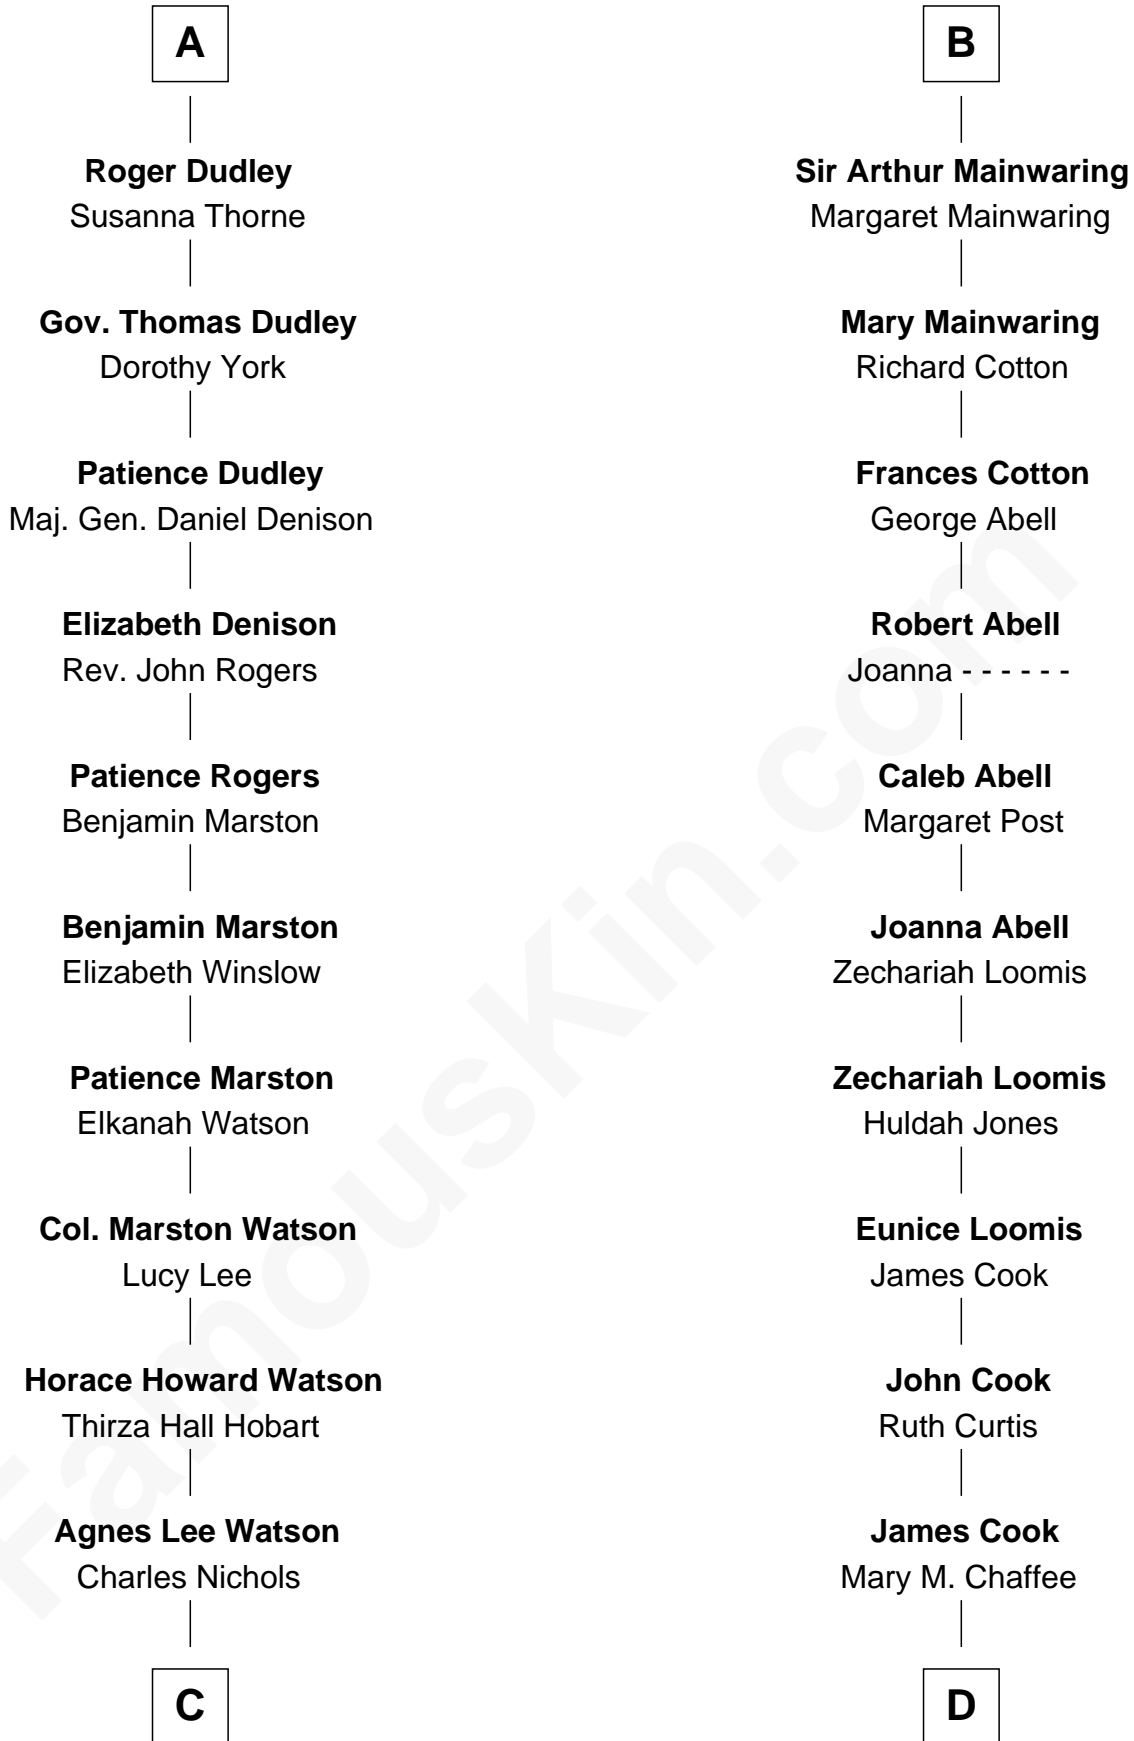

FamousKin.com

Relationship Chart of

John Cena

Movie Actor and WWE Pro Wrestler

20th cousin 1 time removed of

Shadoe Stevens

Radio Disc Jockey

C