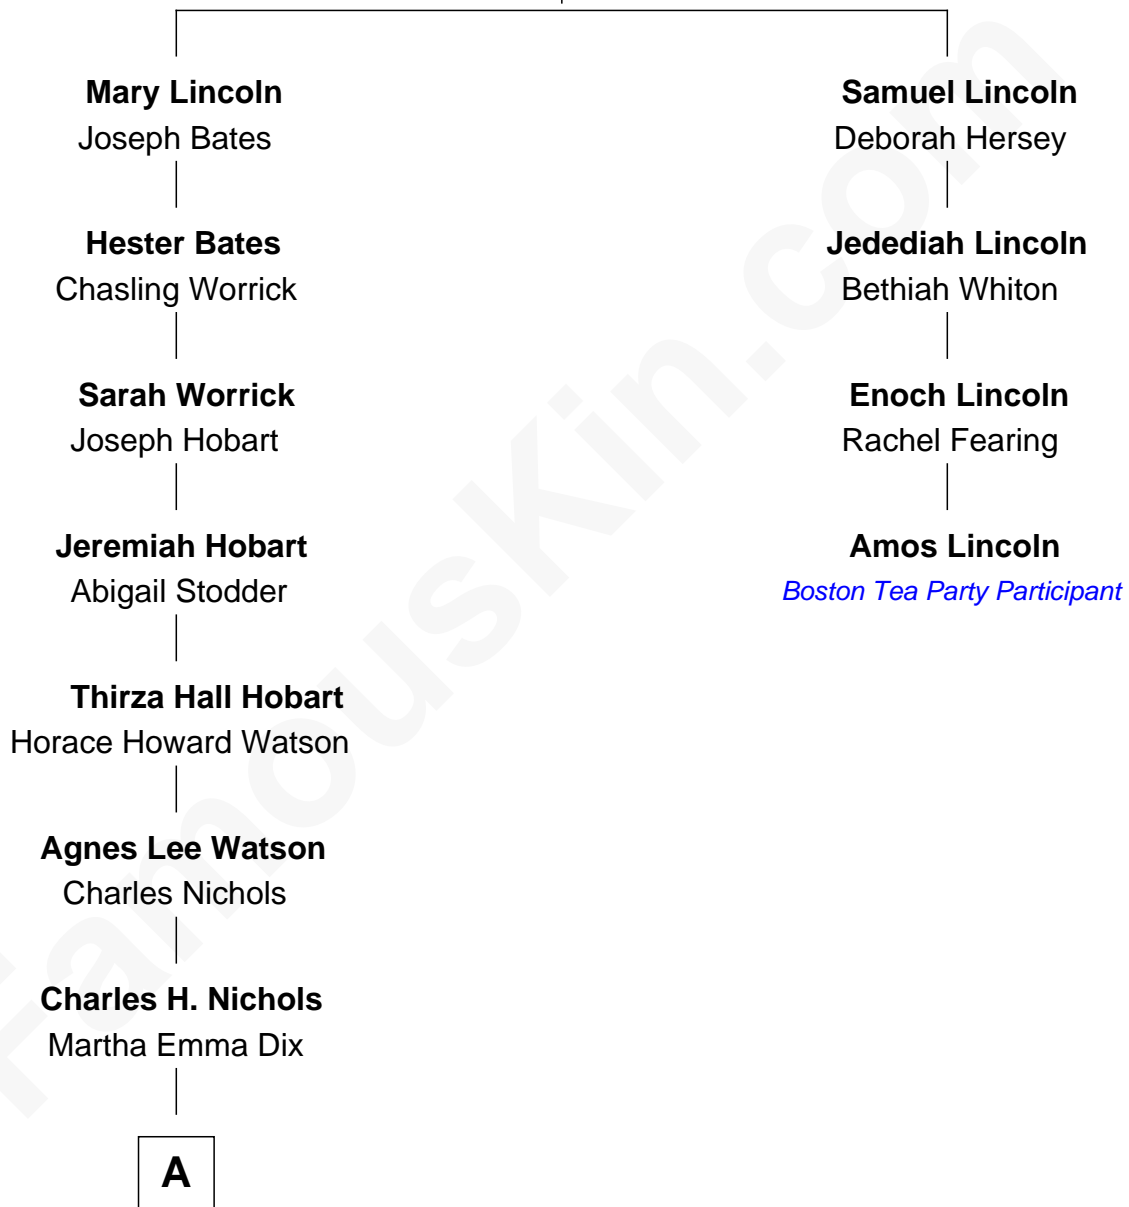

## Relationship Chart of

### John Cena

Movie Actor and WWE Pro Wrestler

3rd cousin 7 times removed of

### Amos Lincoln

Boston Tea Party Participant

**Samuel Lincoln**

Martha Lyford

**A**

—  
**Charles Nichols**  
Julia Ellen Skelton

—  
**Natalie Nichols**  
Ulysses John Lupien

—  
**Carol Frances Lupien**  
John Joseph Cena