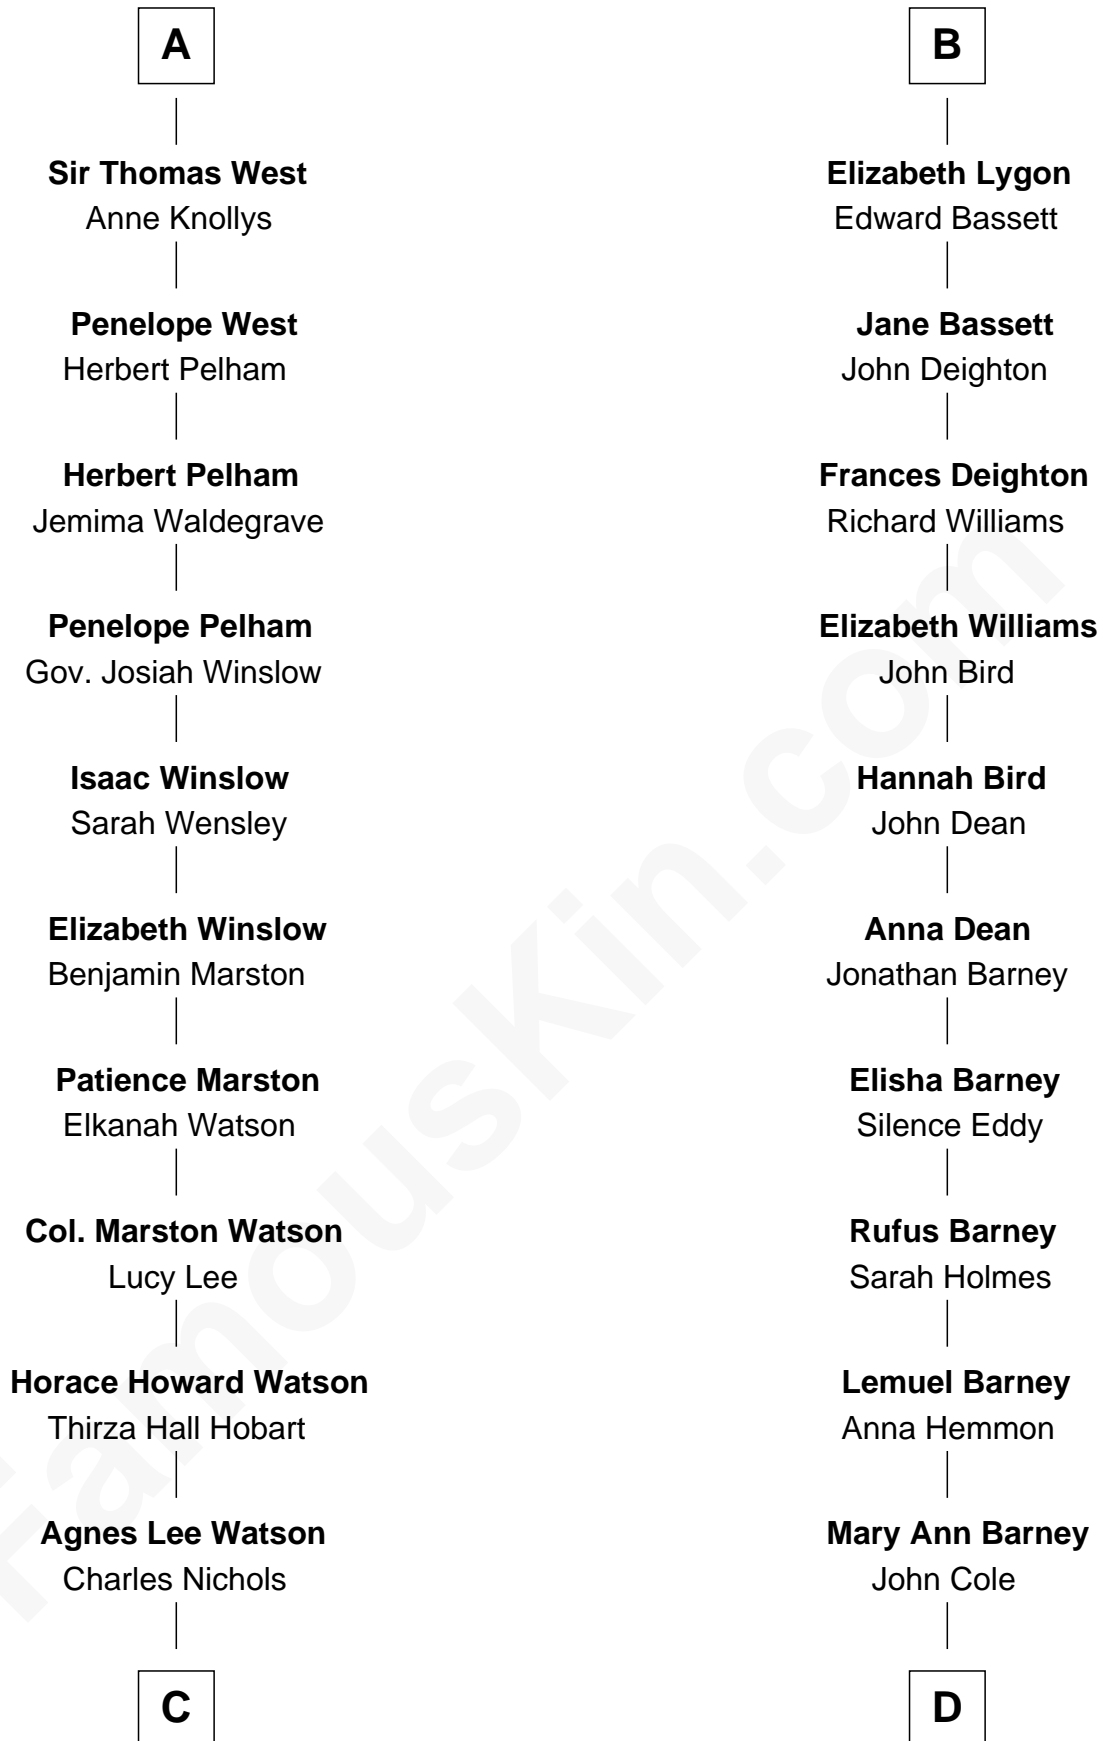

FamousKin.com Relationship Chart of

John Cena

Movie Actor and WWE Pro Wrestler

21st cousin of

Michael Lookinland

TV Actor

John de Mowbray

Joan of Lancaster