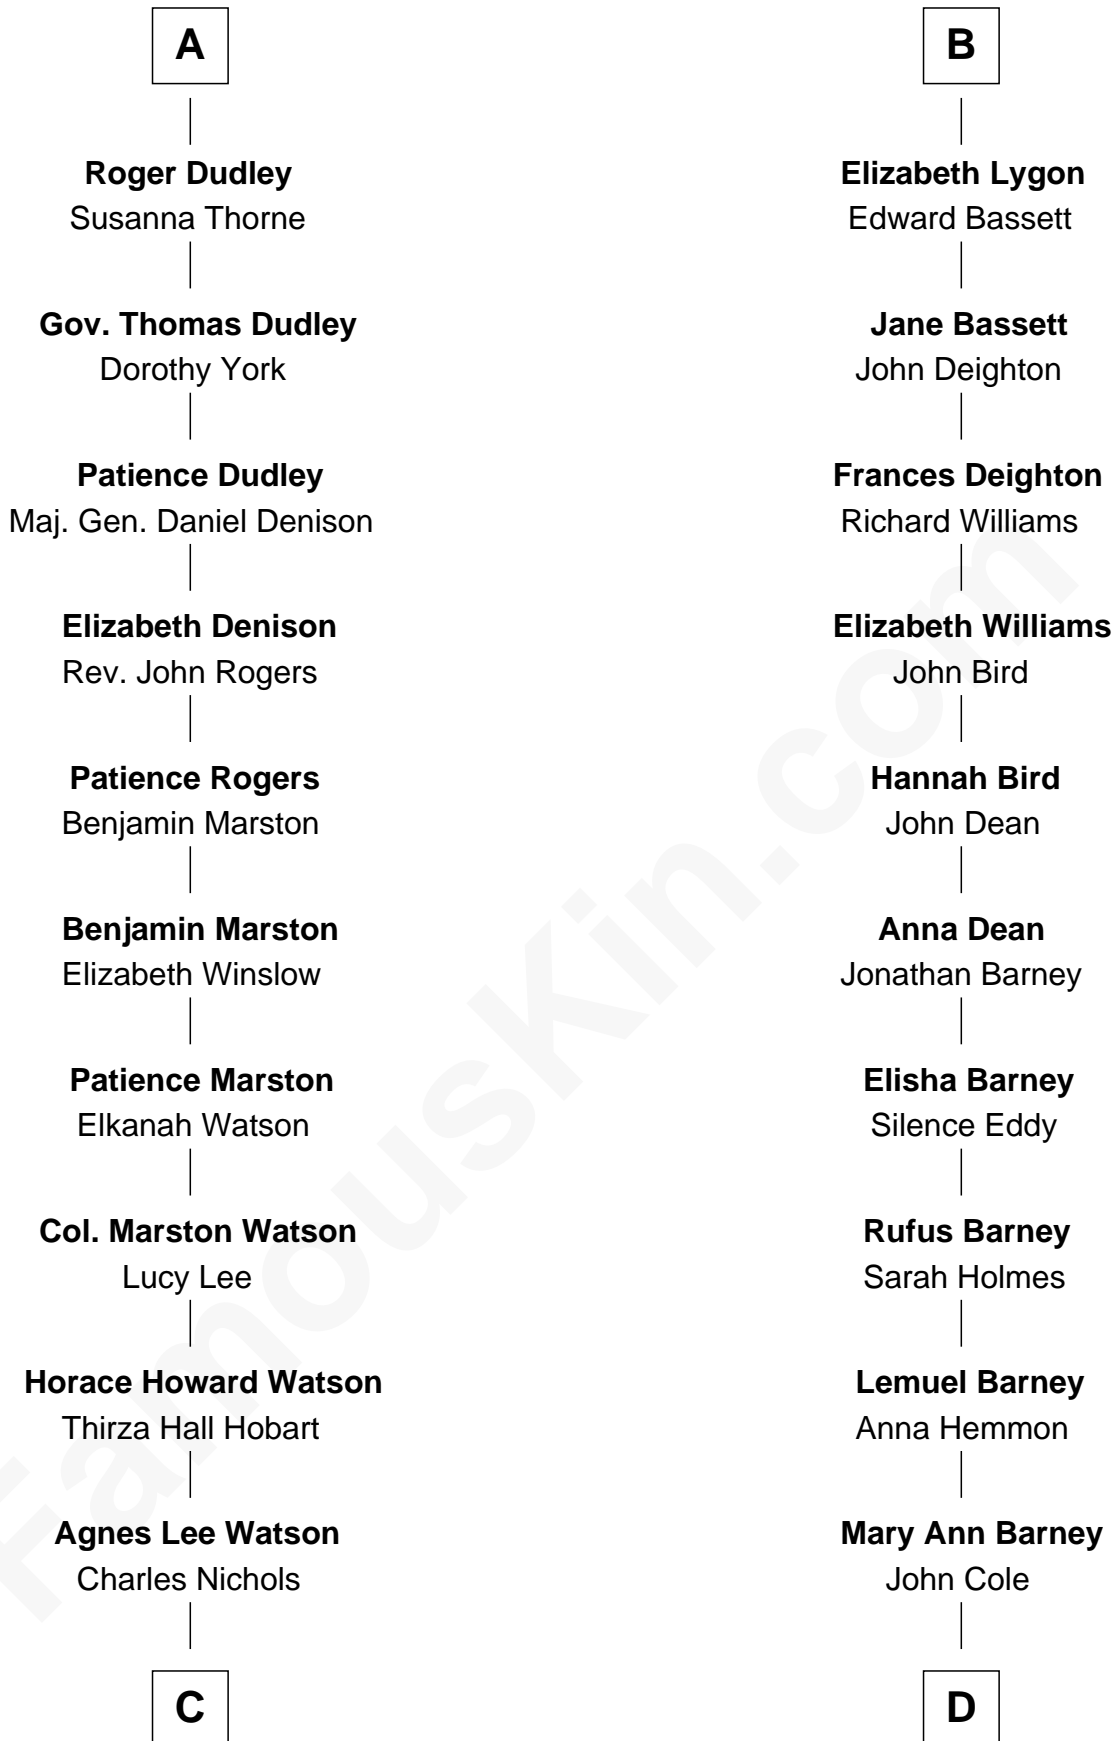

FamousKin.com Relationship Chart of

John Cena

Movie Actor and WWE Pro Wrestler

21st cousin of

Michael Lookinland

TV Actor

C

Charles H. Nichols