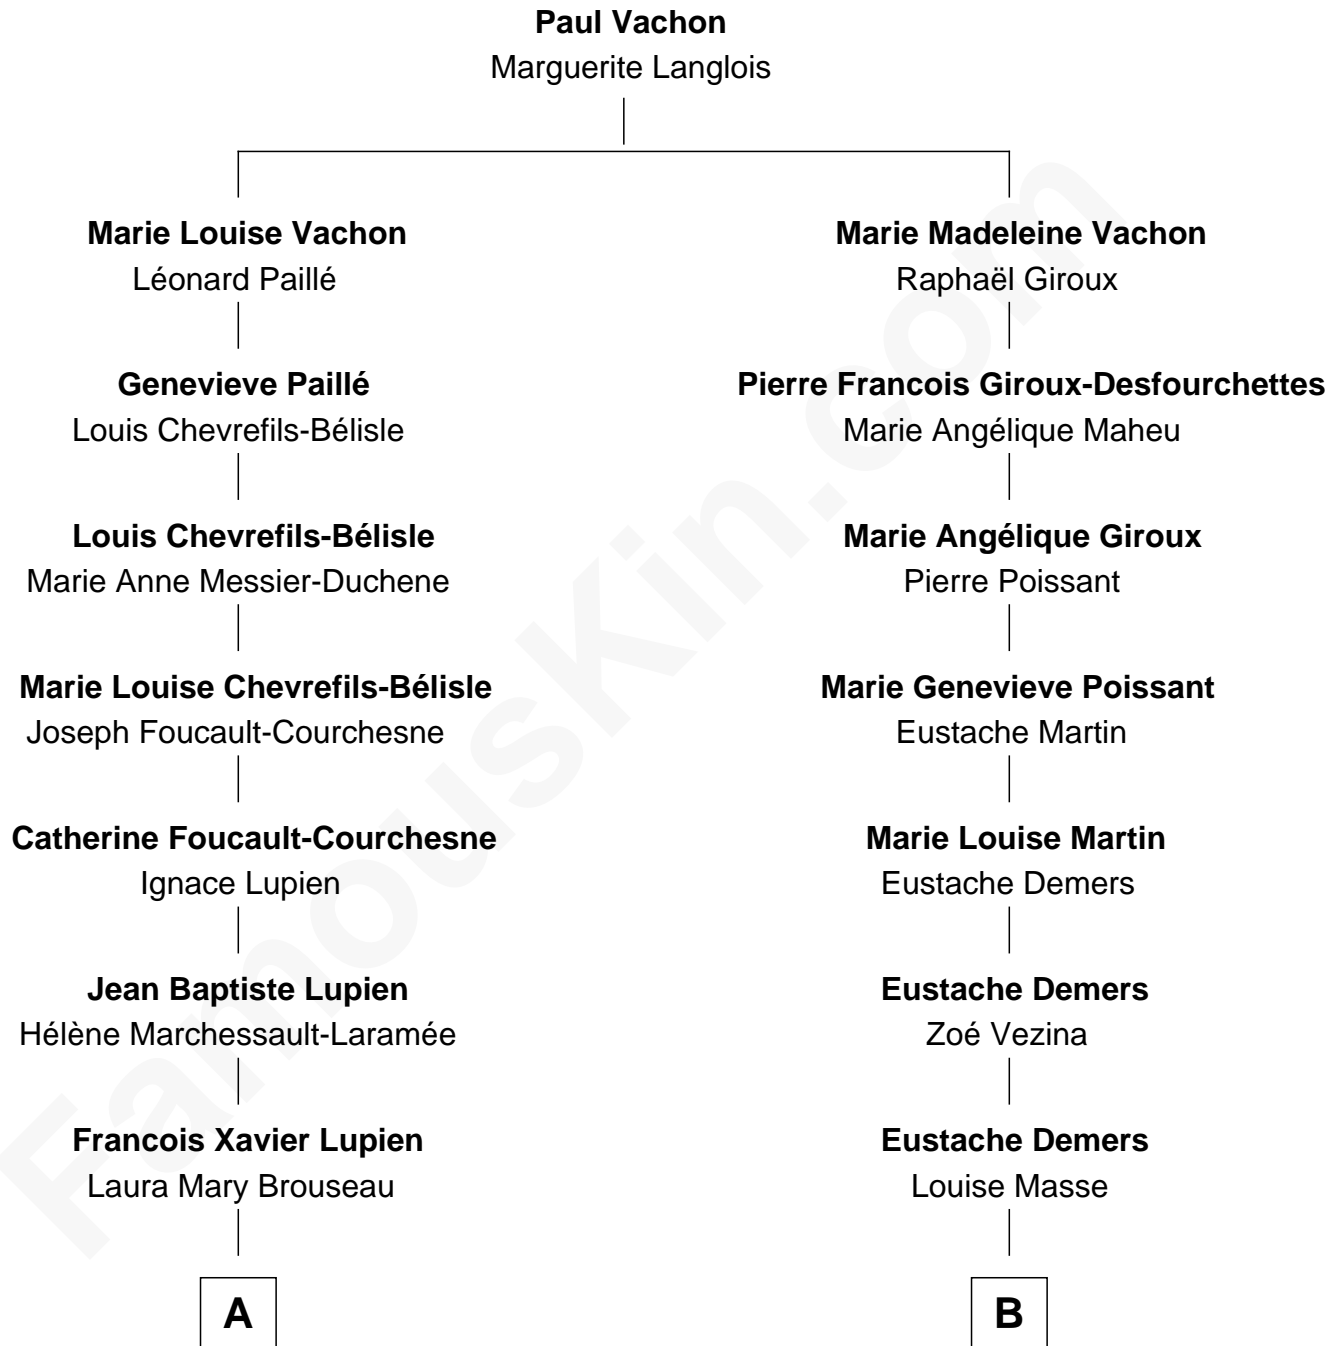

FamousKin.com Relationship Chart of

John Cena

Movie Actor and WWE Pro Wrestler

10th cousin of

Madonna

Singer and Songwriter

A

Ulysses John Lupien
Eugenie Marie Gosselin

Ulysses John Lupien
Natalie Nichols

Carol Frances Lupien
John Joseph Cena

John Cena
Actor and Pro Wrestler

B

Marie Louise Demers
Guillaume Henri Fortin

Elsie Mae Fortin
Willard Fortin

Madonna Louise Fortin
Silvio Anthony Ciccone

Madonna
Singer and Songwriter