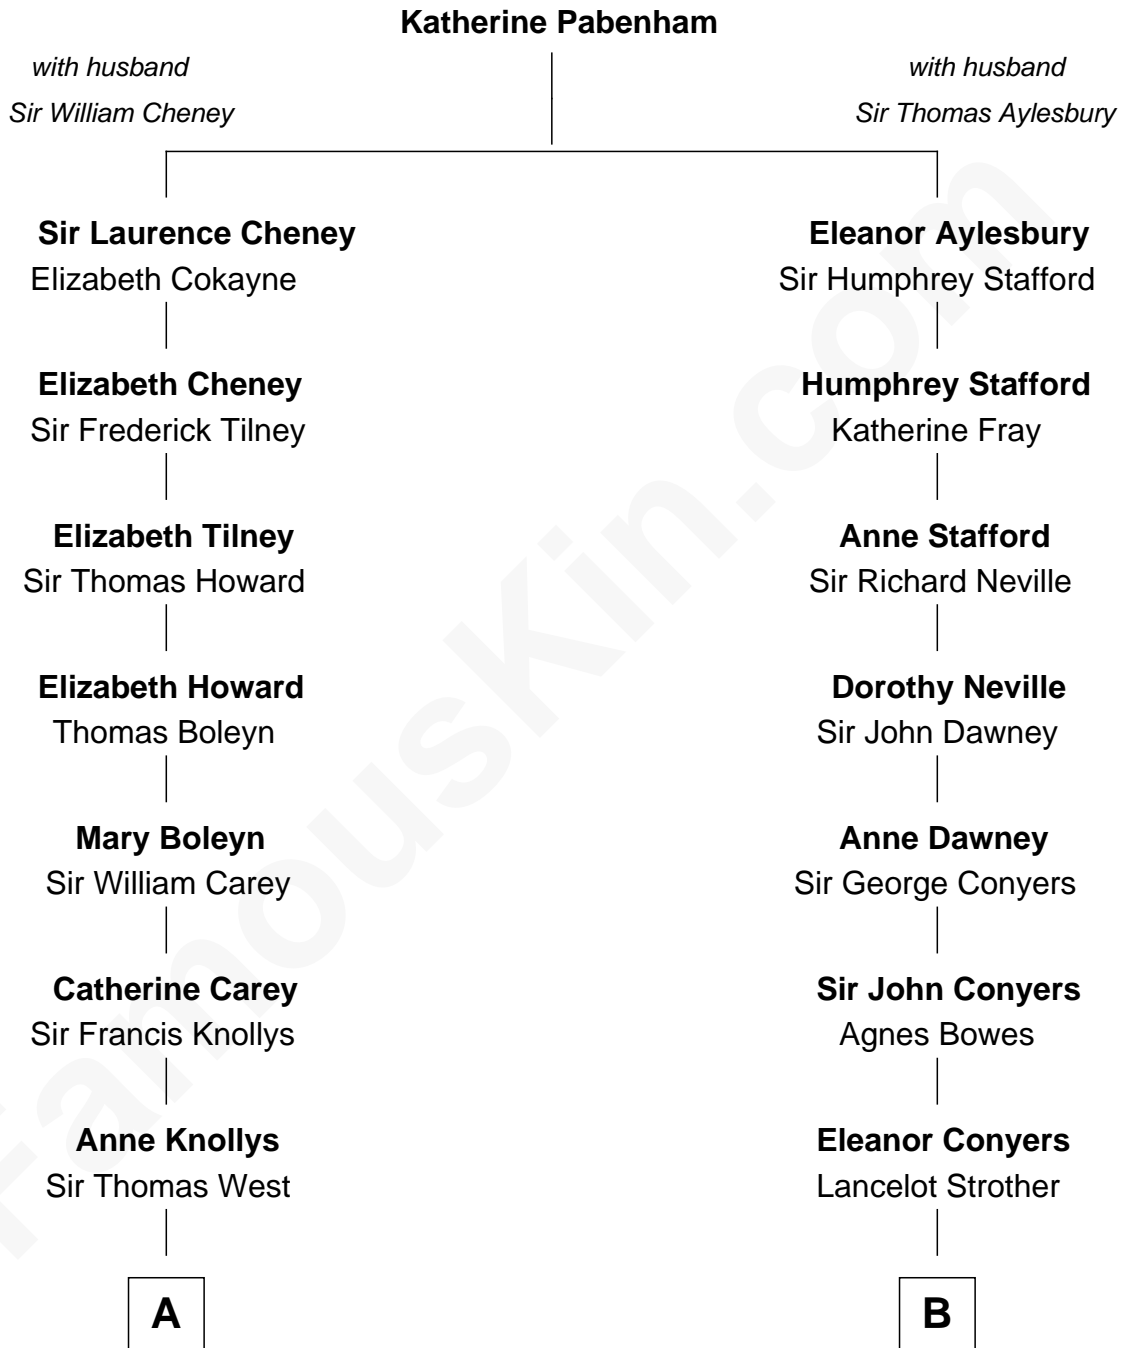

FamousKin.com

Relationship Chart of

John Cena

Movie Actor and WWE Pro Wrestler

18th cousin 2 times removed of

Parker Stevenson
TV and Movie Actor

C

Charles Nichols
Julia Ellen Skelton