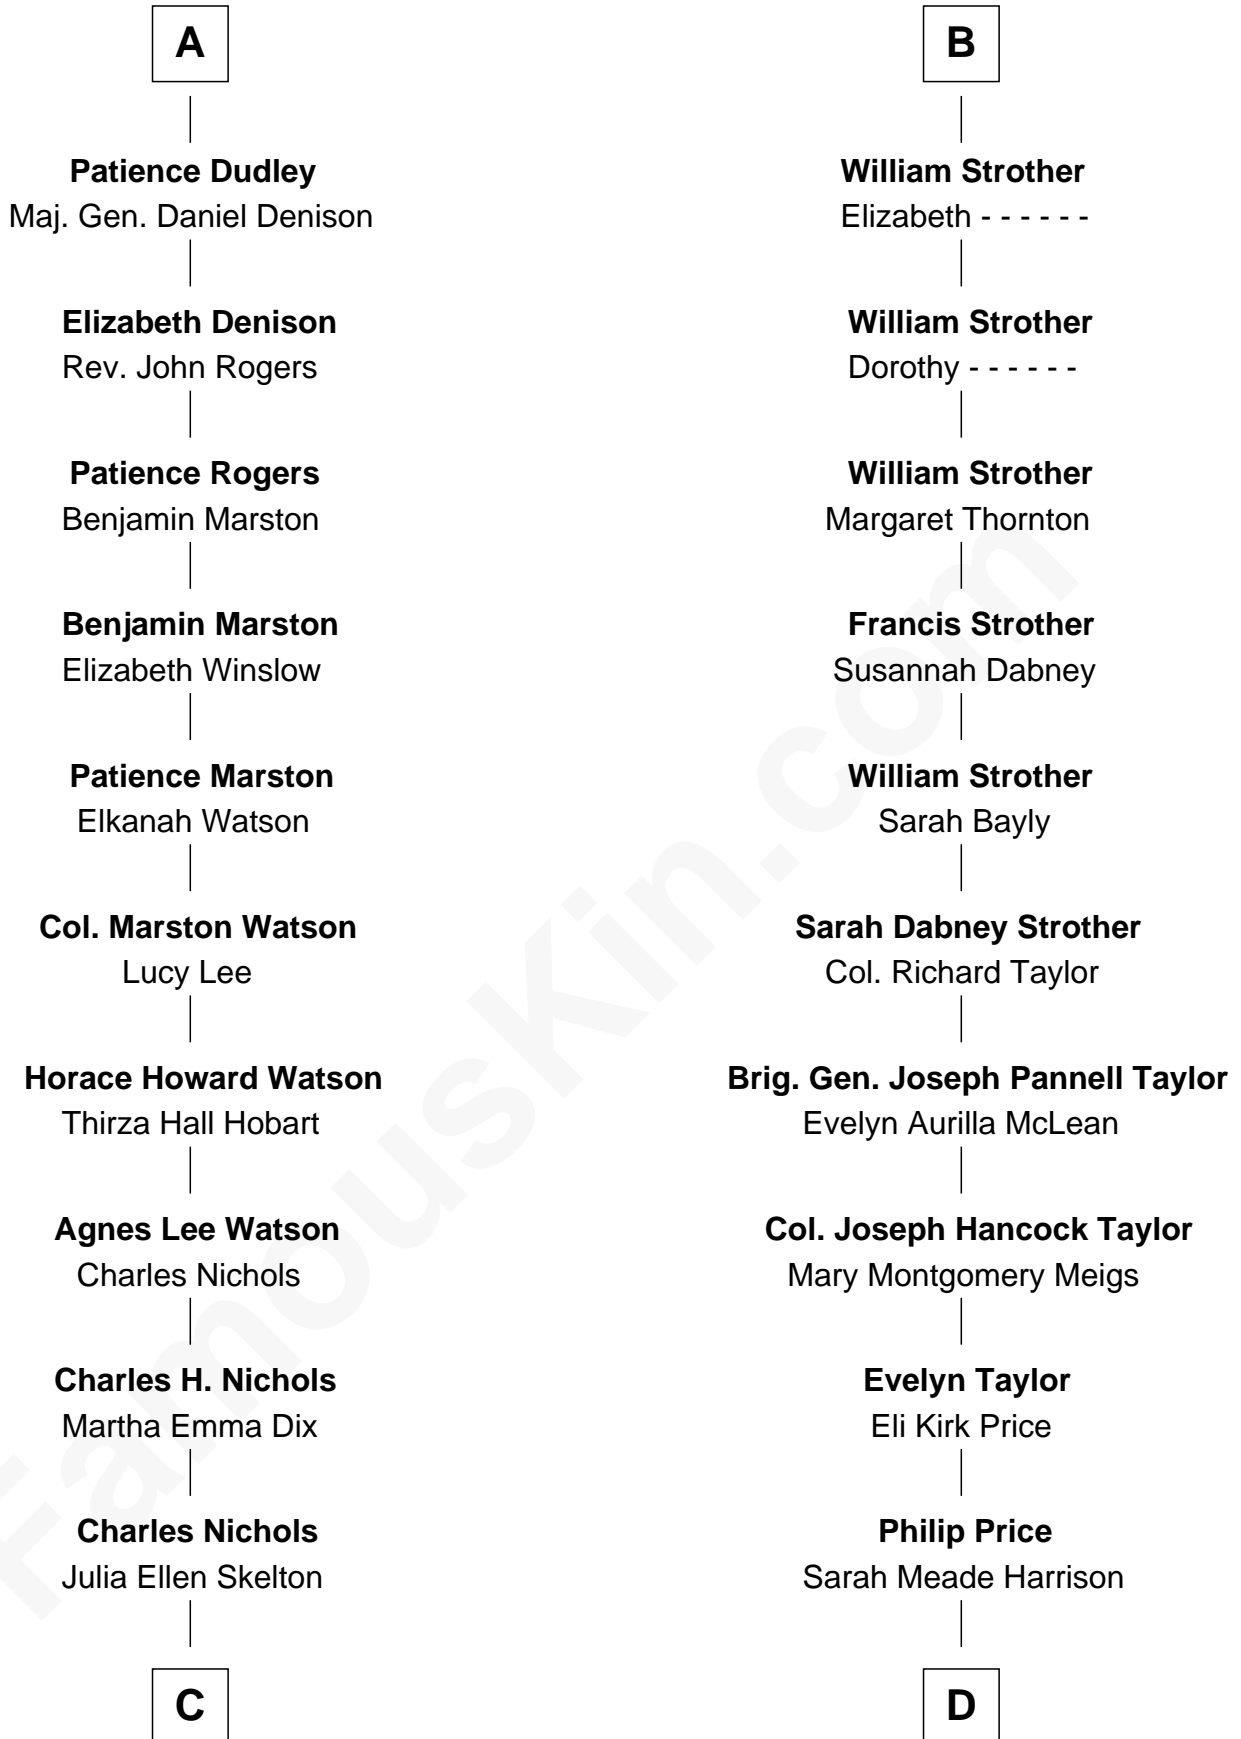

## Relationship Chart of

### John Cena

*Movie Actor and WWE Pro Wrestler*

18th cousin 1 time removed of

**Parker Stevenson**

*TV and Movie Actor*

**C**

**Natalie Nichols**  
Ulysses John Lupien

**Carol Frances Lupien**  
John Joseph Cena