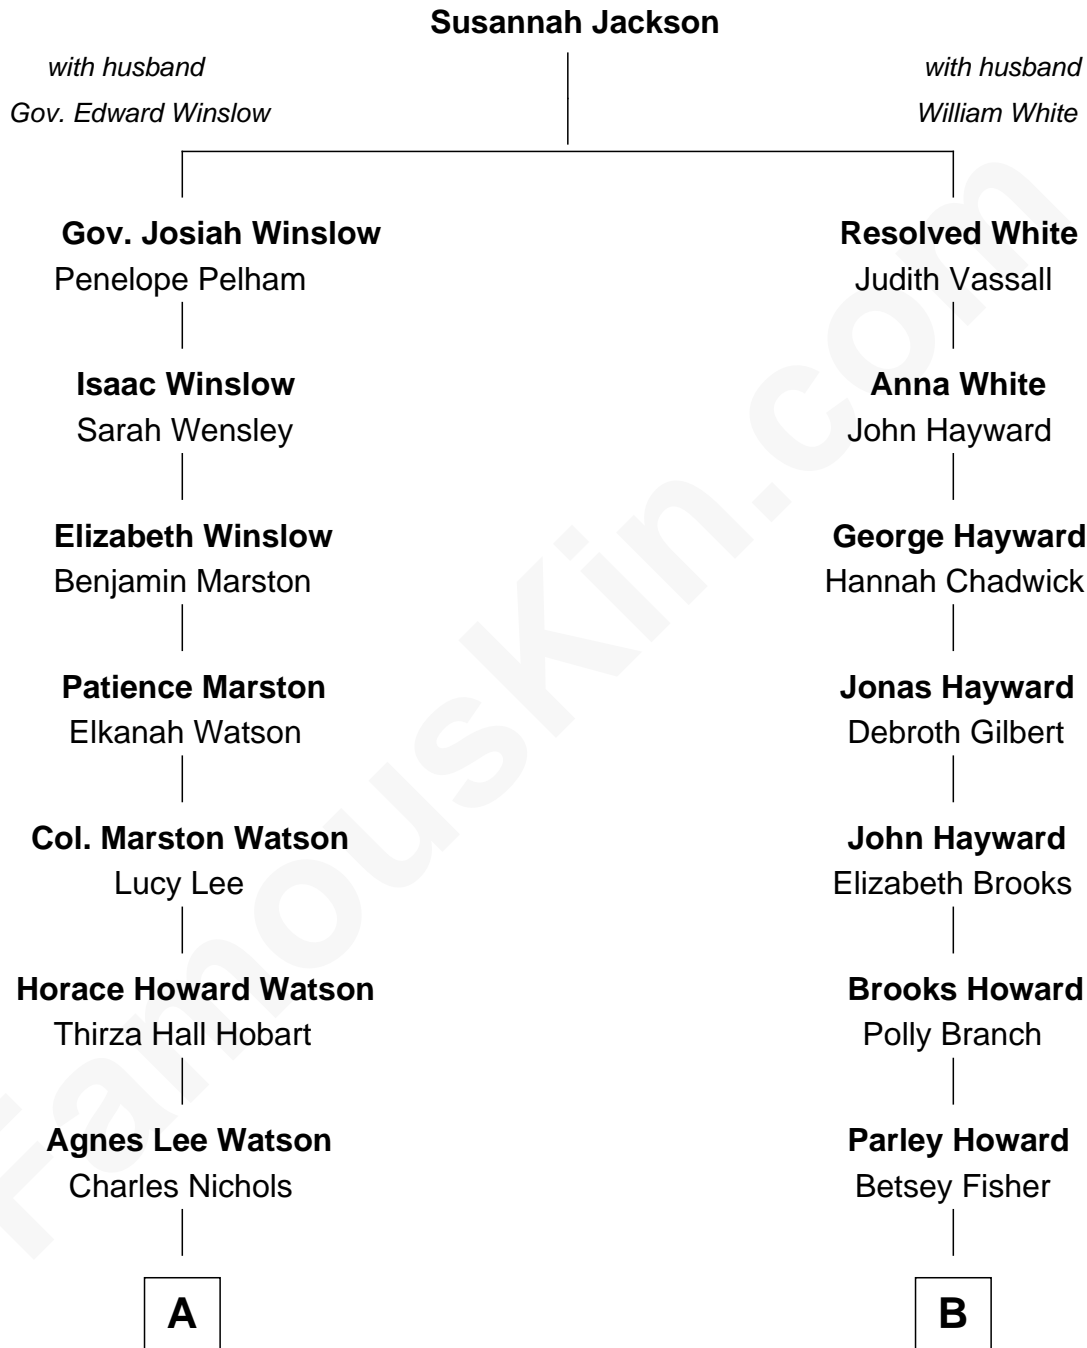

## Relationship Chart of

### John Cena

Movie Actor and WWE Pro Wrestler

11th cousin 2 times removed of

**Taylor Lautner**  
TV and Movie Actor

**A**

**Charles H. Nichols**

Martha Emma Dix

**Charles Nichols**