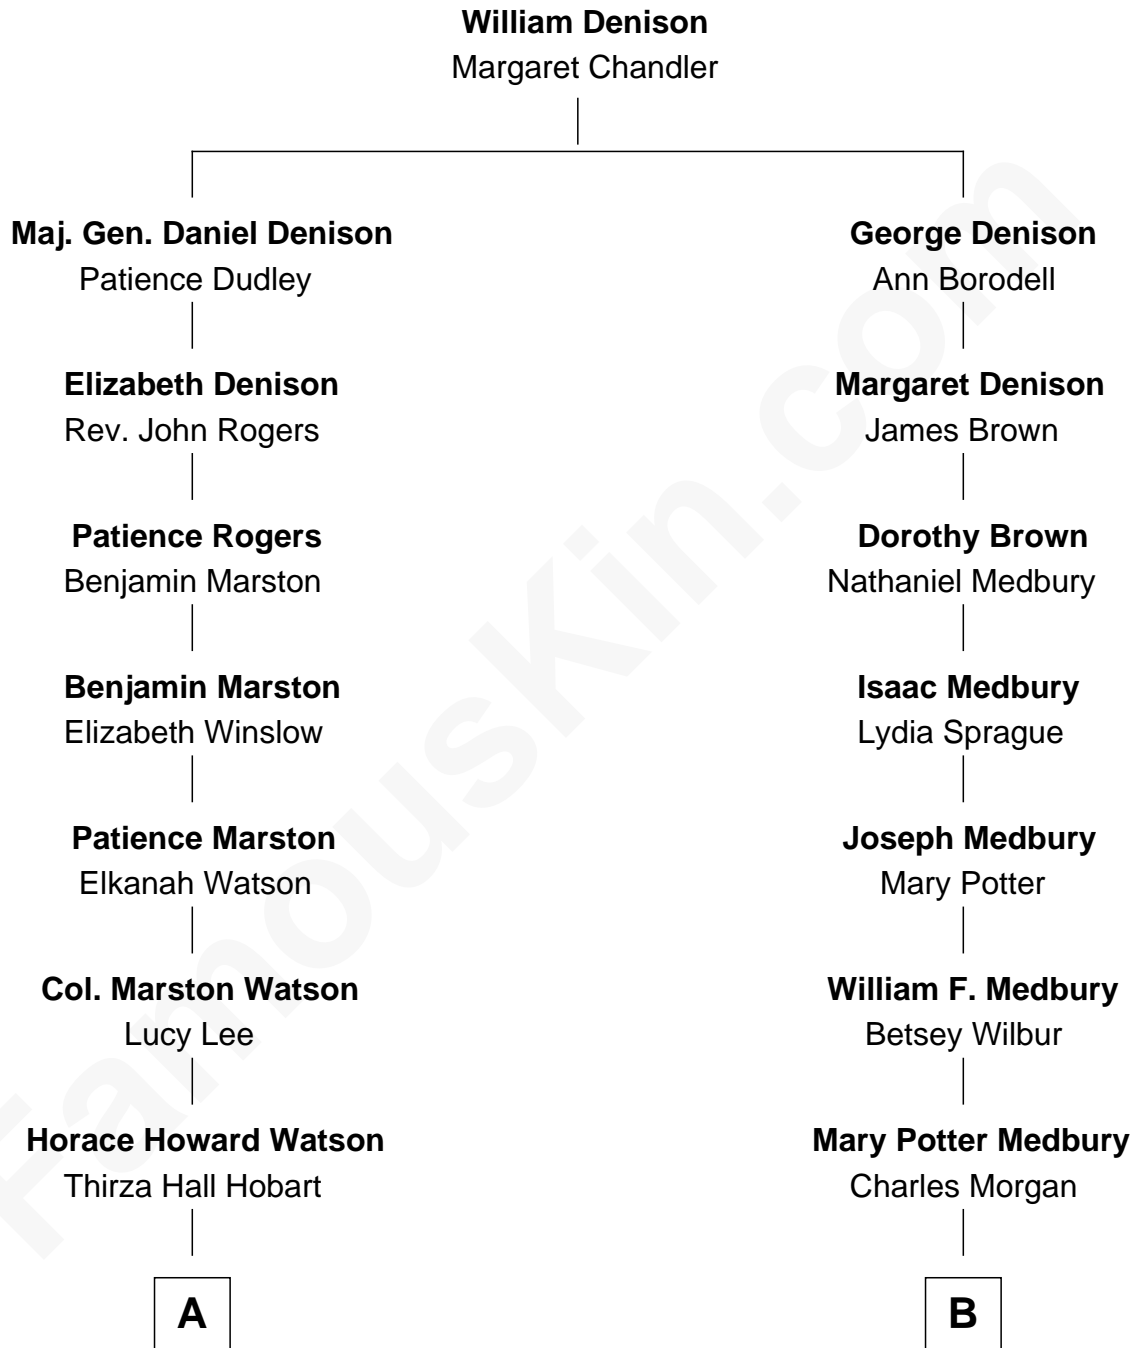

FamousKin.com

Relationship Chart of

John Cena

Movie Actor and WWE Pro Wrestler

9th cousin 3 times removed of

Ann Morgan Guilbert

TV and Movie Actress

A

Agnes Lee Watson

Charles Nichols

Charles H. Nichols

Martha Emma Dix

Charles Nichols

Julia Ellen Skelton

Natalie Nichols

Ulysses John Lupien