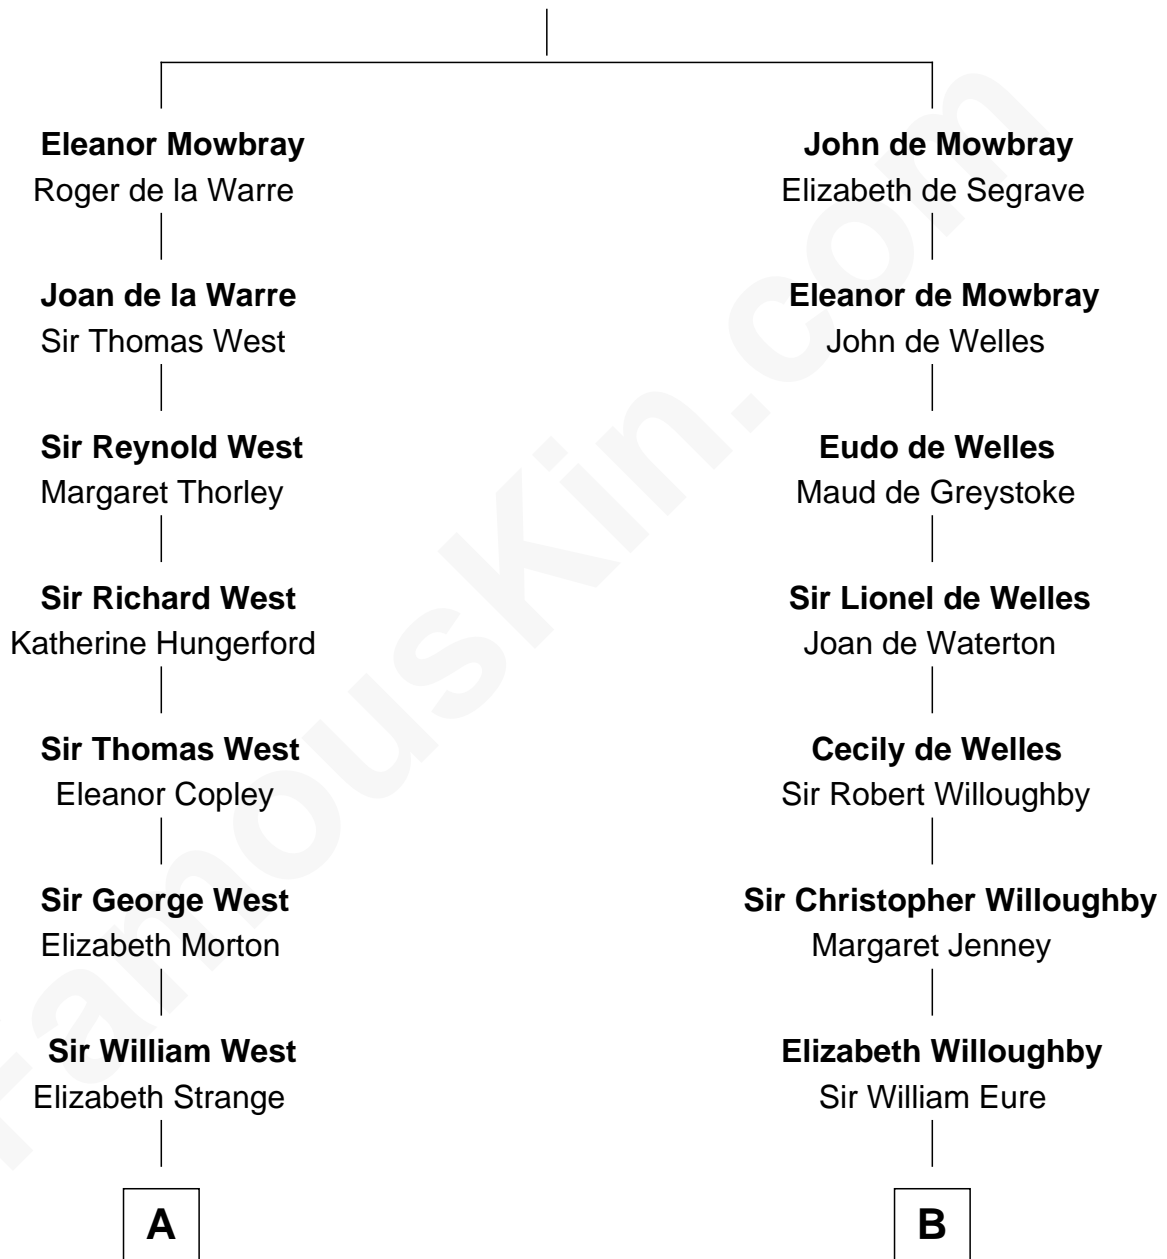

FamousKin.com Relationship Chart of

John Cena

Movie Actor and WWE Pro Wrestler

21st cousin of

Zach Snyder

Filmmaker

John de Mowbray

Joan of Lancaster