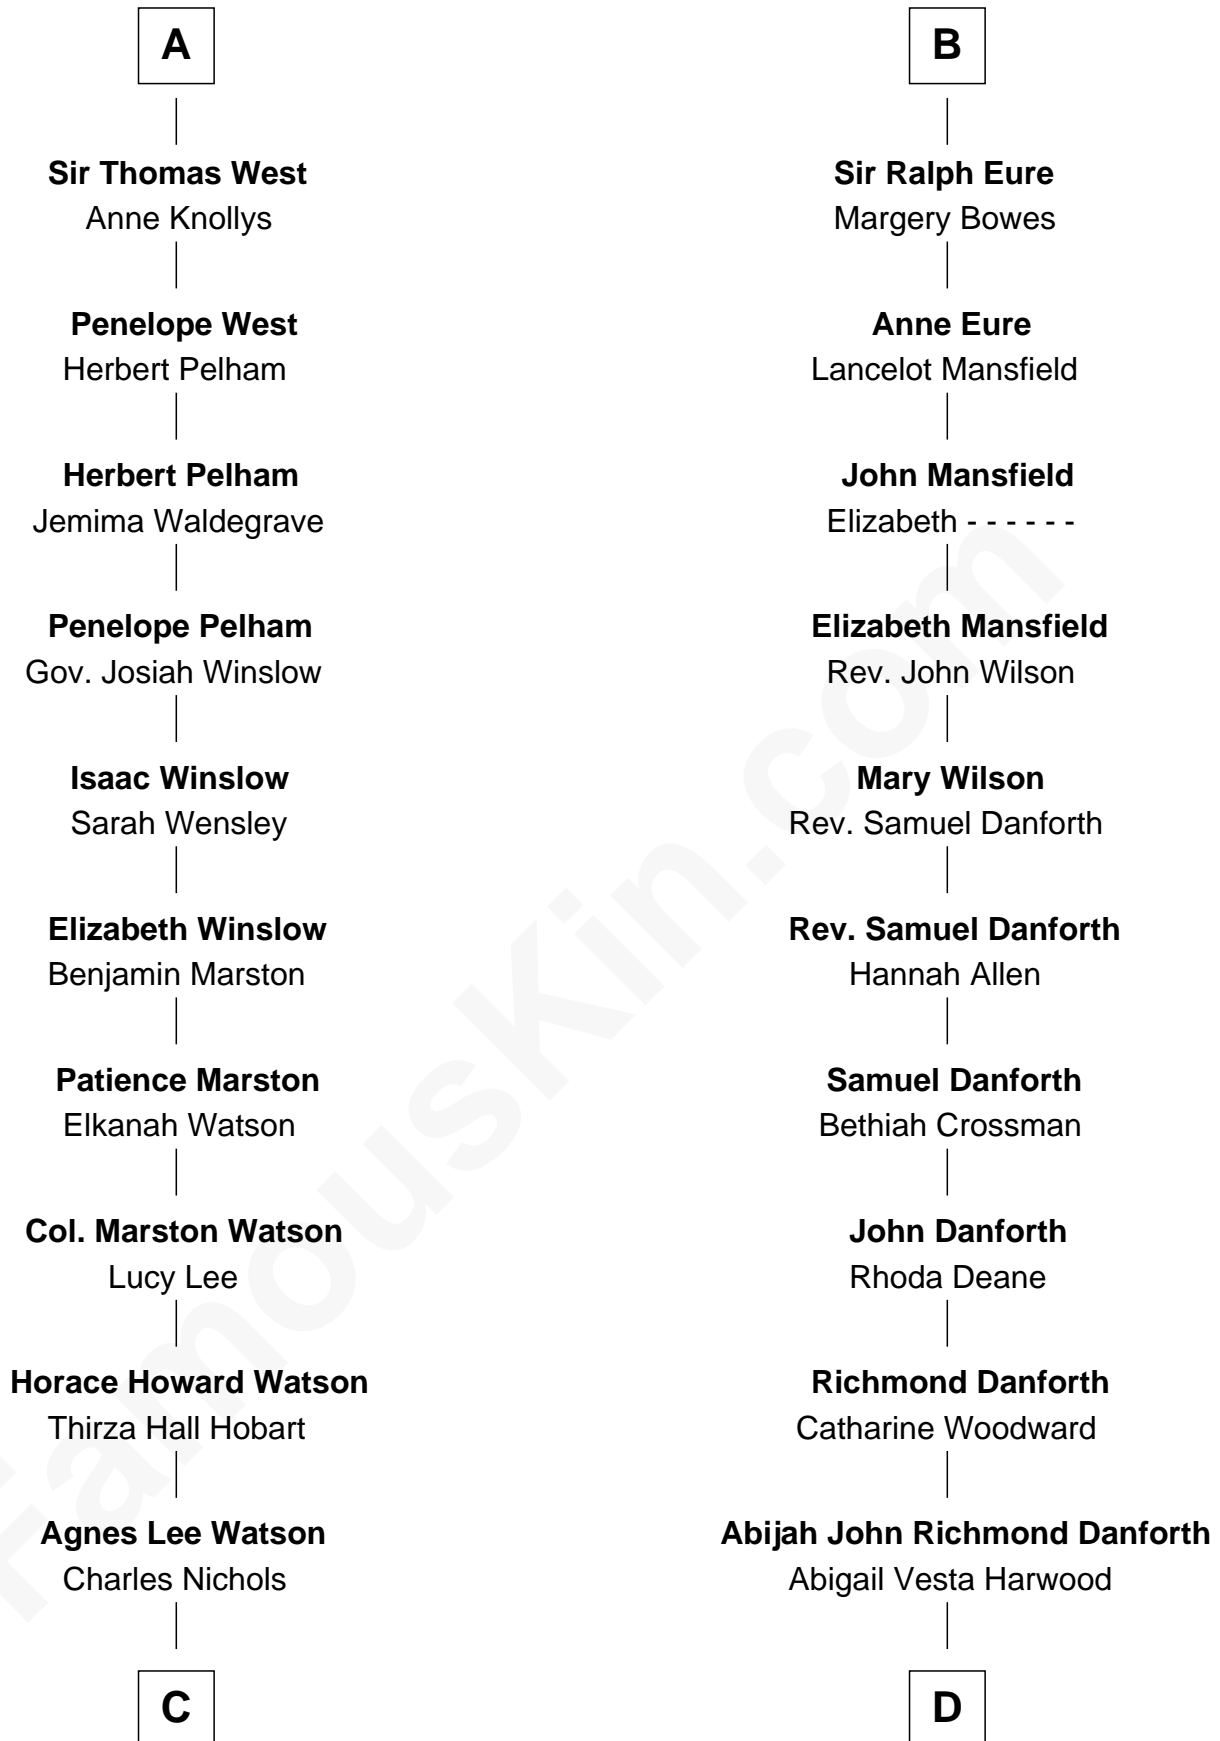

FamousKin.com Relationship Chart of

John Cena

Movie Actor and WWE Pro Wrestler

21st cousin of

Zach Snyder

Filmmaker

John de Mowbray

Joan of Lancaster