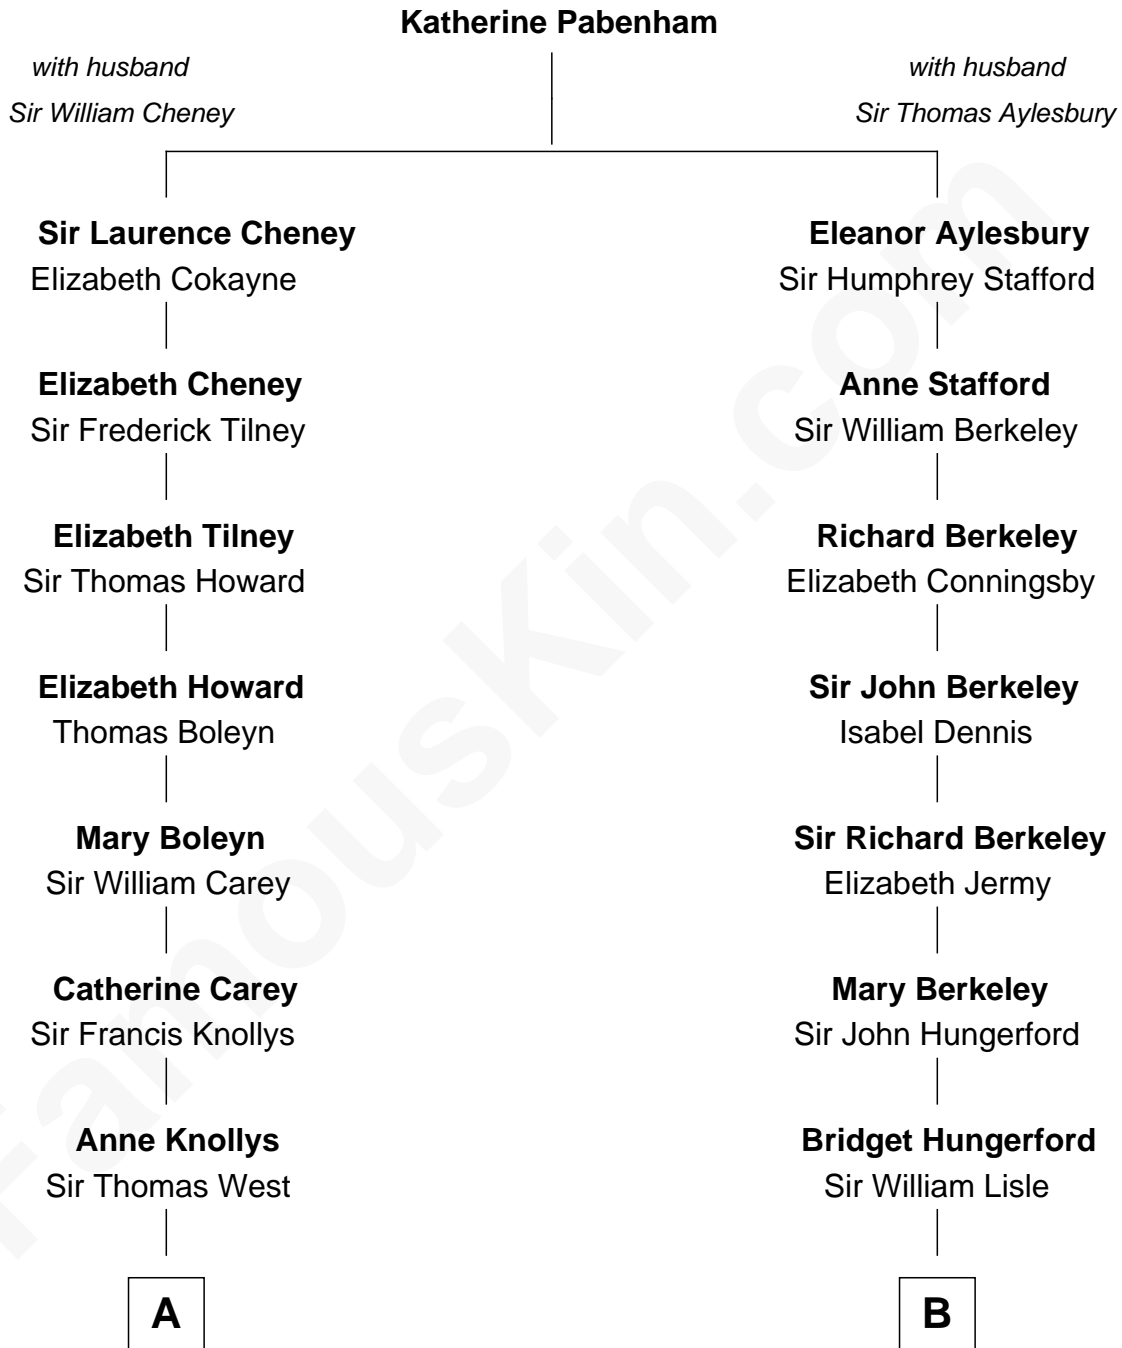

FamousKin.com

Relationship Chart of

John Cena

Movie Actor and WWE Pro Wrestler

16th cousin 4 times removed of

Robert Frost

Poet and Playwright

C

—
Charles Nichols
Julia Ellen Skelton

—
Natalie Nichols
Ulysses John Lupien

—
Carol Frances Lupien
John Joseph Cena

—
John Cena
Actor and Pro Wrestler

FamousKin.com