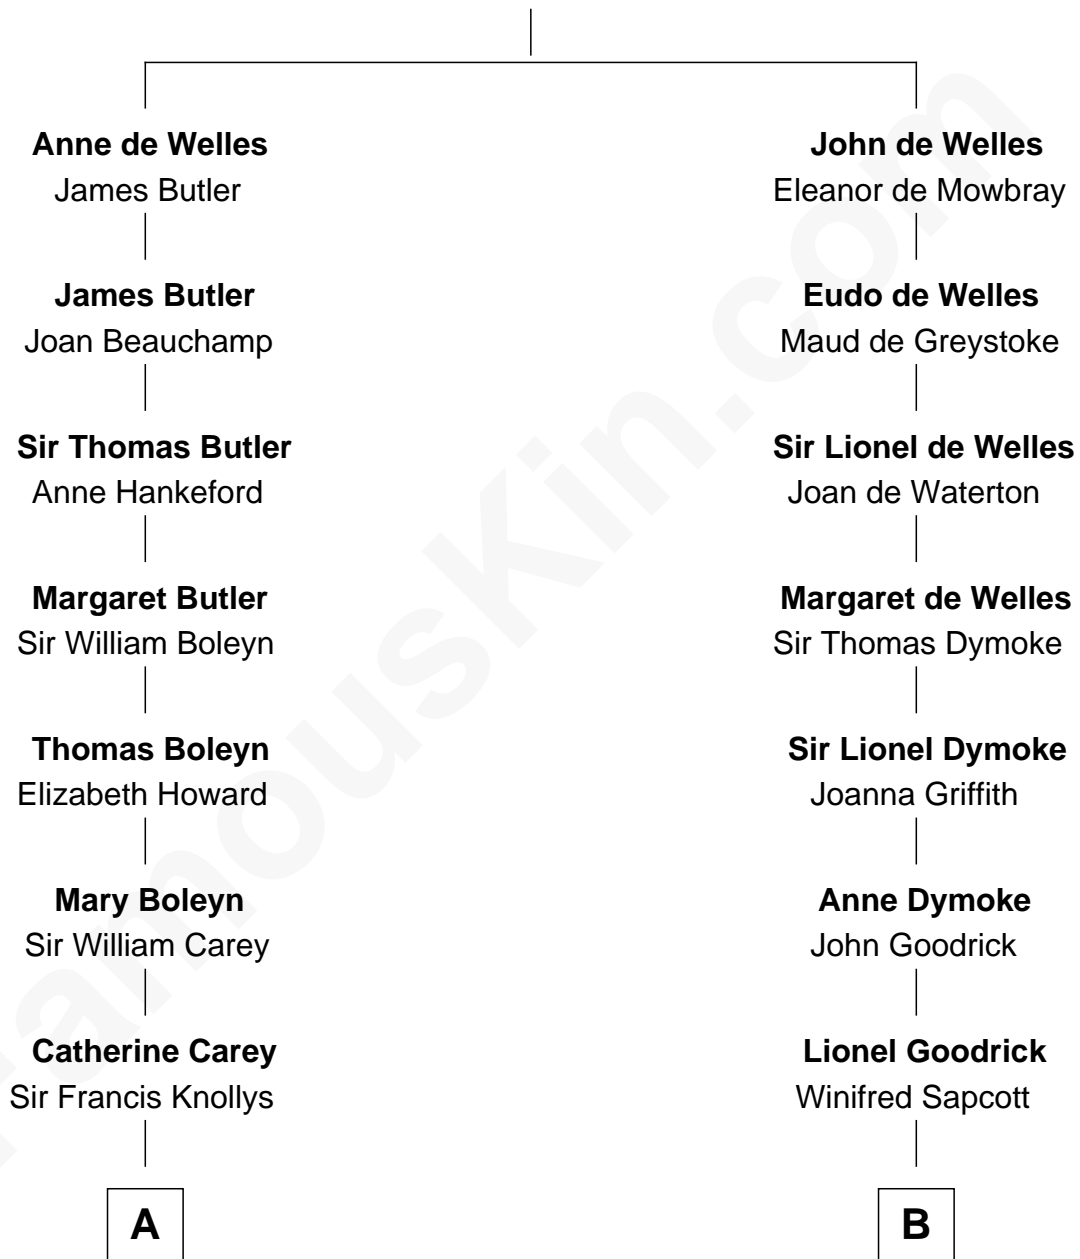

FamousKin.com

Relationship Chart of

John Cena

Movie Actor and WWE Pro Wrestler

17th cousin 4 times removed of

Robert Frost

Poet and Playwright

John de Welles

Maud de Roos

C

—
Charles H. Nichols

Martha Emma Dix

—
Charles Nichols

Julia Ellen Skelton

—
Natalie Nichols

Ulysses John Lupien