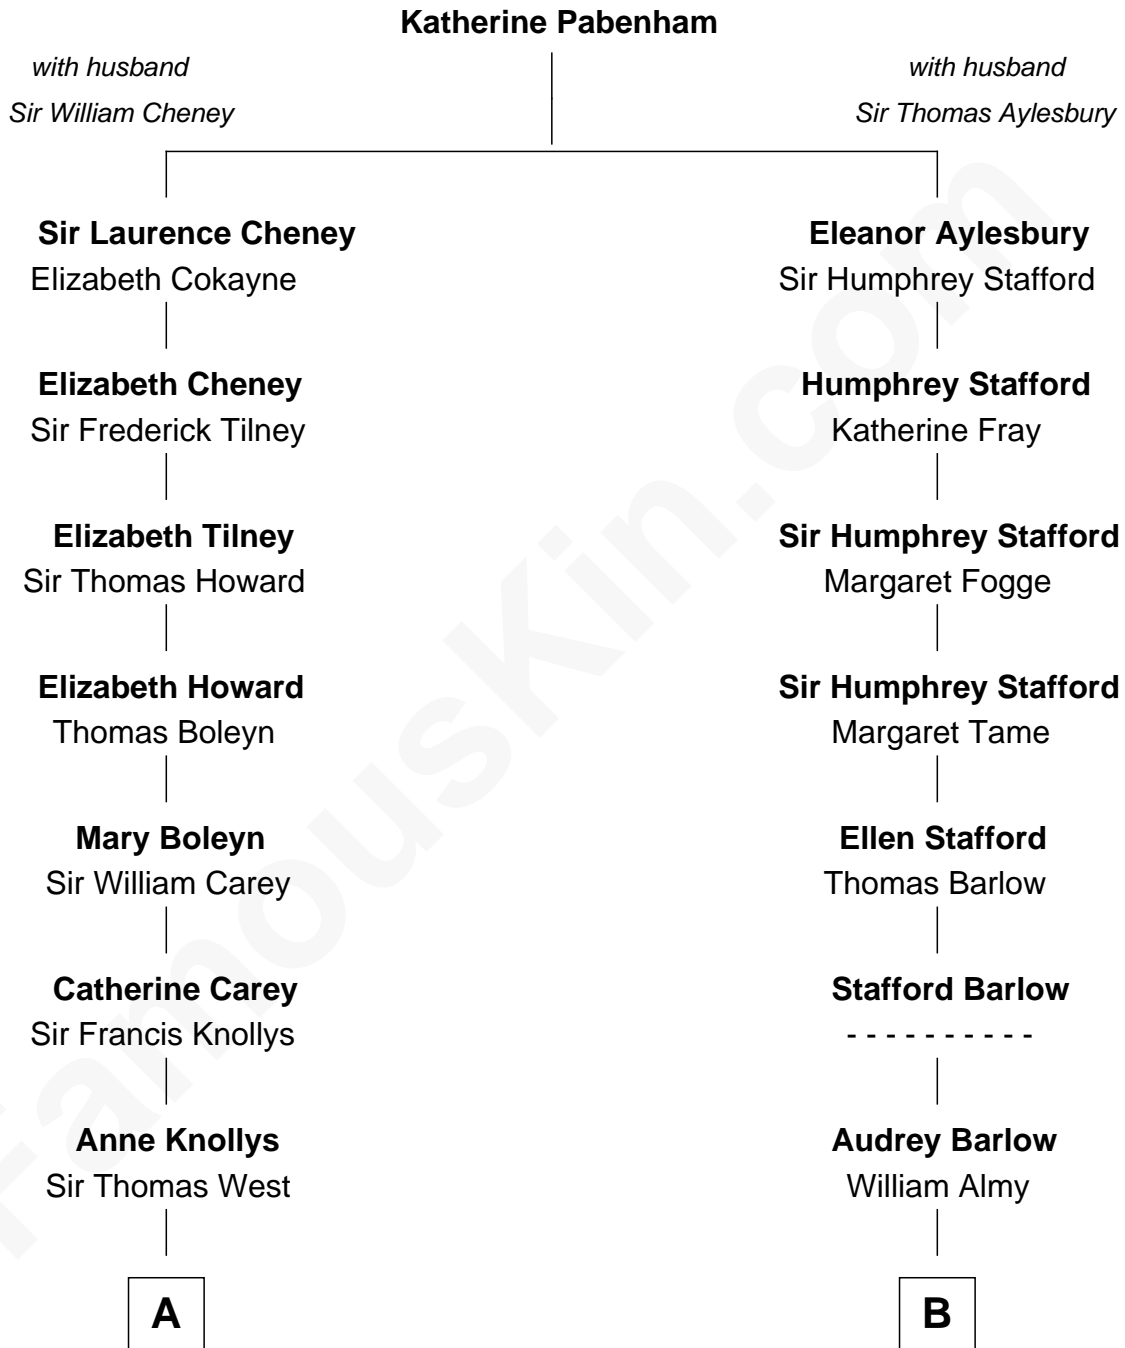

FamousKin.com

Relationship Chart of

John Cena

Movie Actor and WWE Pro Wrestler

15th cousin 5 times removed of

Benton MacKaye

Co-Founder, Appalachian Trail

C

—
Charles Nichols
Julia Ellen Skelton

—
Natalie Nichols
Ulysses John Lupien

—
Carol Frances Lupien
John Joseph Cena

—
John Cena
Actor and Pro Wrestler

FamousKin.com