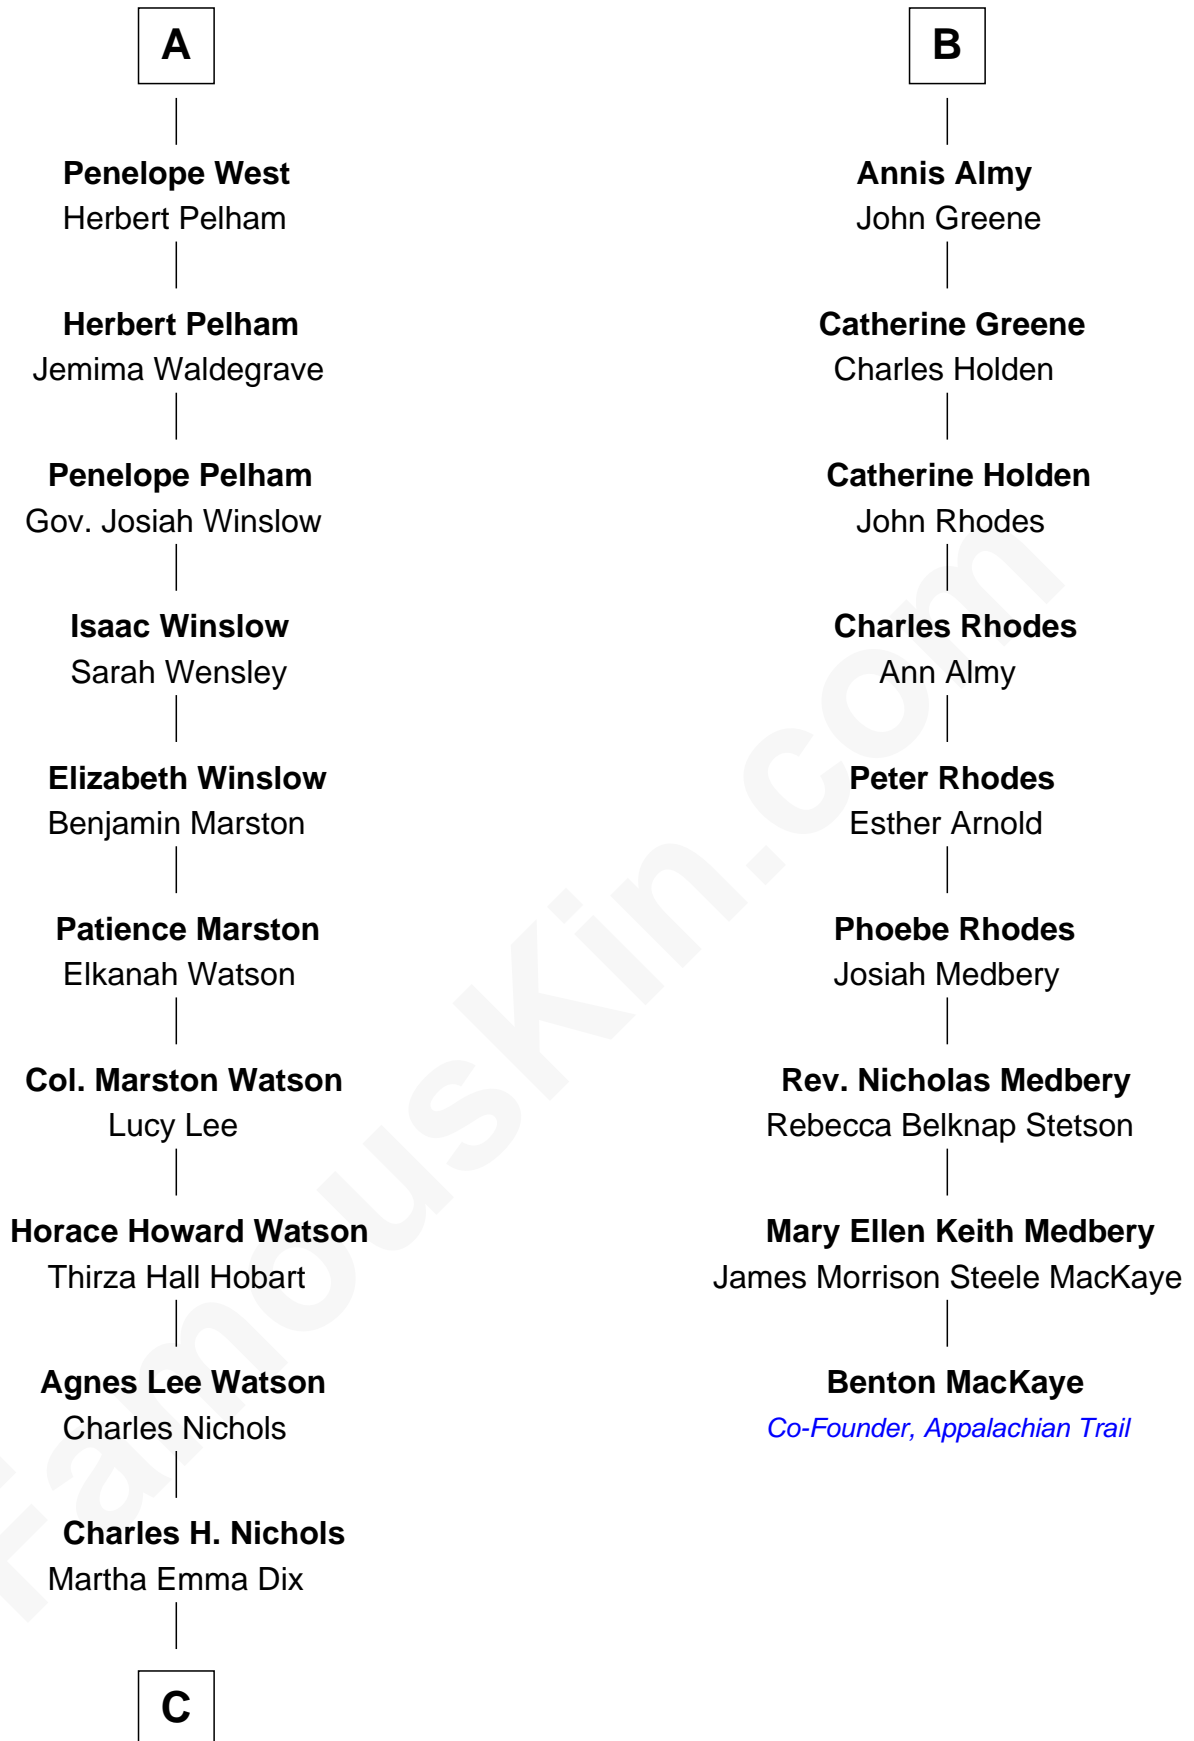

FamousKin.com

Relationship Chart of

John Cena

Movie Actor and WWE Pro Wrestler

15th cousin 5 times removed of

Benton MacKaye

Co-Founder, Appalachian Trail

C