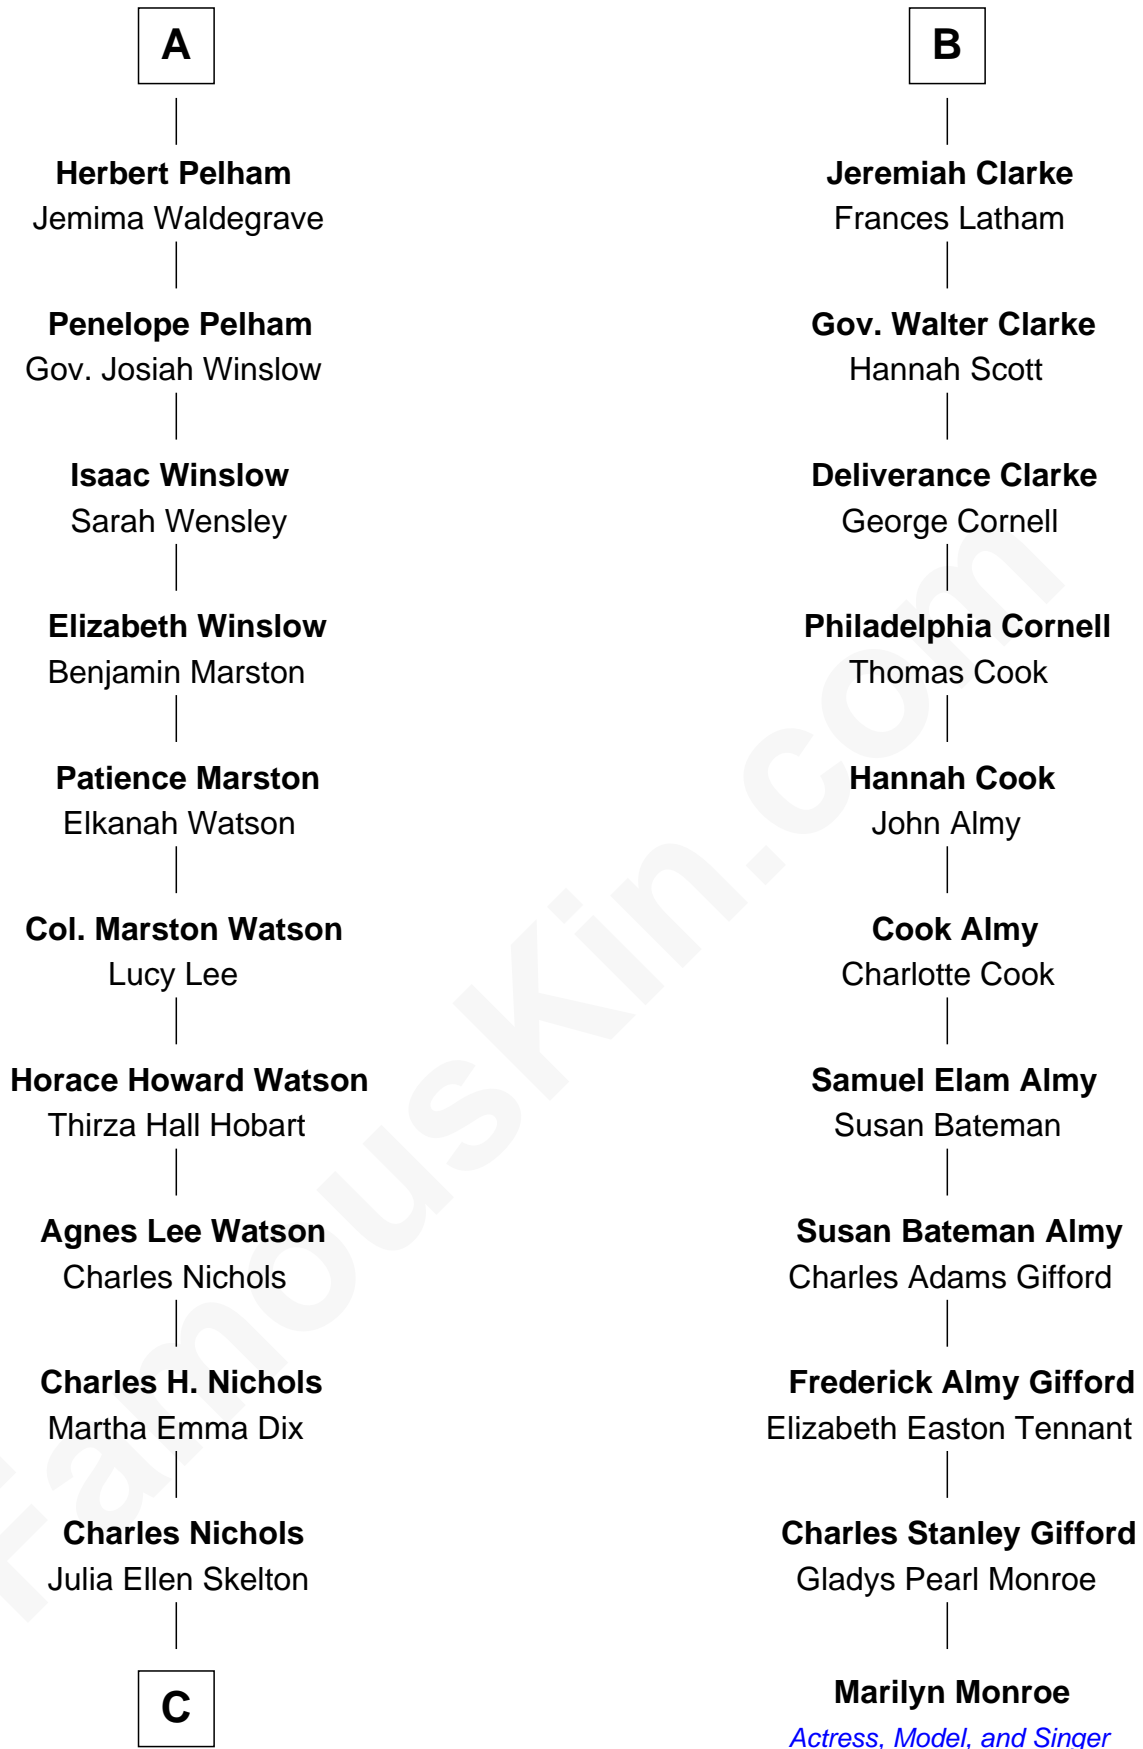

## Relationship Chart of

### John Cena

Movie Actor and WWE Pro Wrestler

17th cousin 2 times removed of

### Marilyn Monroe

Actress, Model, and Singer

**C**

**Natalie Nichols**  
Ulysses John Lupien

**Carol Frances Lupien**  
John Joseph Cena

**John Cena**  
*Actor and Pro Wrestler*

FamousKin.com