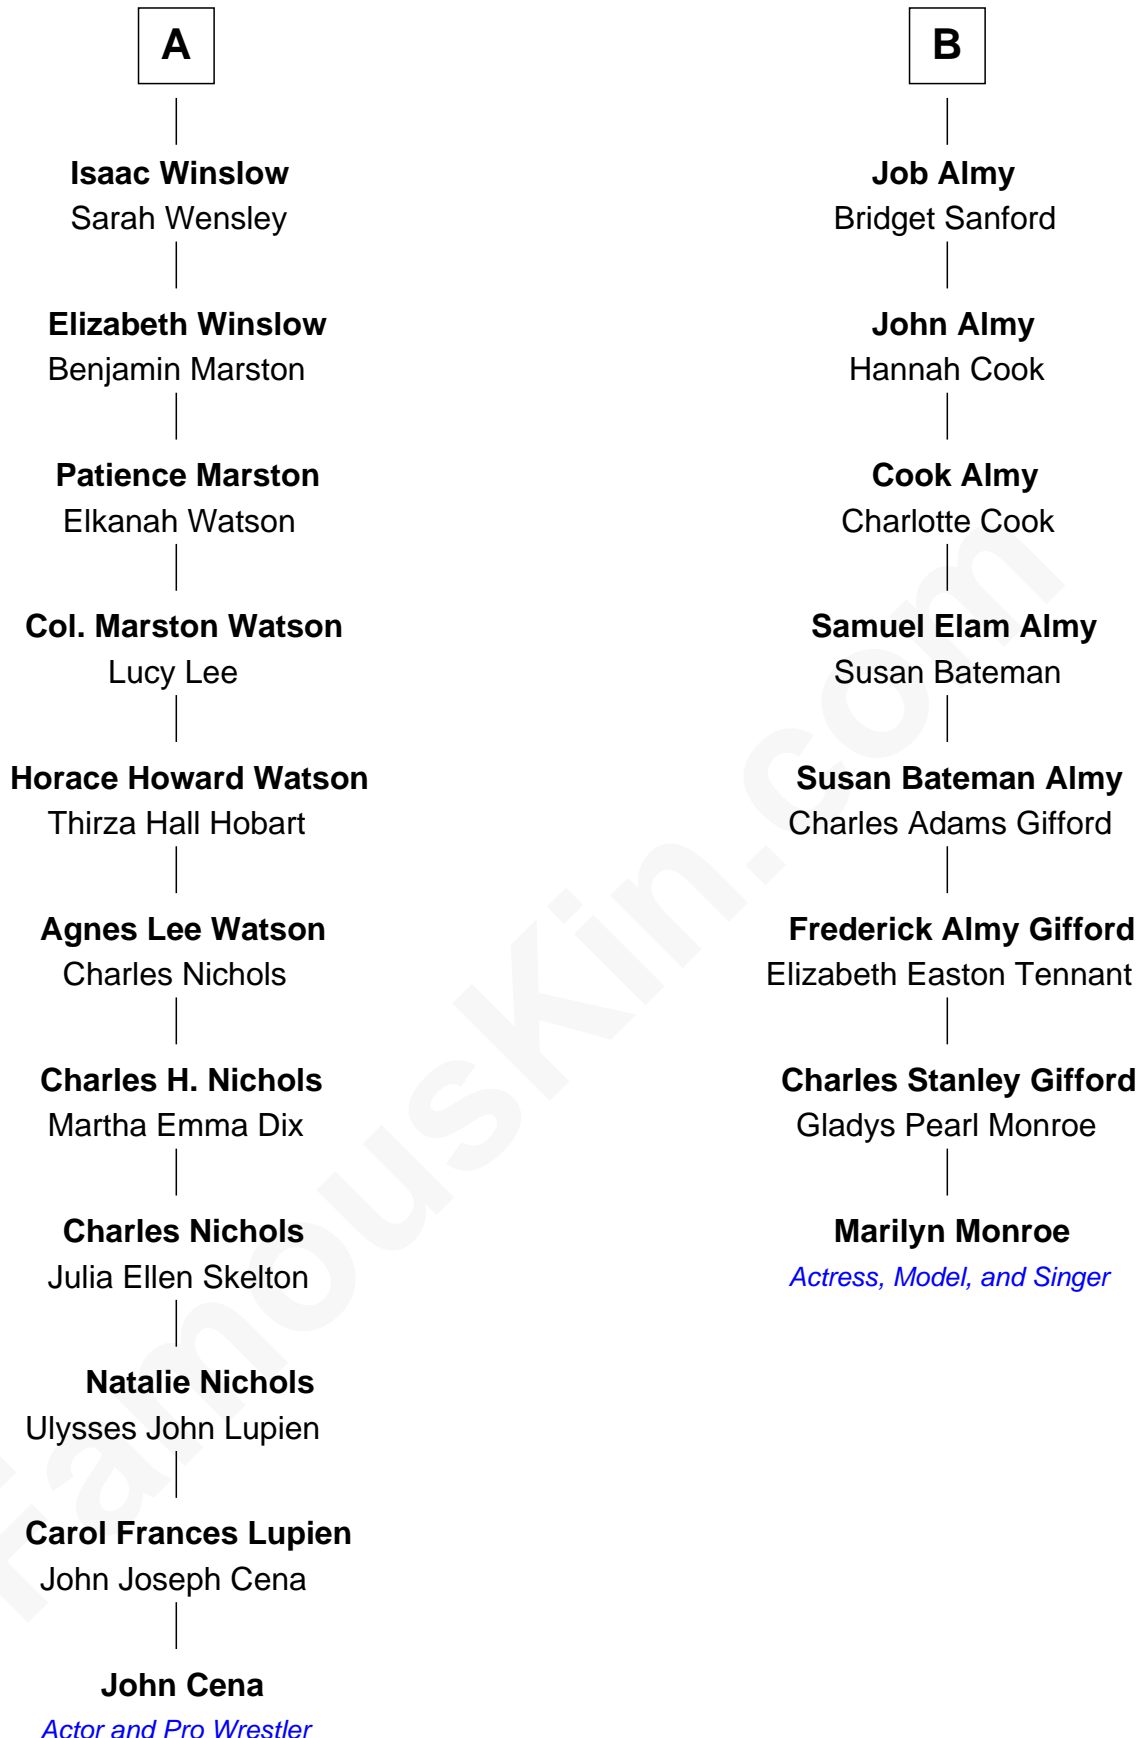

### John Cena

*Movie Actor and WWE Pro Wrestler*

**14th cousin 3 times removed of**

**Marilyn Monroe**

*Actress, Model, and Singer*

**Sir John Fray**  
Agnes Danvers

**Elizabeth Fray**  
Sir Thomas Waldegrave

**Sir William Waldegrave**  
Margery Wentworth

**Anthony Waldegrave**  
Elizabeth Gray

**Thomas Waldegrave**  
Elizabeth Gurdon

**Thomas Waldegrave**  
Margaret Holmstead

**Jemima Waldegrave**  
Herbert Pelham

**Penelope Pelham**  
Gov. Josiah Winslow

**A**

**Katherine Fray**  
Humphrey Stafford

**Sir Humphrey Stafford**  
Margaret Fogge

**Sir Humphrey Stafford**  
Margaret Tame

**Ellen Stafford**  
Thomas Barlow

**Stafford Barlow**  
-----

**Audrey Barlow**  
William Almy

**Job Almy**  
Mary Unthank

**B**

John Cena photo by [Edward Joseph Hersom II](#)