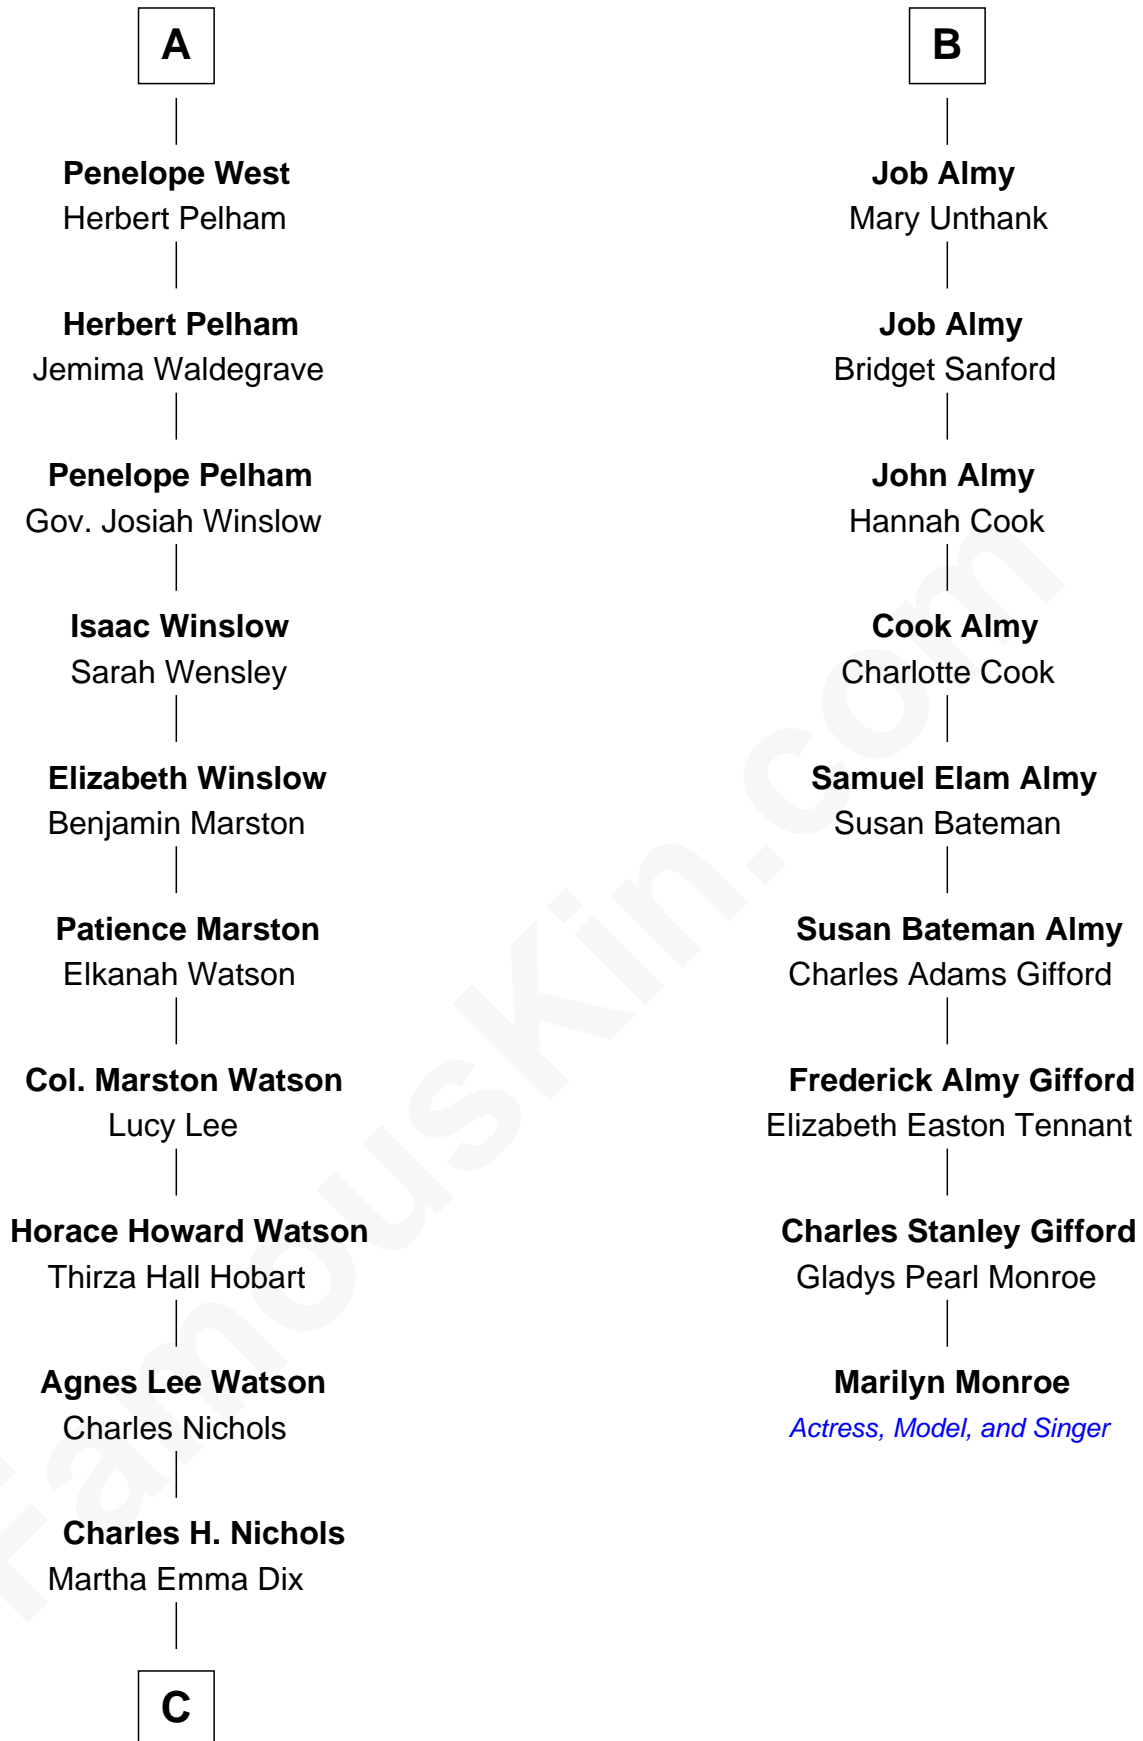

## Relationship Chart of

### John Cena

Movie Actor and WWE Pro Wrestler

15th cousin 5 times removed of

### Marilyn Monroe

Actress, Model, and Singer

**C**

—  
**Charles Nichols**  
Julia Ellen Skelton

—  
**Natalie Nichols**  
Ulysses John Lupien

—  
**Carol Frances Lupien**  
John Joseph Cena

—  
**John Cena**  
*Actor and Pro Wrestler*