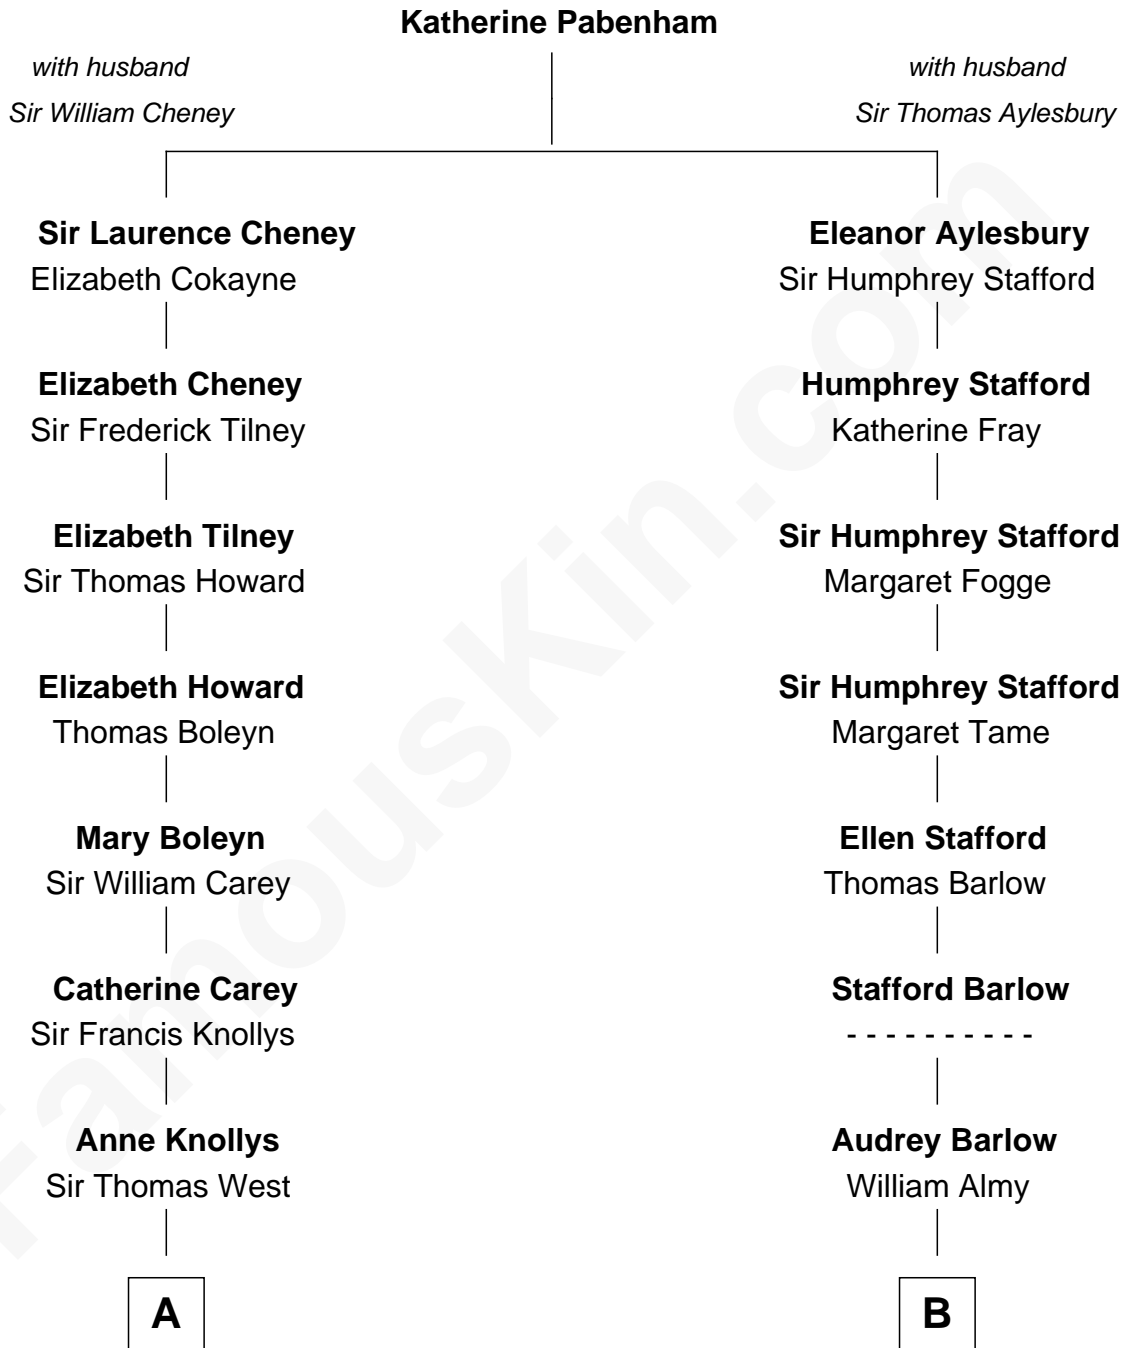

FamousKin.com

Relationship Chart of

John Cena

Movie Actor and WWE Pro Wrestler

15th cousin 5 times removed of

Marilyn Monroe

Actress, Model, and Singer