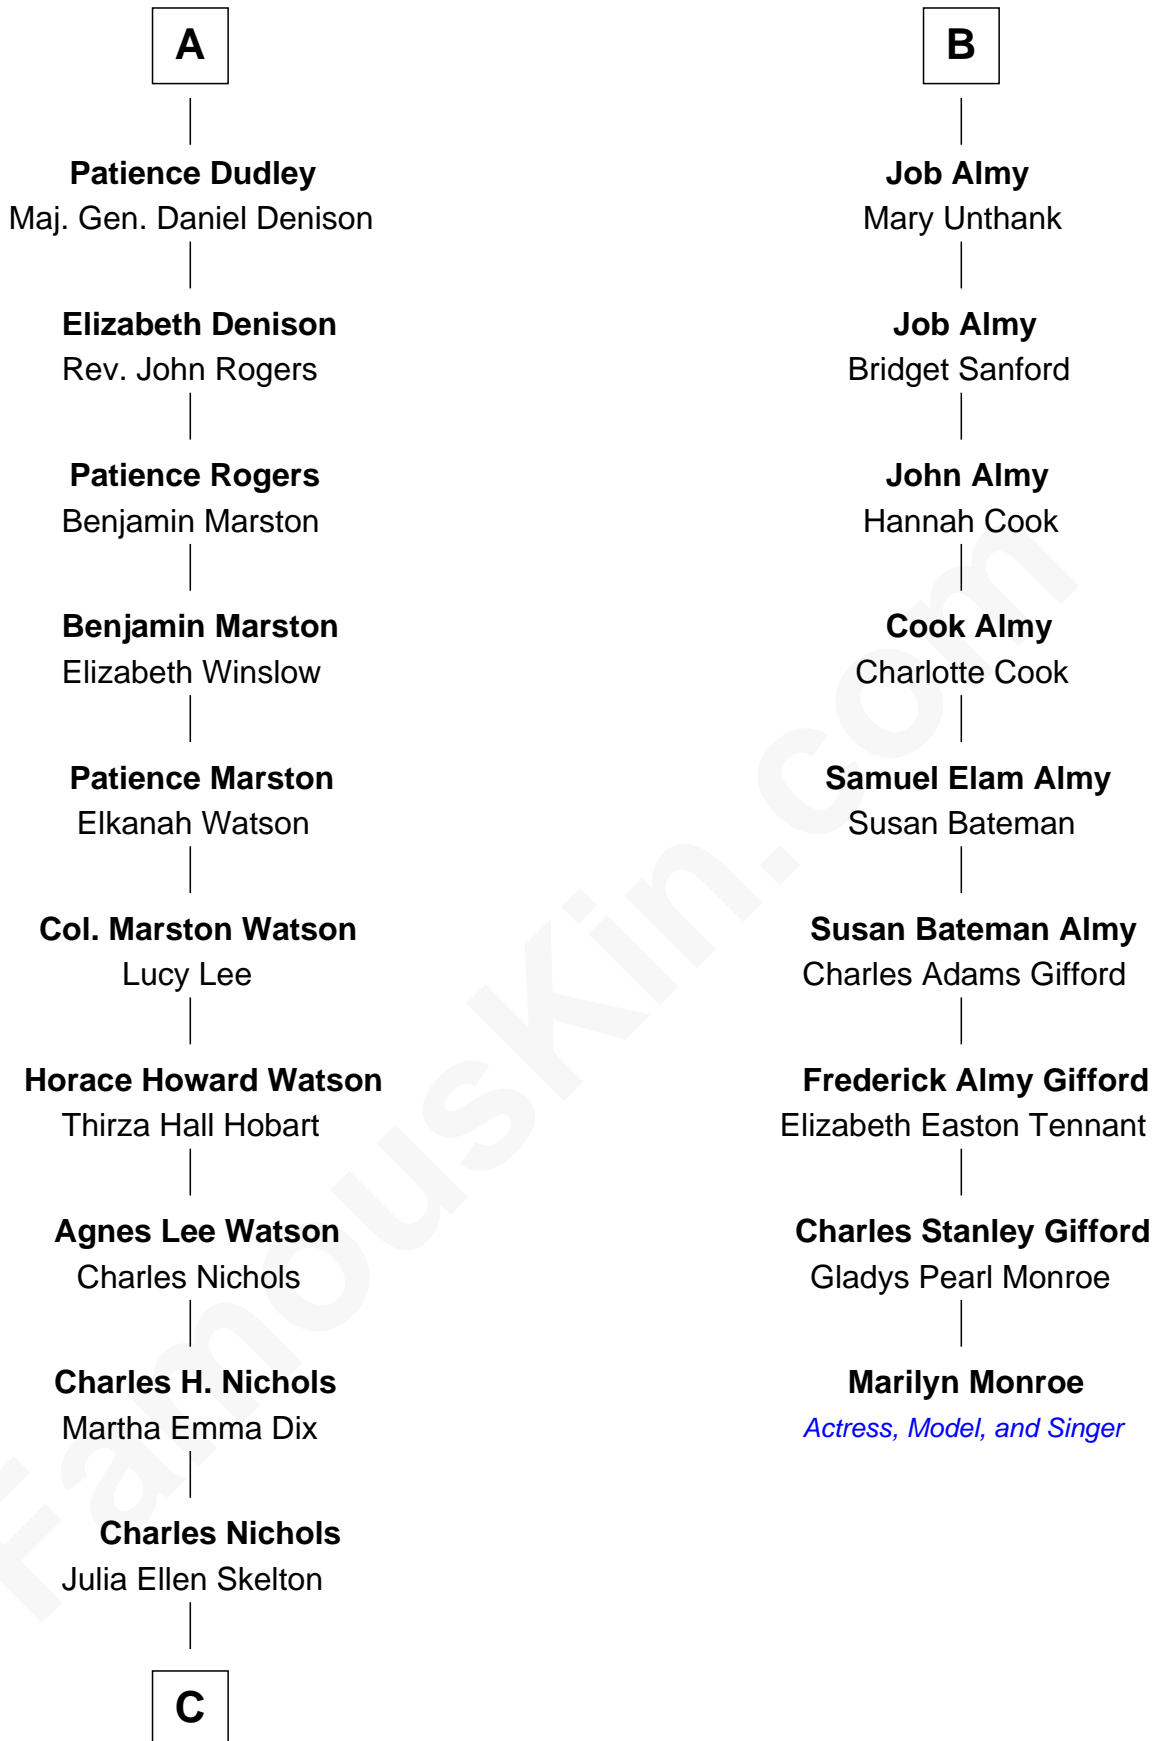

## Relationship Chart of

### John Cena

Movie Actor and WWE Pro Wrestler

15th cousin 4 times removed of

**Marilyn Monroe**

Actress, Model, and Singer

**C**

**Natalie Nichols**  
Ulysses John Lupien

**Carol Frances Lupien**  
John Joseph Cena