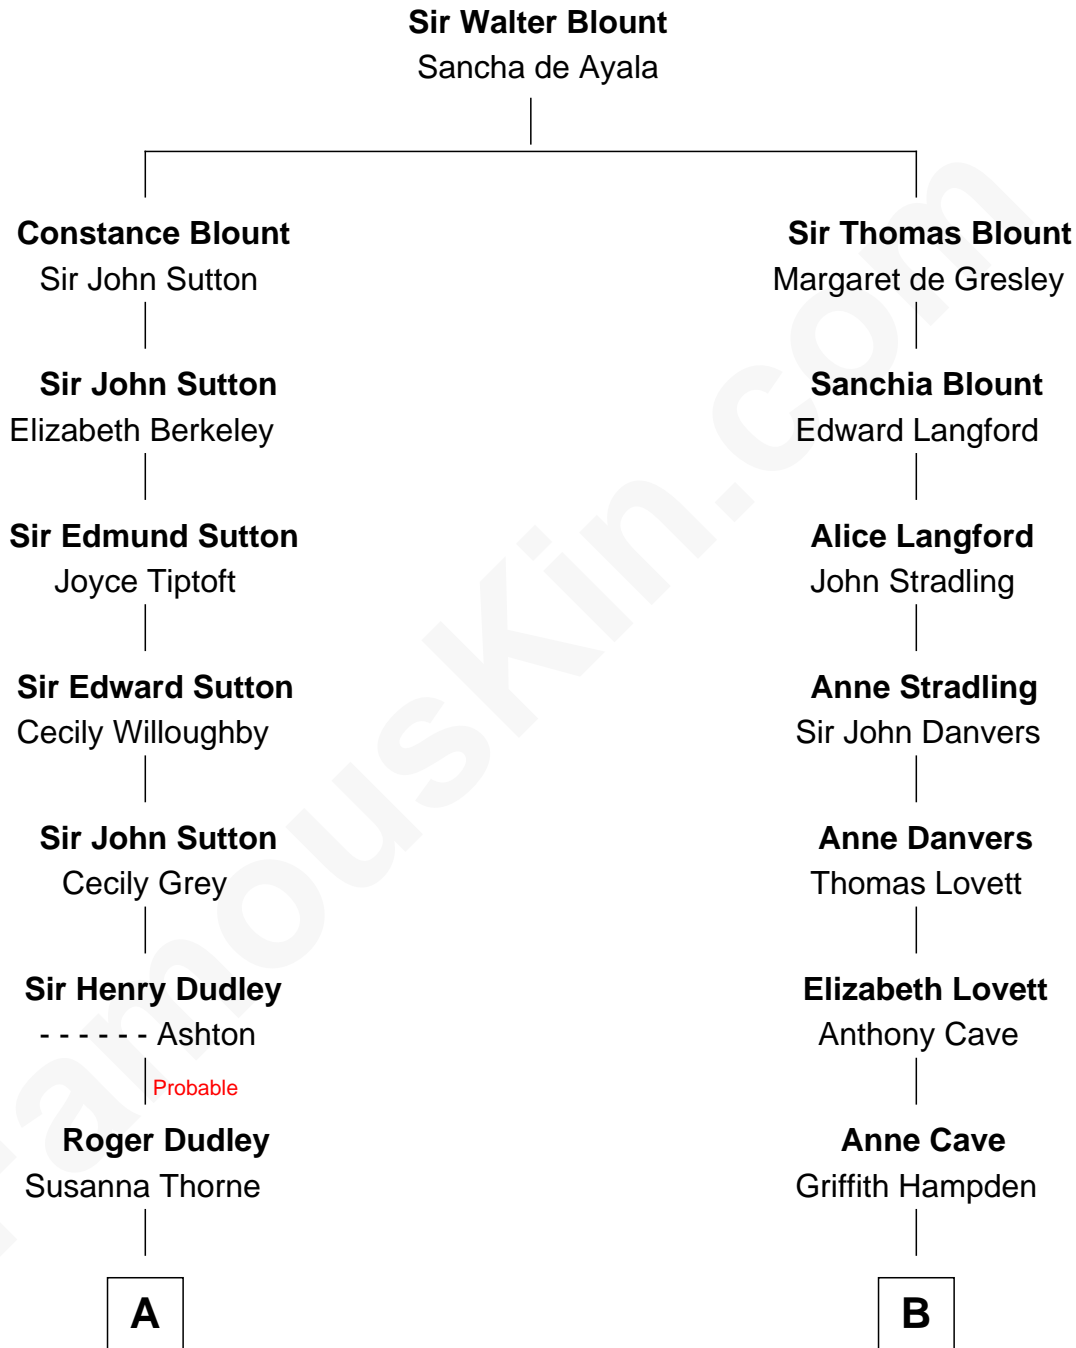

FamousKin.com

Relationship Chart of

John Cena

Movie Actor and WWE Pro Wrestler

8th cousin 12 times removed of

Edmund Waller

English Poet and Politician

C