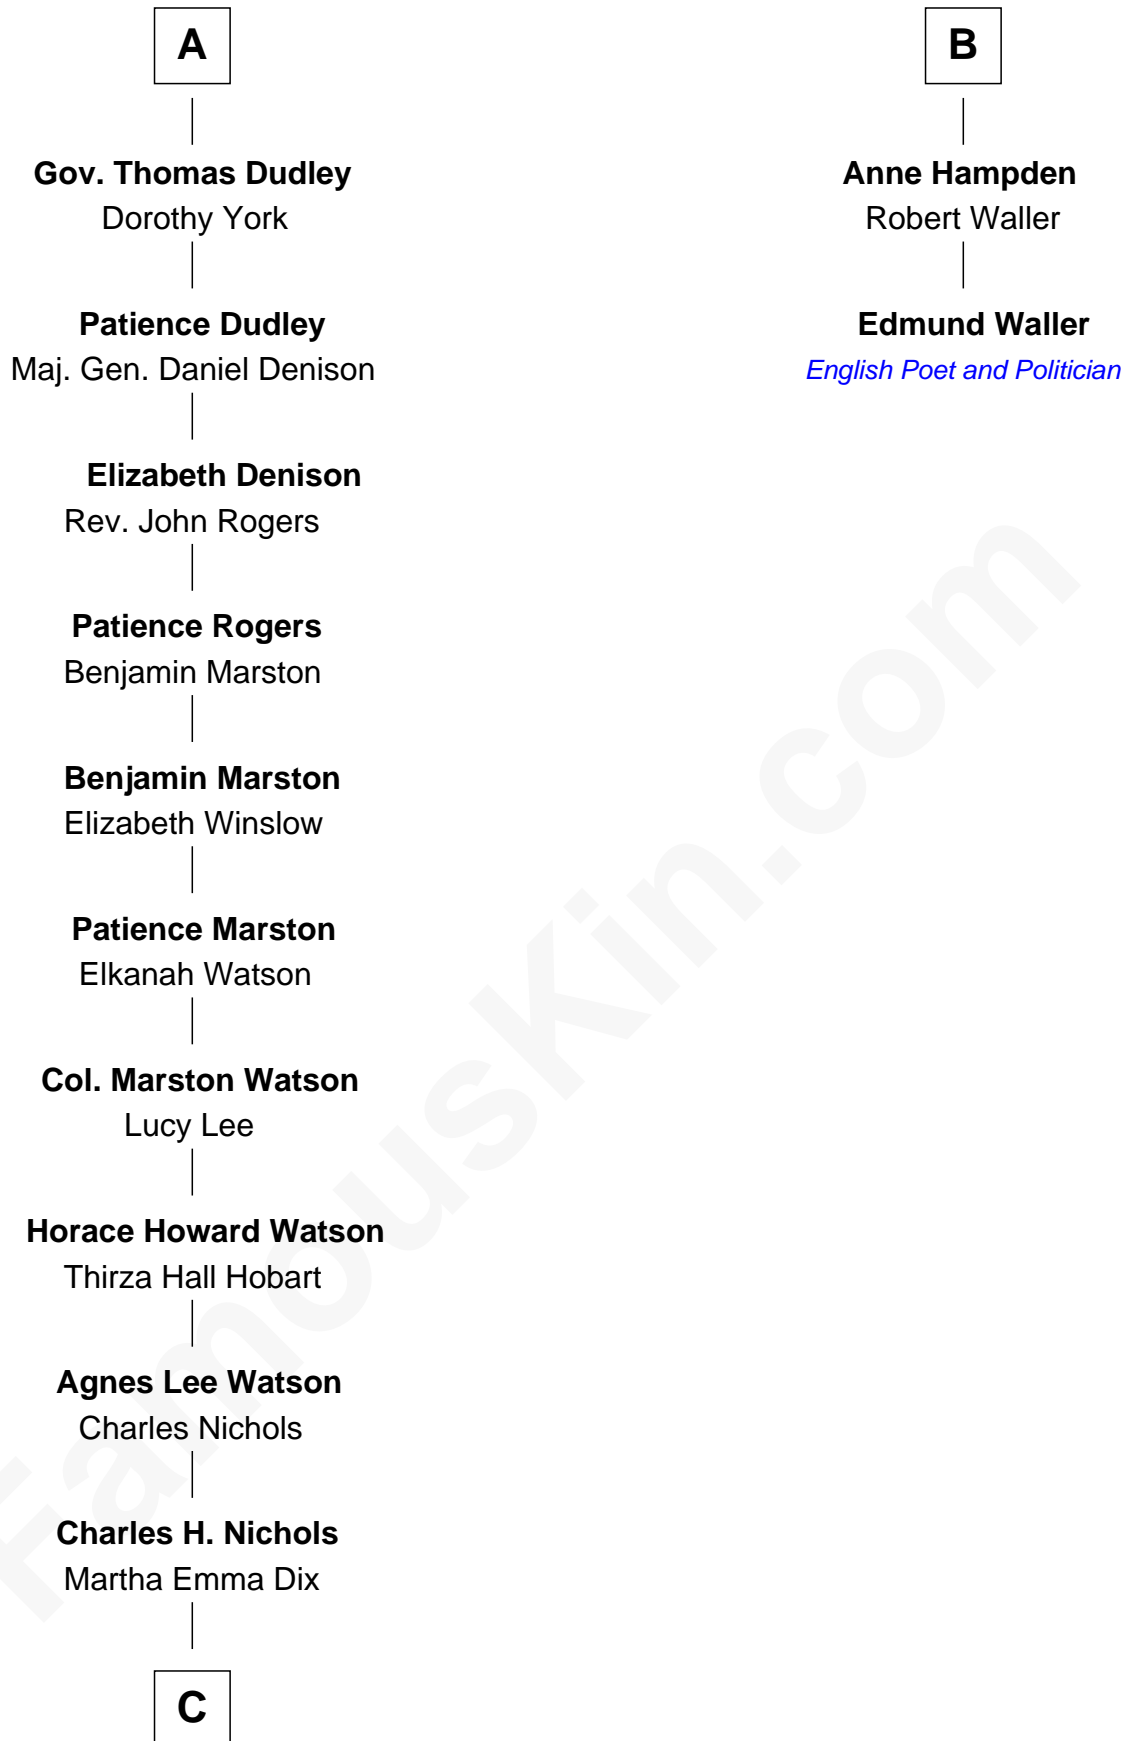

FamousKin.com

Relationship Chart of

John Cena

Movie Actor and WWE Pro Wrestler

8th cousin 12 times removed of

Edmund Waller

English Poet and Politician

C