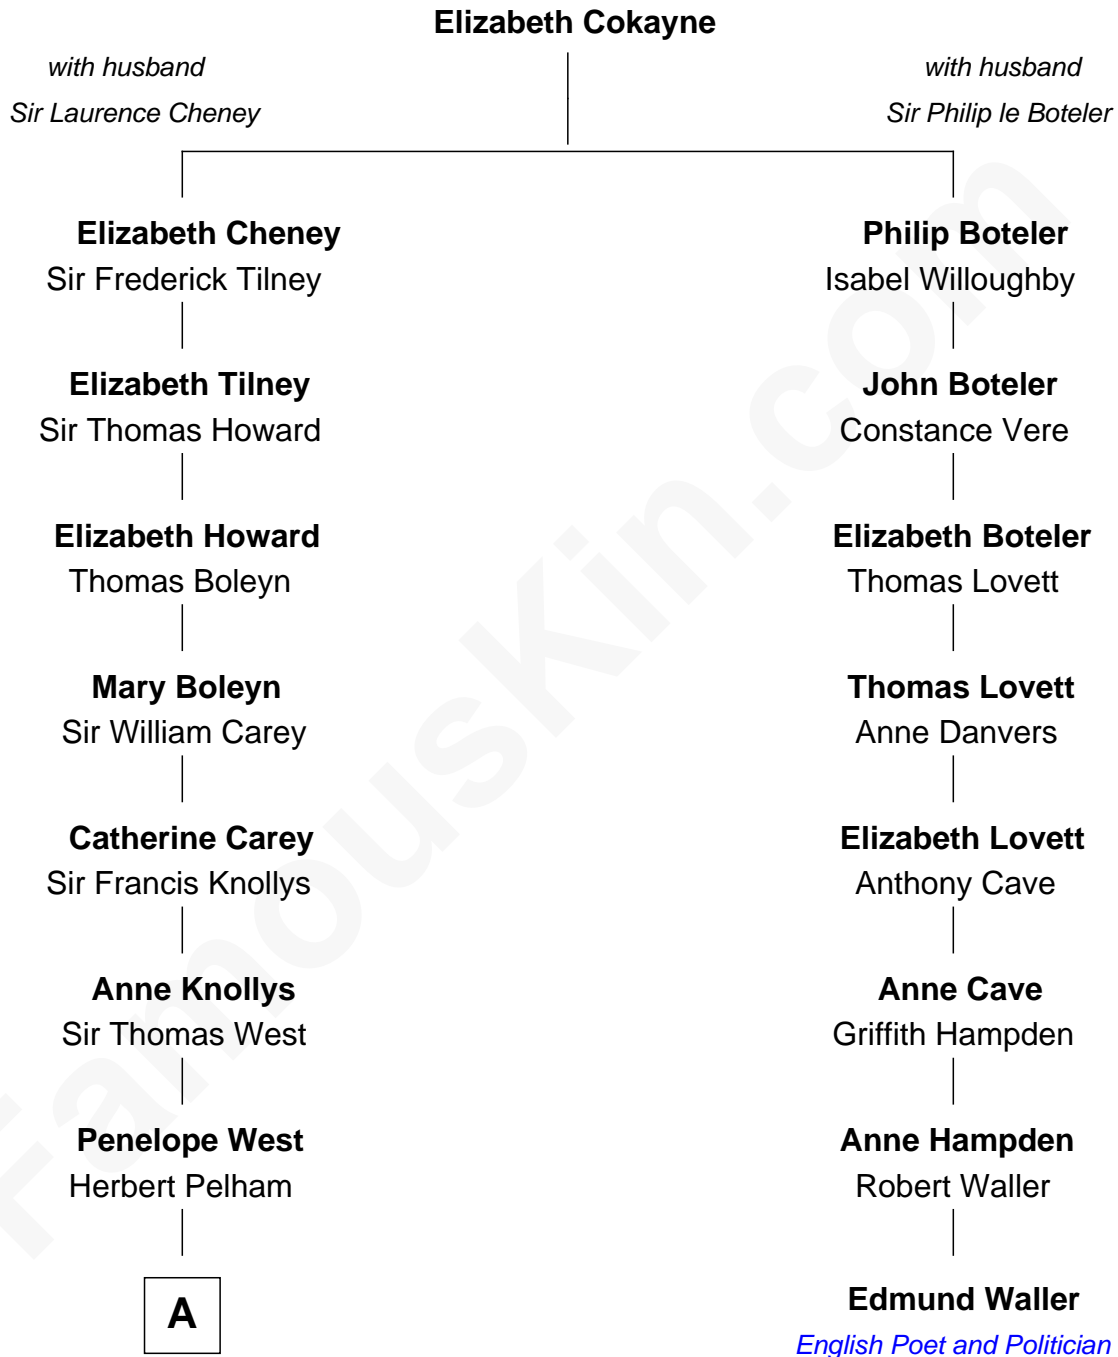

## Relationship Chart of

### Edmund Waller

English Poet and Politician

**A**

**Herbert Pelham**  
Jemima Waldegrave

**Penelope Pelham**  
Gov. Josiah Winslow

**Isaac Winslow**  
Sarah Wensley

**Elizabeth Winslow**  
Benjamin Marston