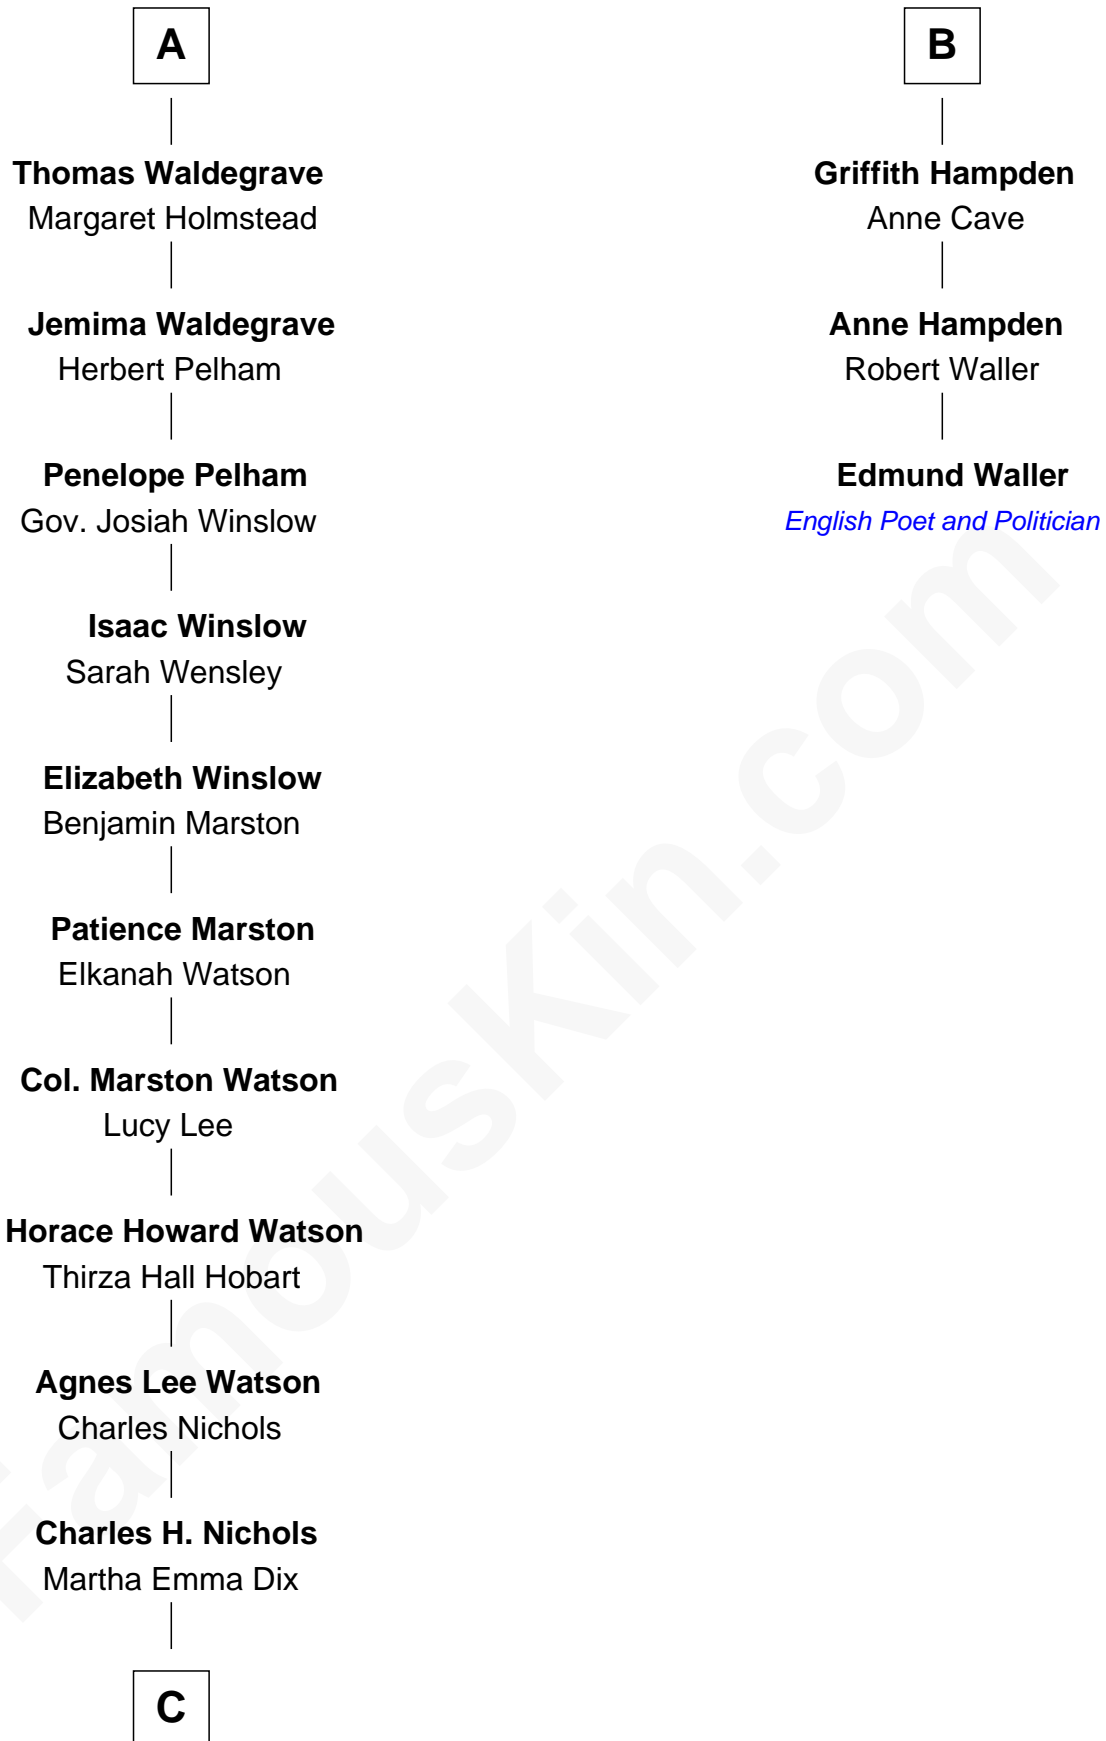

FamousKin.com

Relationship Chart of

John Cena

Movie Actor and WWE Pro Wrestler

9th cousin 11 times removed of

Edmund Waller

English Poet and Politician

C