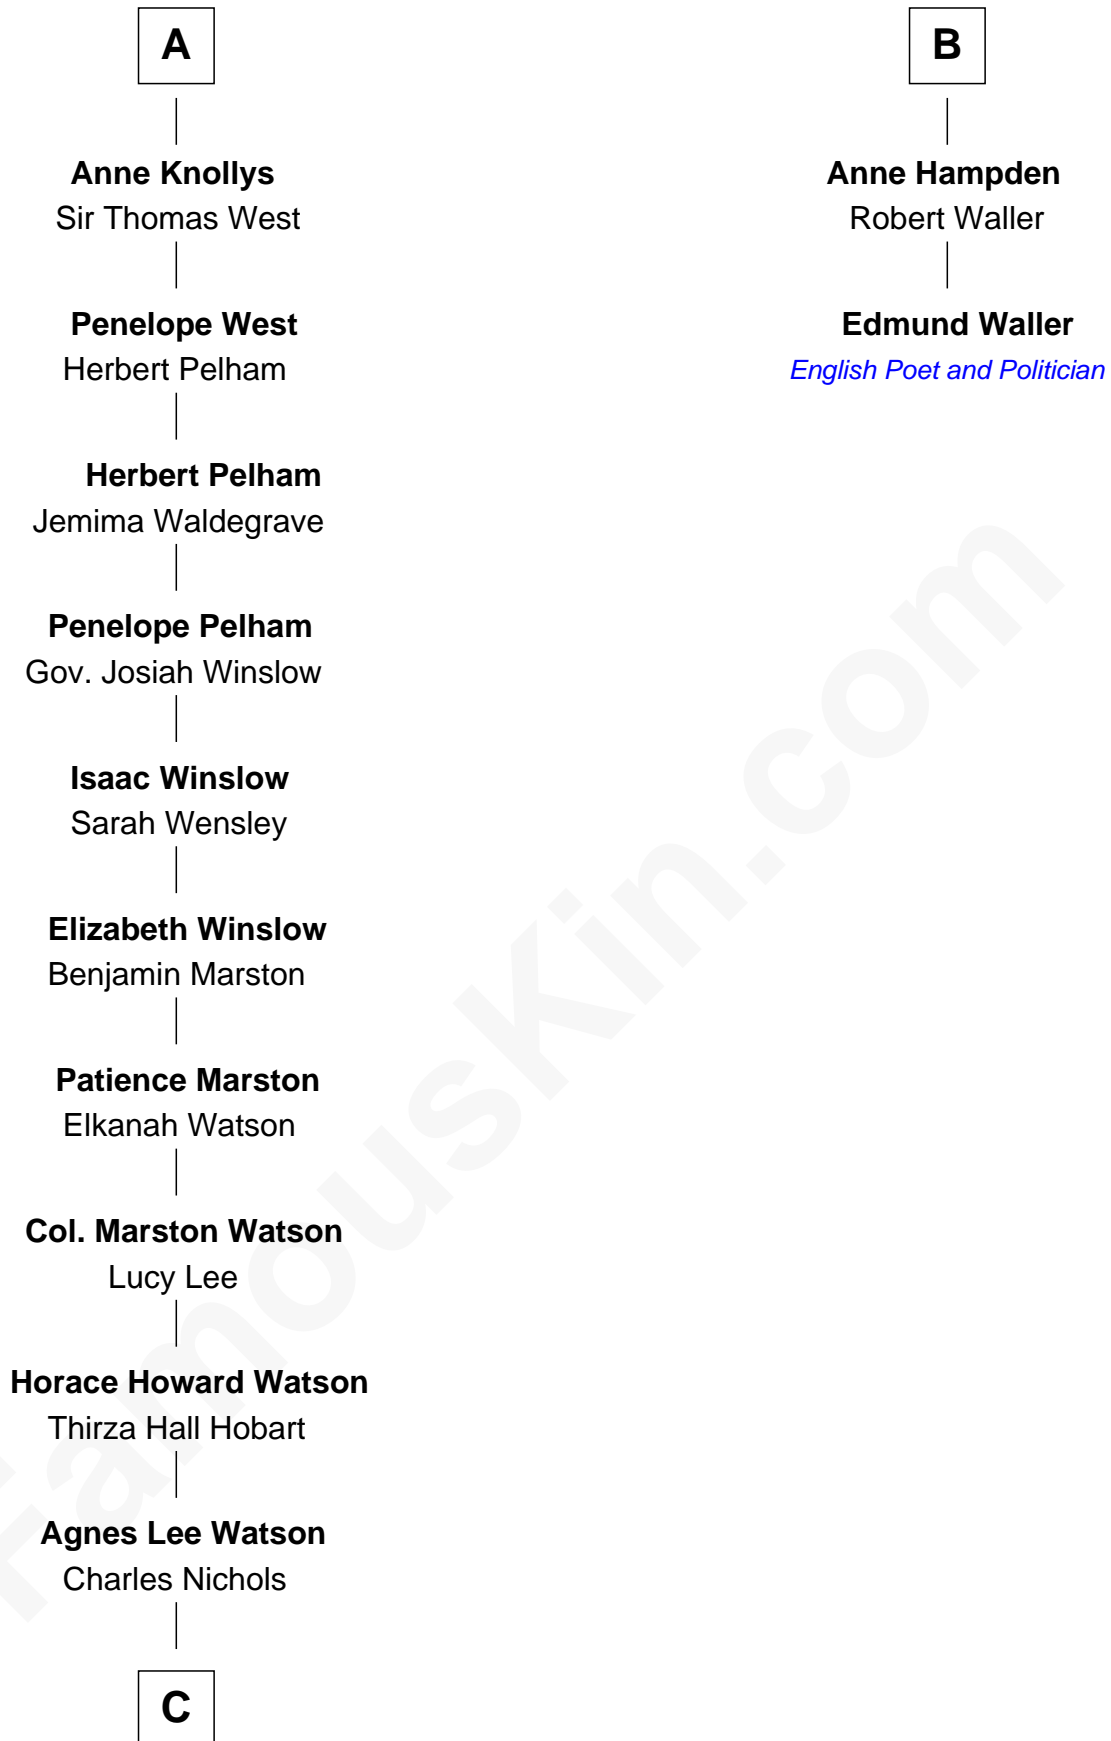

## Relationship Chart of

### Edmund Waller

English Poet and Politician

**C**

—  
**Charles H. Nichols**

Martha Emma Dix

—  
**Charles Nichols**

Julia Ellen Skelton

—  
**Natalie Nichols**