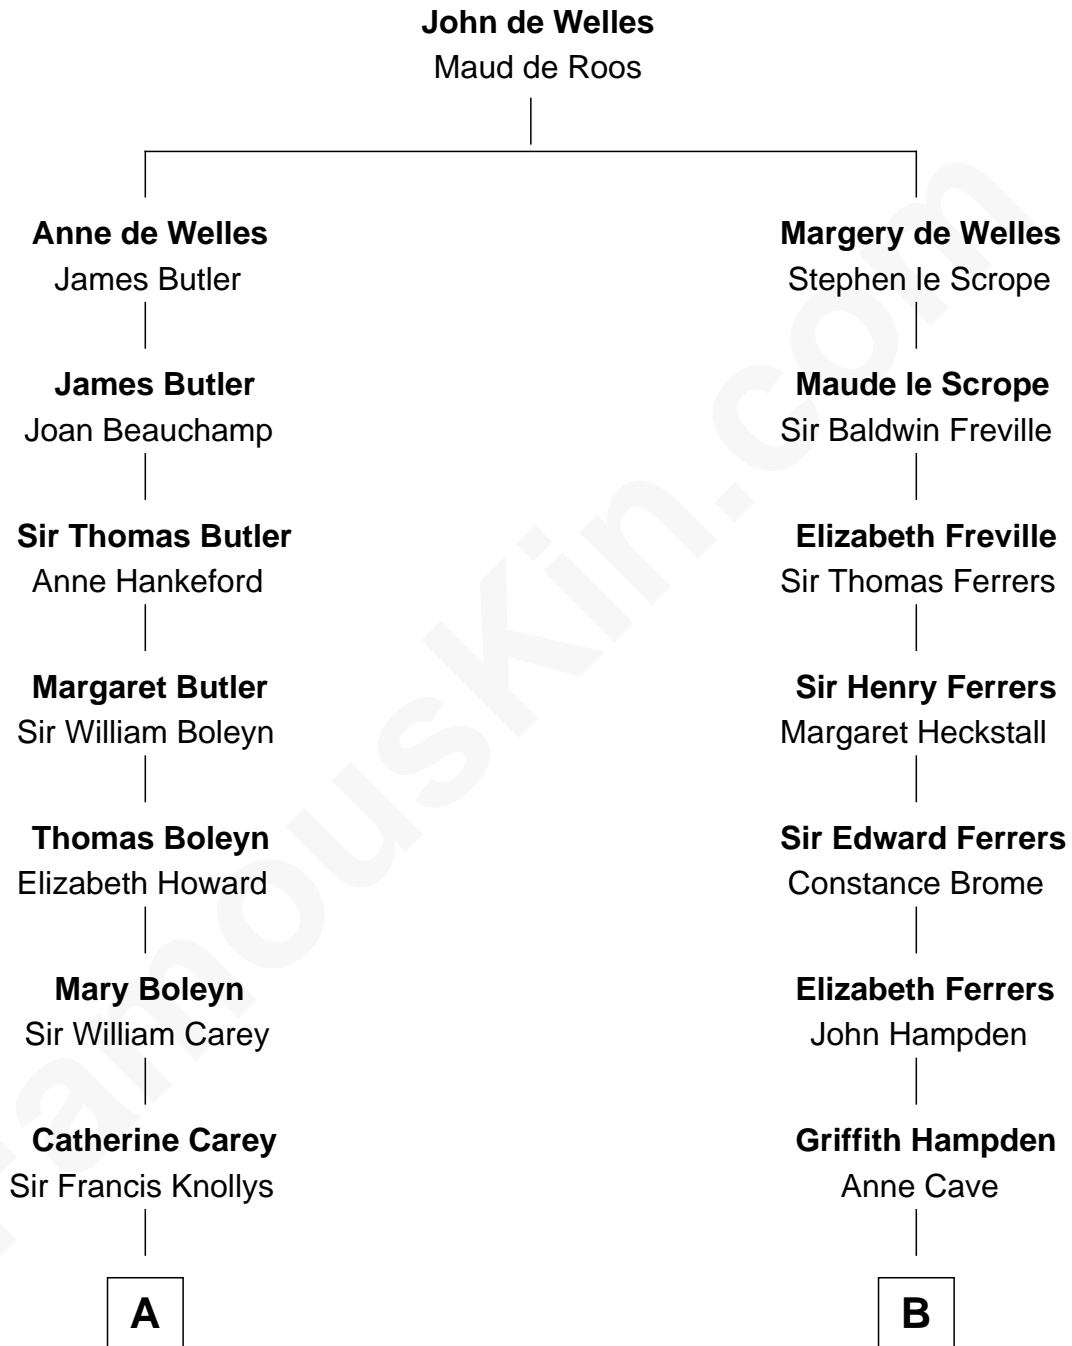

## Relationship Chart of

### Edmund Waller

English Poet and Politician

**C**

—  
**Charles H. Nichols**

Martha Emma Dix

—  
**Charles Nichols**

Julia Ellen Skelton

—  
**Natalie Nichols**