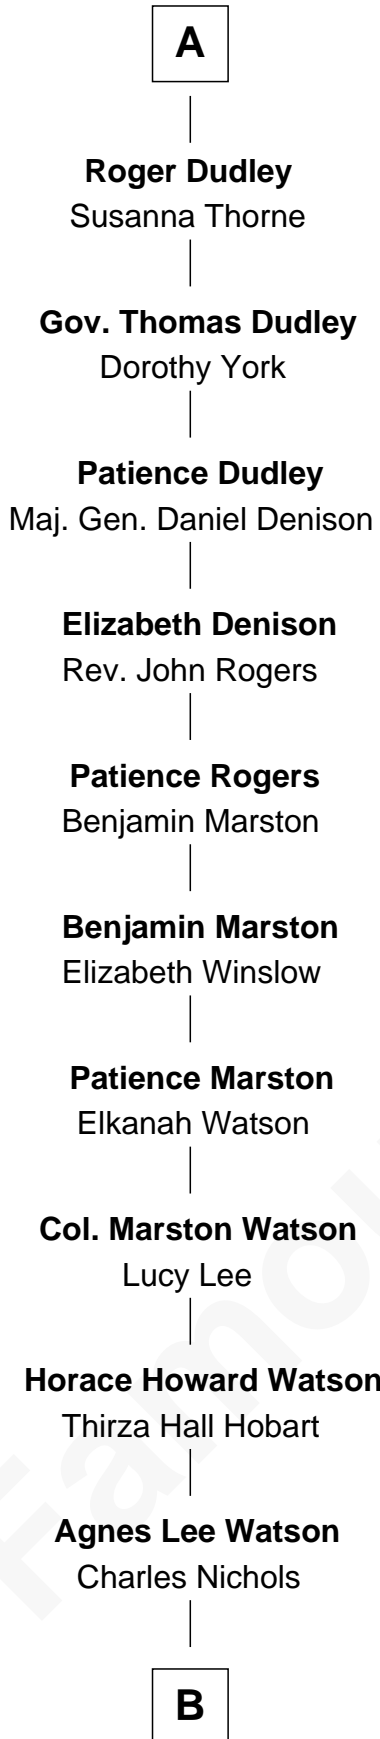

# FamousKin.com

## Relationship Chart of

### John Cena

Movie Actor and WWE Pro Wrestler

6th cousin 15 times removed of

### Catherine Howard

5th Wife of King Henry VIII

**B**

—  
**Charles H. Nichols**

Martha Emma Dix

—  
**Charles Nichols**

Julia Ellen Skelton

—  
**Natalie Nichols**