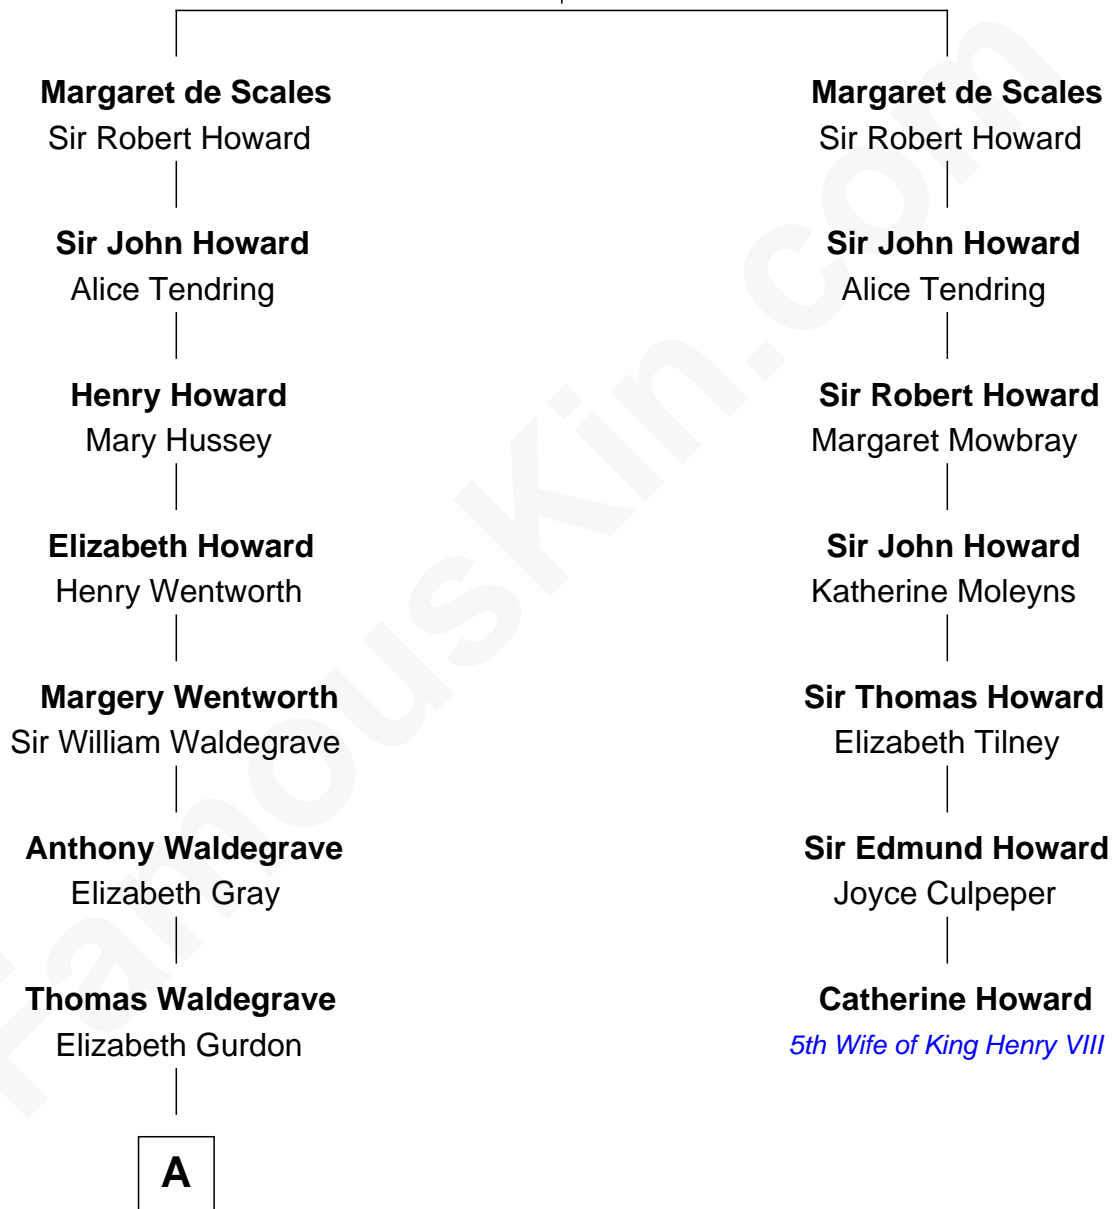

FamousKin.com

Relationship Chart of

John Cena

Movie Actor and WWE Pro Wrestler

6th cousin 14 times removed of

Catherine Howard

5th Wife of King Henry VIII

Sir Robert de Scales

Katherine d'Ufford

A

Thomas Waldegrave

Margaret Holmstead

Jemima Waldegrave

Herbert Pelham

Penelope Pelham

Gov. Josiah Winslow