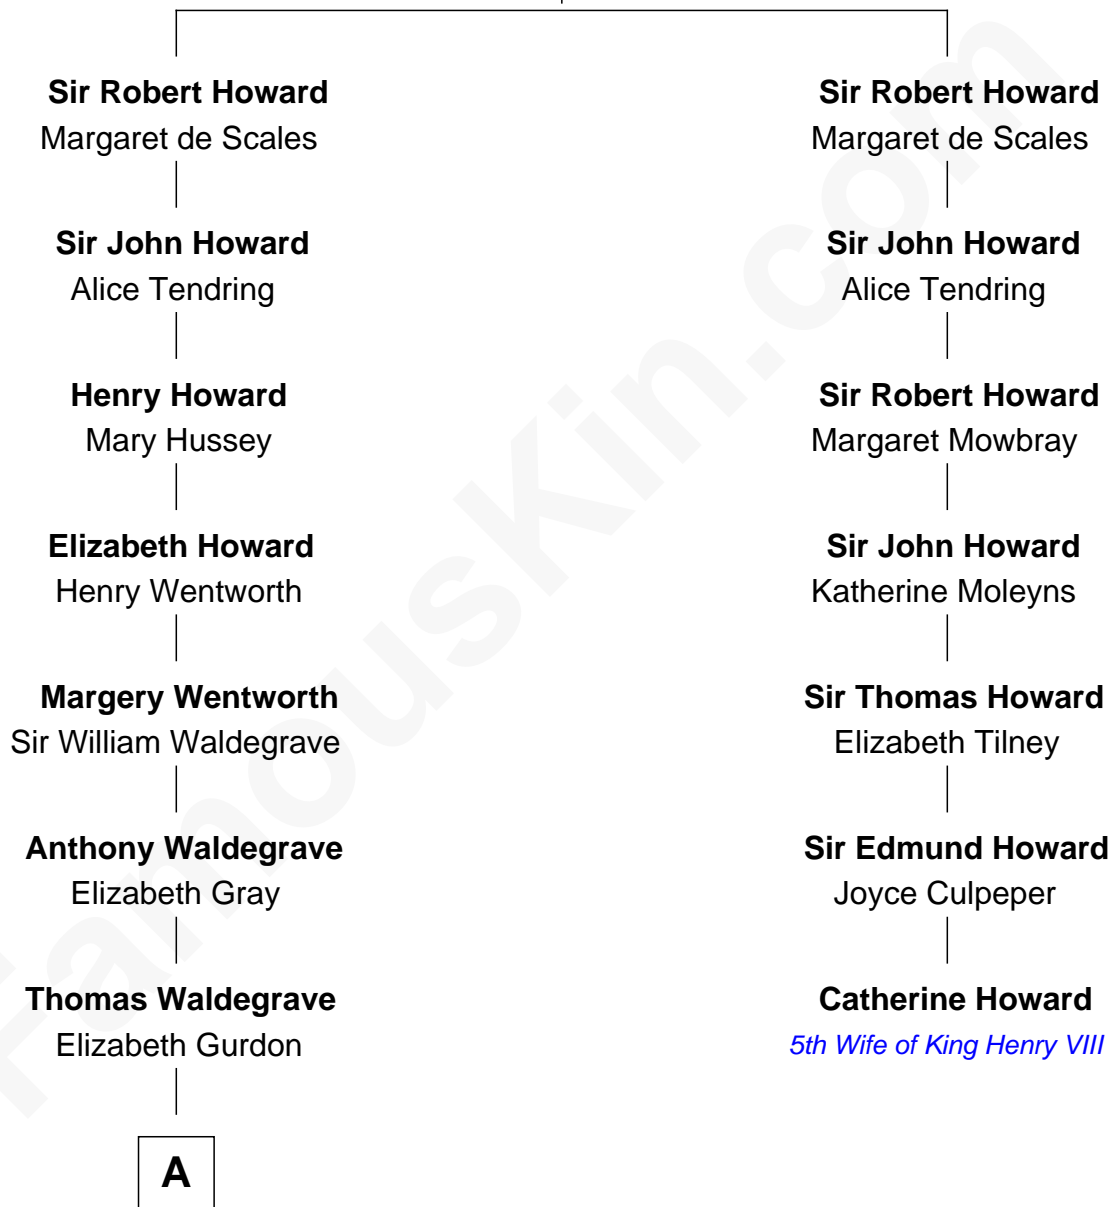

FamousKin.com

Relationship Chart of

John Cena

Movie Actor and WWE Pro Wrestler

6th cousin 14 times removed of

Catherine Howard

5th Wife of King Henry VIII

Sir John Howard

Alice de Bois

A

Thomas Waldegrave

Margaret Holmstead

Jemima Waldegrave

Herbert Pelham

Penelope Pelham

Gov. Josiah Winslow