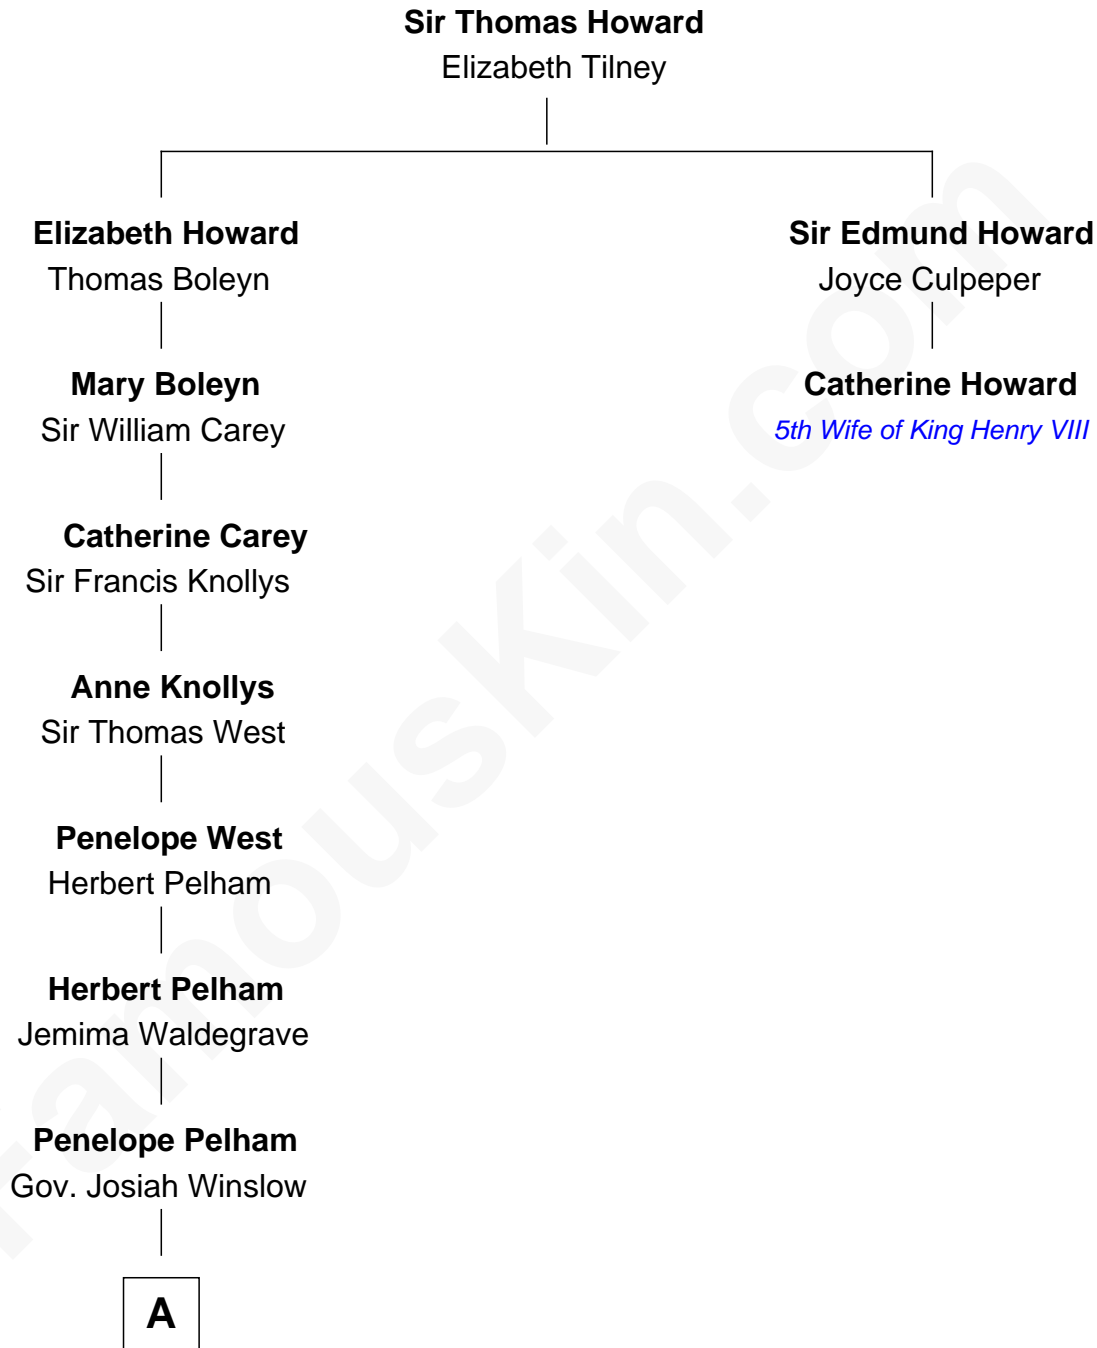

FamousKin.com

Relationship Chart of

John Cena

Movie Actor and WWE Pro Wrestler

1st cousin 16 times removed of

Catherine Howard

5th Wife of King Henry VIII

A

Isaac Winslow

Sarah Wensley

Elizabeth Winslow

Benjamin Marston

Patience Marston

Elkanah Watson

Col. Marston Watson

Lucy Lee