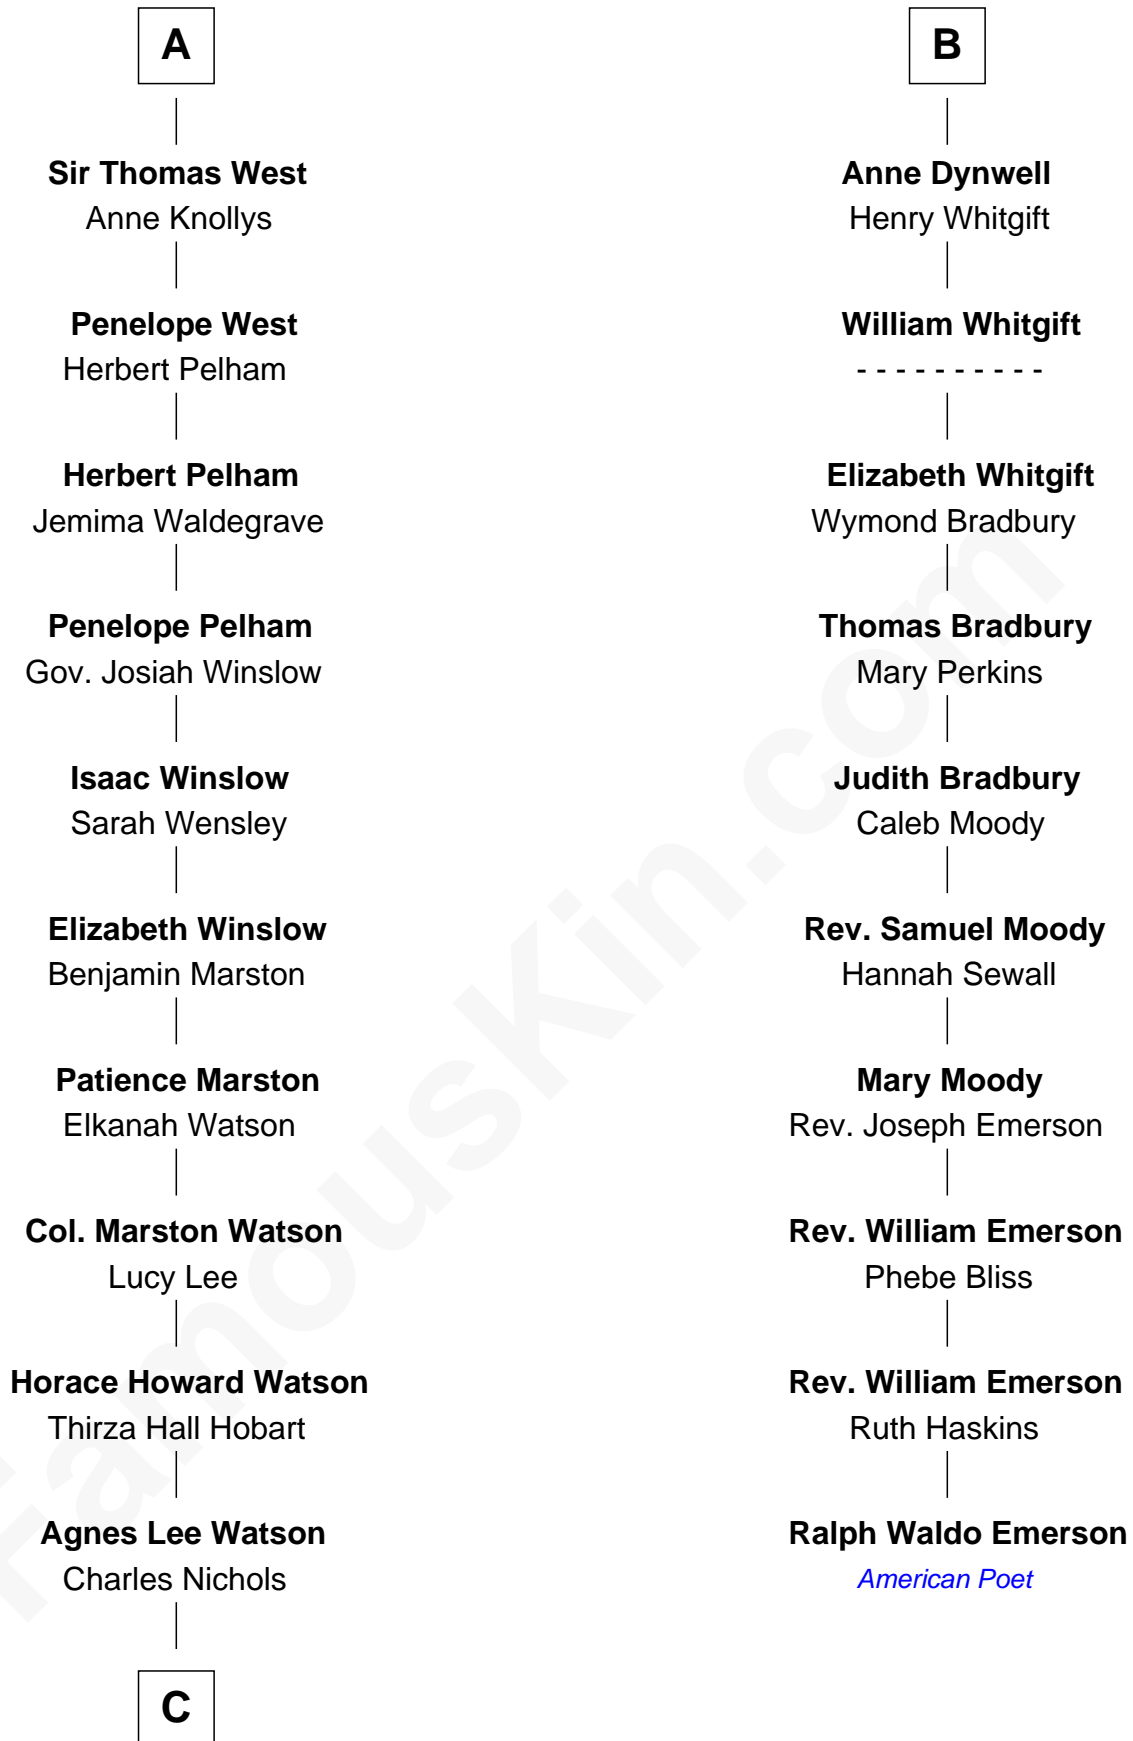

## Relationship Chart of

### John Cena

*Movie Actor and WWE Pro Wrestler*

16th cousin 5 times removed of

### Ralph Waldo Emerson

*American Poet*

**C**

—  
**Charles H. Nichols**

Martha Emma Dix

—  
**Charles Nichols**

Julia Ellen Skelton

—  
**Natalie Nichols**