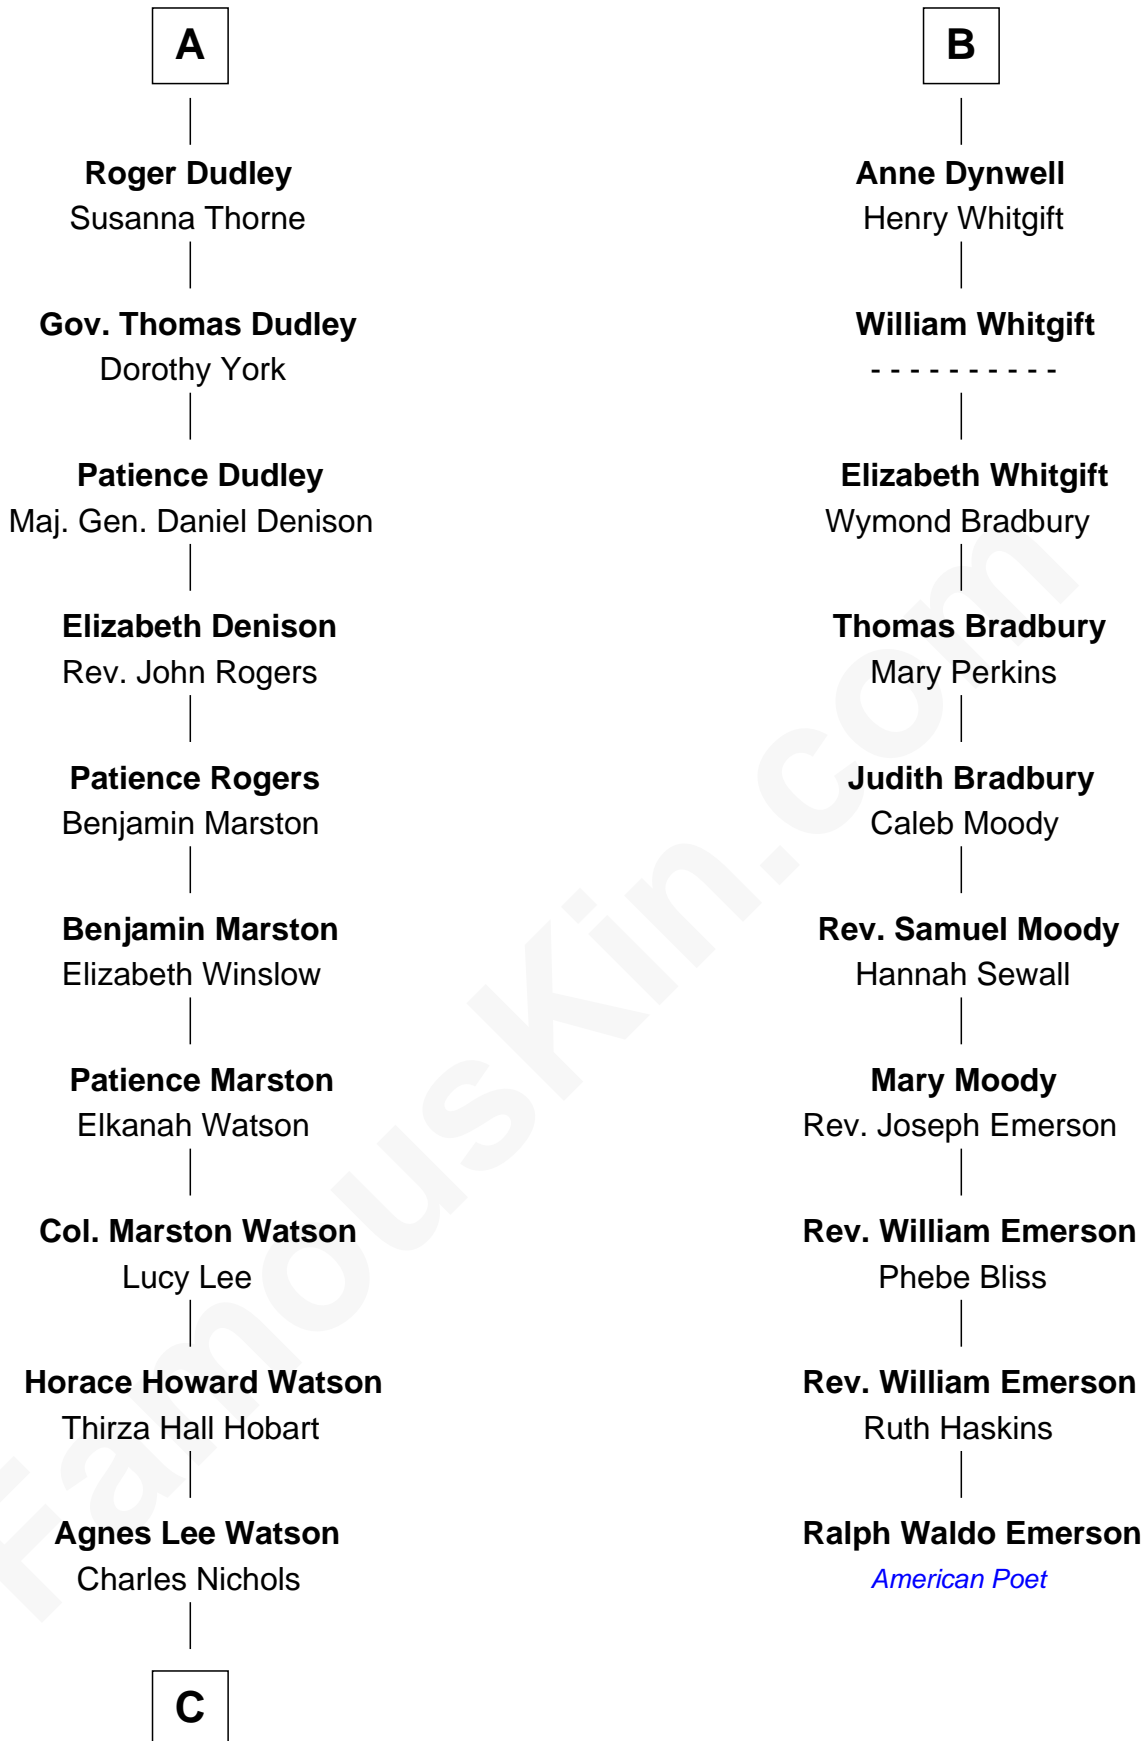

FamousKin.com

Relationship Chart of

John Cena

Movie Actor and WWE Pro Wrestler

16th cousin 5 times removed of

Ralph Waldo Emerson
American Poet

C

—
Charles H. Nichols

Martha Emma Dix

—
Charles Nichols

Julia Ellen Skelton

—
Natalie Nichols

Ulysses John Lupien

—
Carol Frances Lupien

John Joseph Cena

—
John Cena