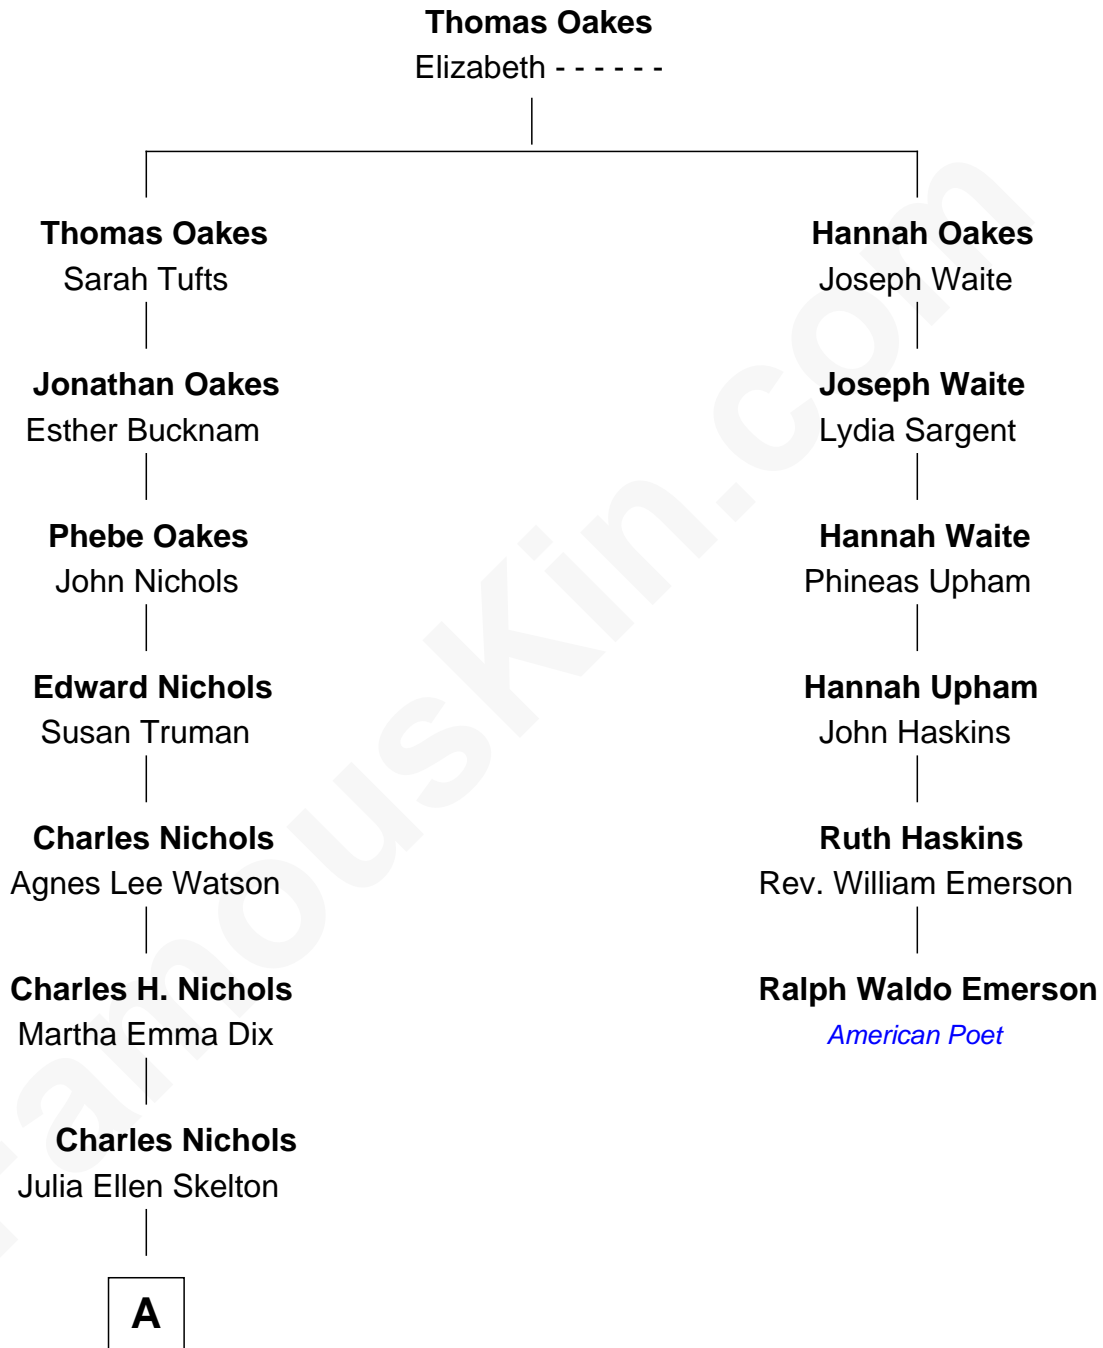

FamousKin.com

Relationship Chart of

John Cena

Movie Actor and WWE Pro Wrestler

5th cousin 4 times removed of

Ralph Waldo Emerson

American Poet

A

Natalie Nichols
Ulysses John Lupien

Carol Frances Lupien
John Joseph Cena

John Cena
Actor and Pro Wrestler

FamousKin.com