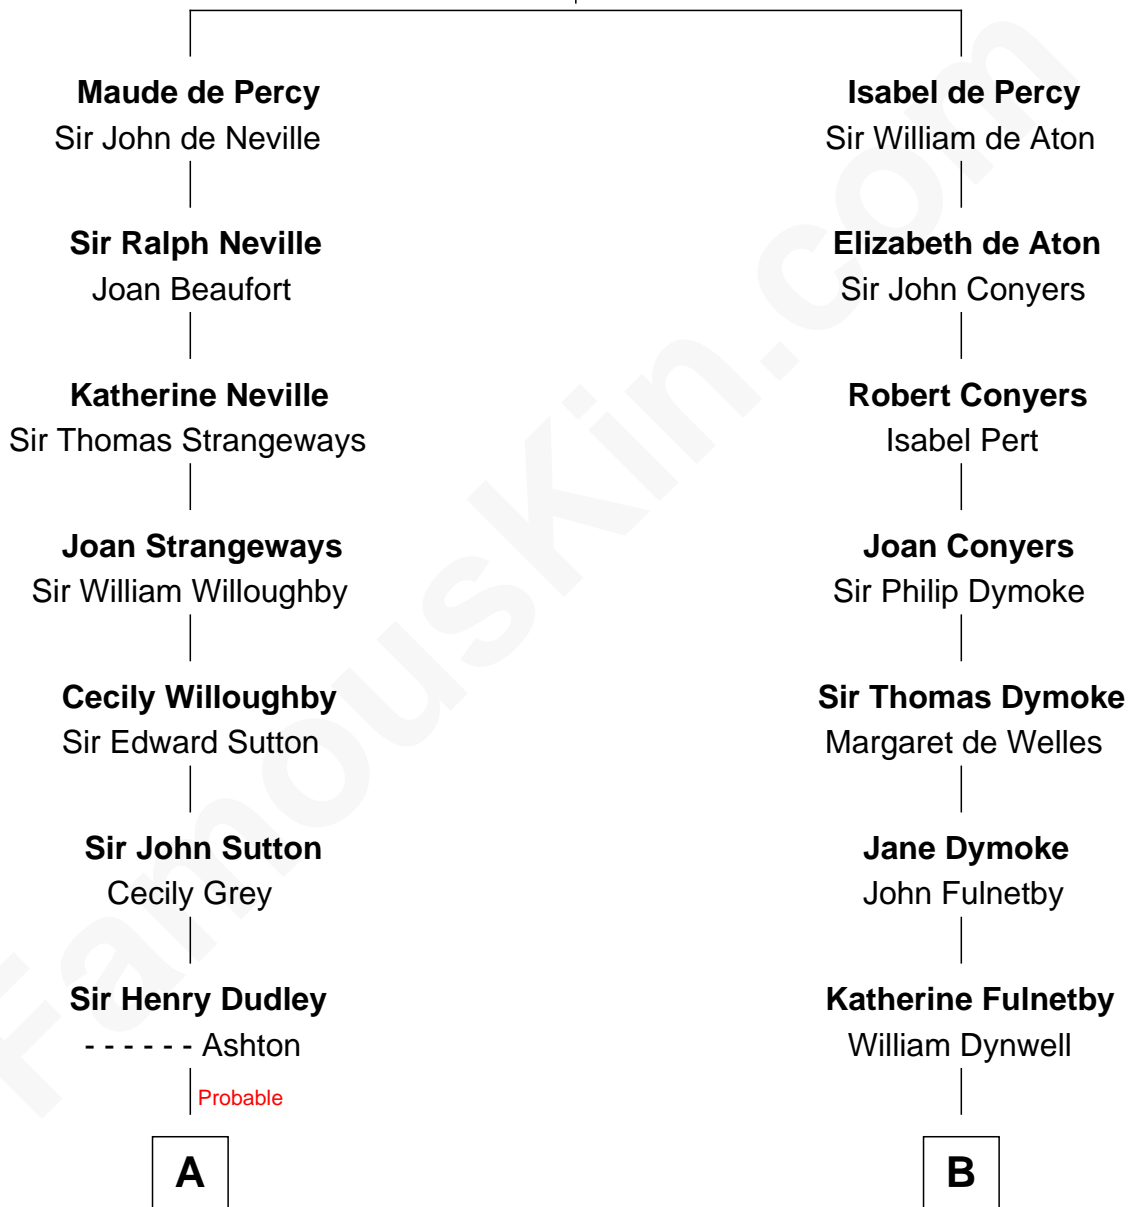

FamousKin.com

Relationship Chart of

John Cena

Movie Actor and WWE Pro Wrestler

16th cousin 5 times removed of

Ralph Waldo Emerson
American Poet

Sir Henry de Percy
Idoine de Clifford

C

—
Charles H. Nichols

Martha Emma Dix

—
Charles Nichols

Julia Ellen Skelton

—
Natalie Nichols

Ulysses John Lupien

—
Carol Frances Lupien

John Joseph Cena