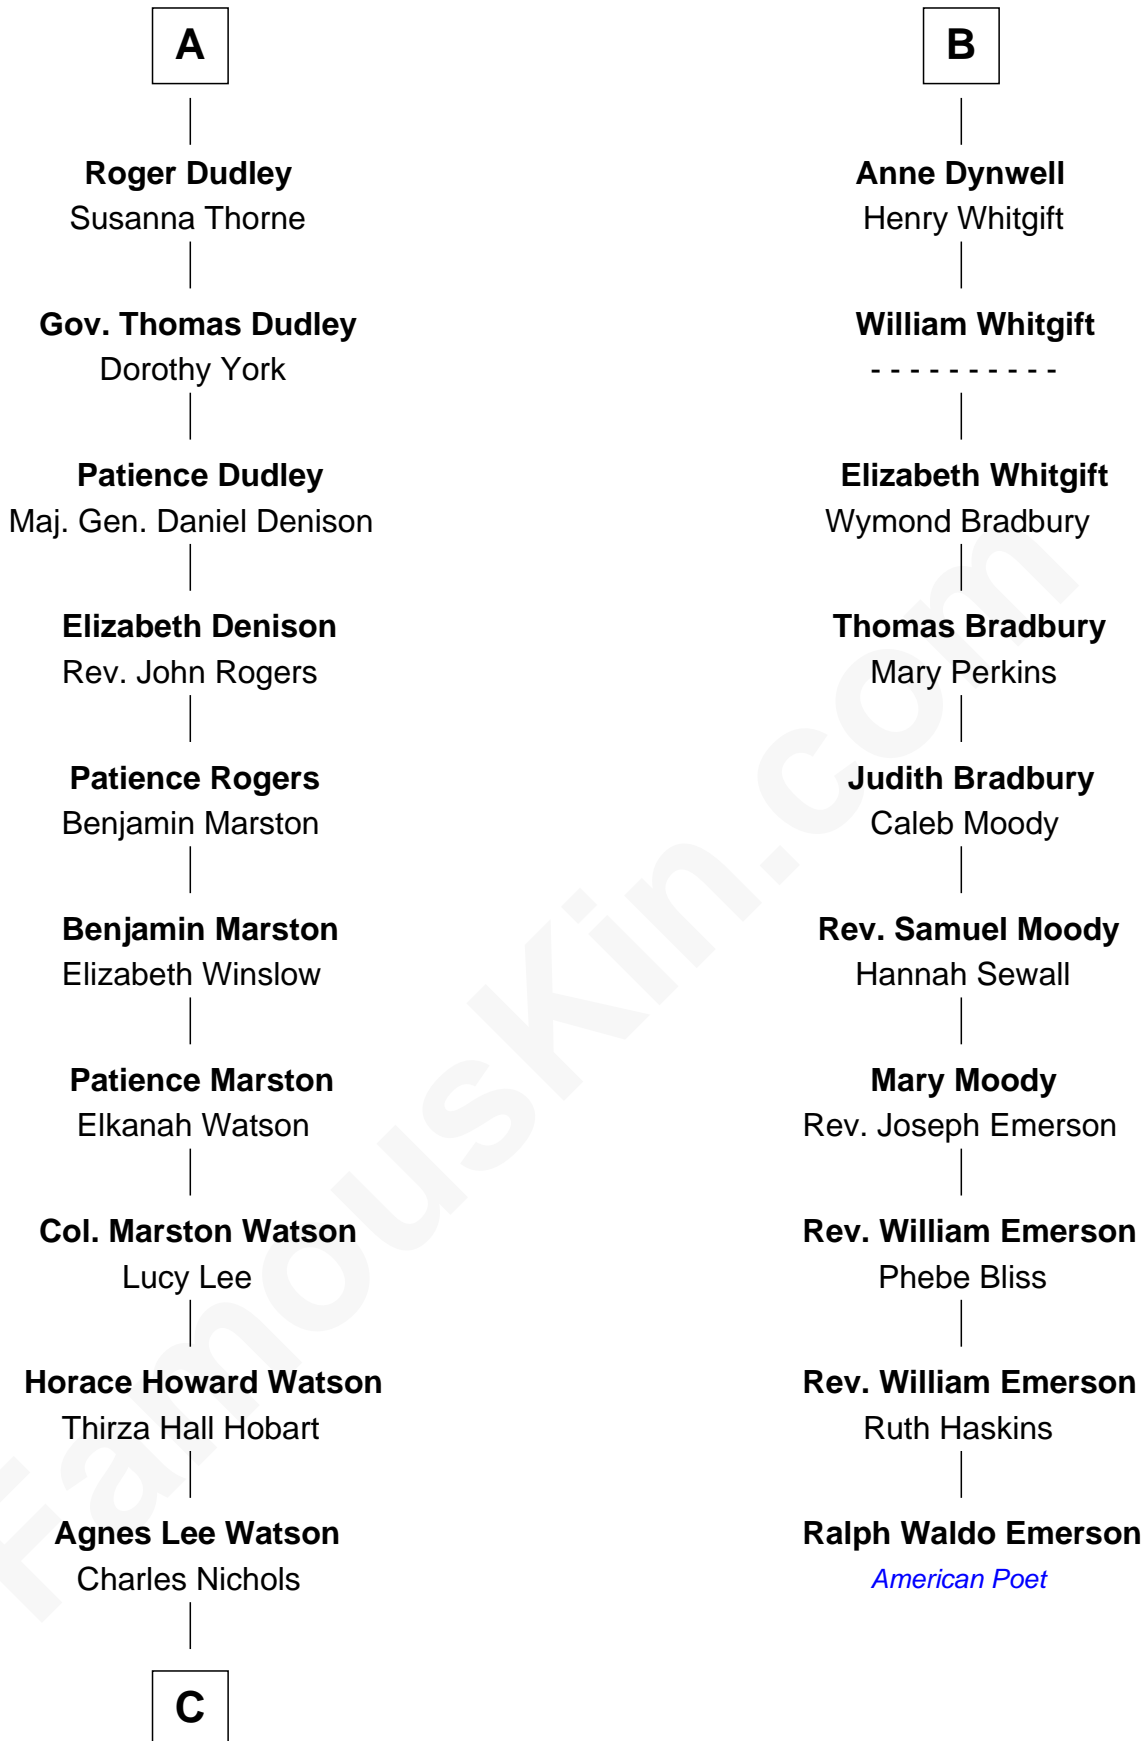

FamousKin.com

Relationship Chart of

John Cena

Movie Actor and WWE Pro Wrestler

16th cousin 5 times removed of

Ralph Waldo Emerson
American Poet

Sir Henry de Percy
Idoine de Clifford

C

—
Charles H. Nichols

Martha Emma Dix

—
Charles Nichols

Julia Ellen Skelton

—
Natalie Nichols

Ulysses John Lupien

—
Carol Frances Lupien

John Joseph Cena