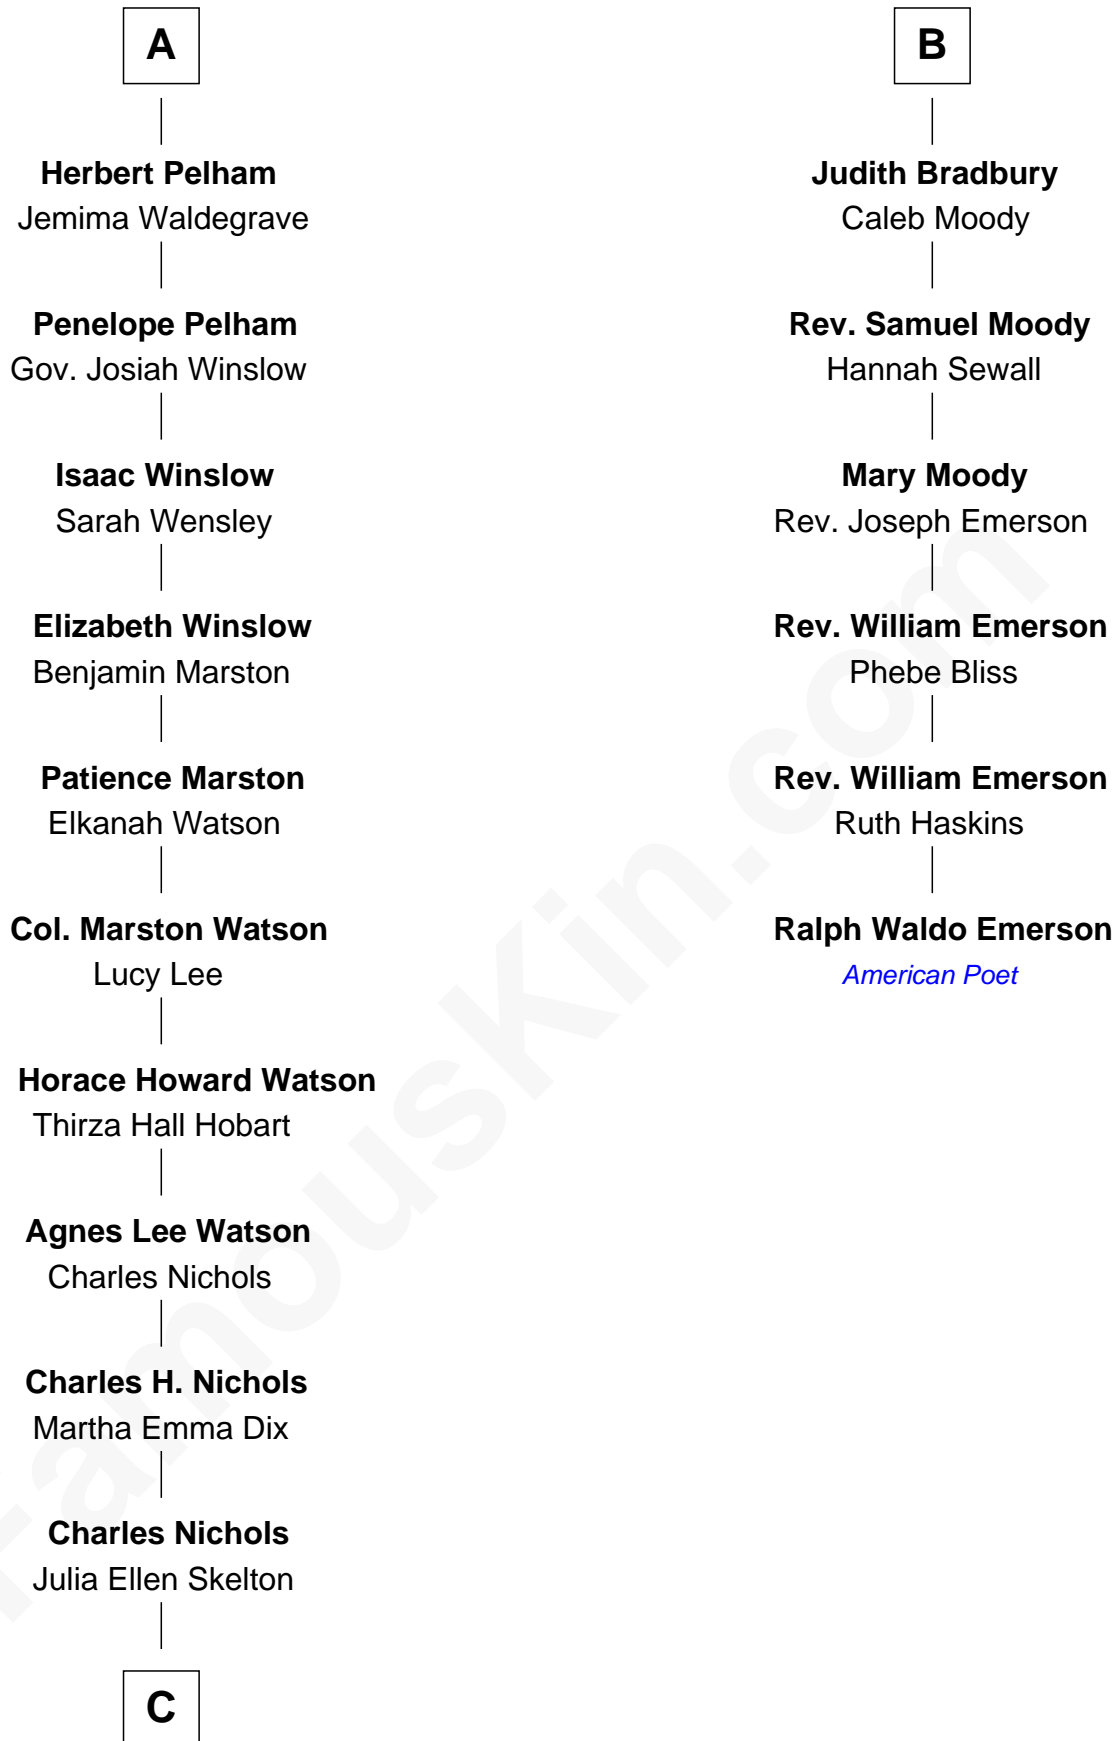

## Relationship Chart of

### John Cena

Movie Actor and WWE Pro Wrestler

12th cousin 7 times removed of

### Ralph Waldo Emerson

American Poet

**Sir Lionel de Welles**  
Joan de Waterton

**C**

**Natalie Nichols**  
Ulysses John Lupien

**Carol Frances Lupien**  
John Joseph Cena

**John Cena**  
*Actor and Pro Wrestler*