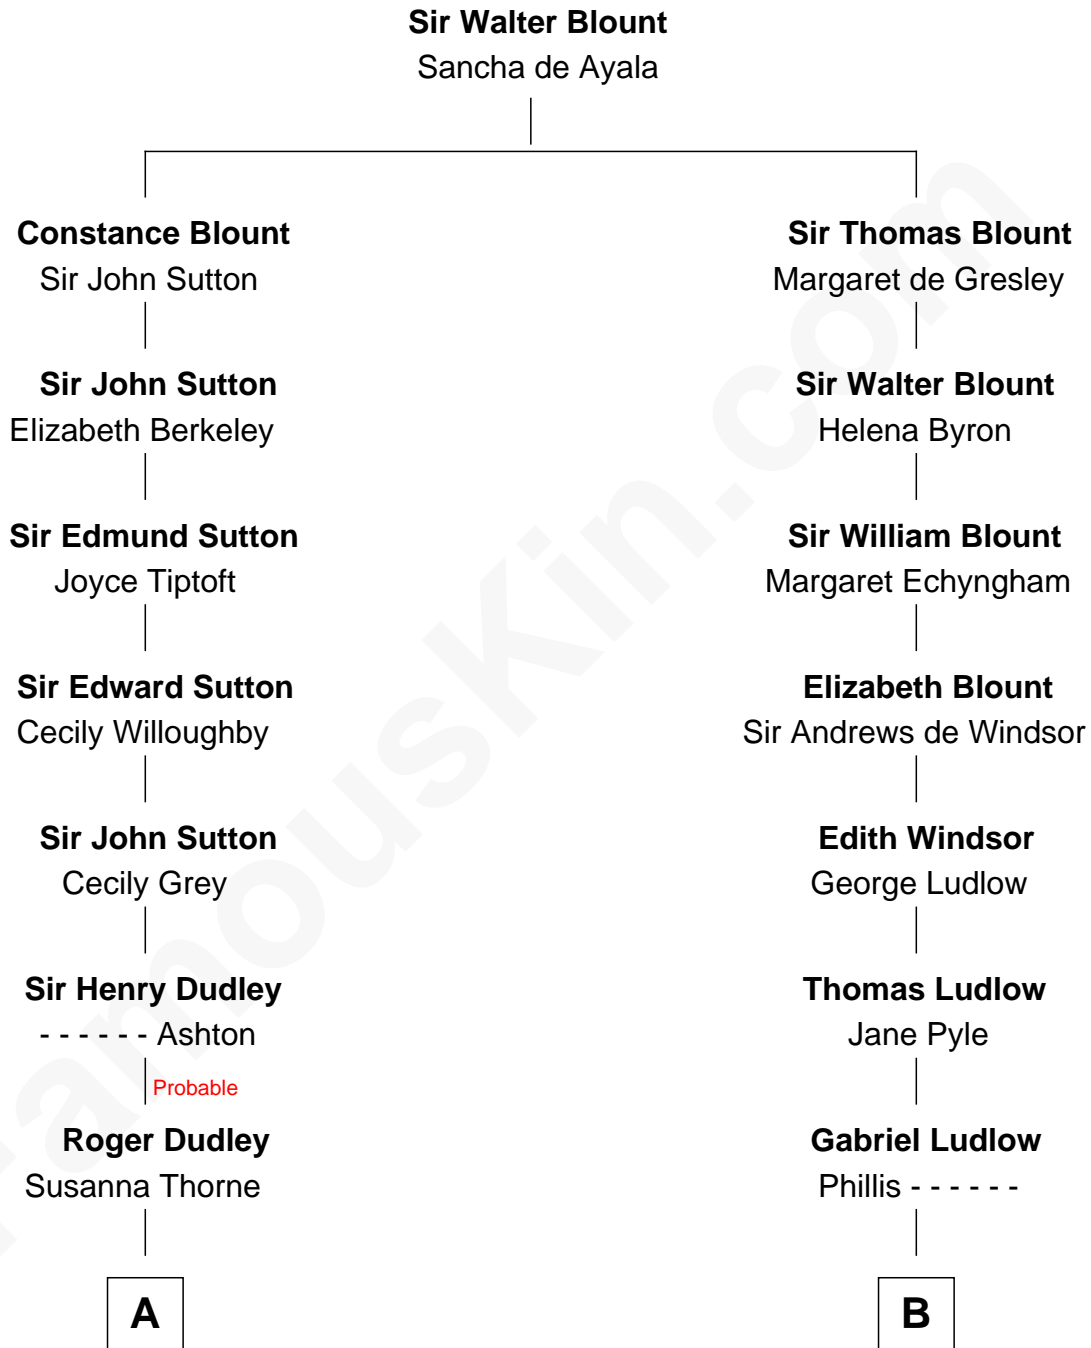

FamousKin.com

Relationship Chart of

John Cena

Movie Actor and WWE Pro Wrestler

15th cousin 5 times removed of

Admiral Richard Byrd
Polar Explorer

C

—
Charles Nichols
Julia Ellen Skelton