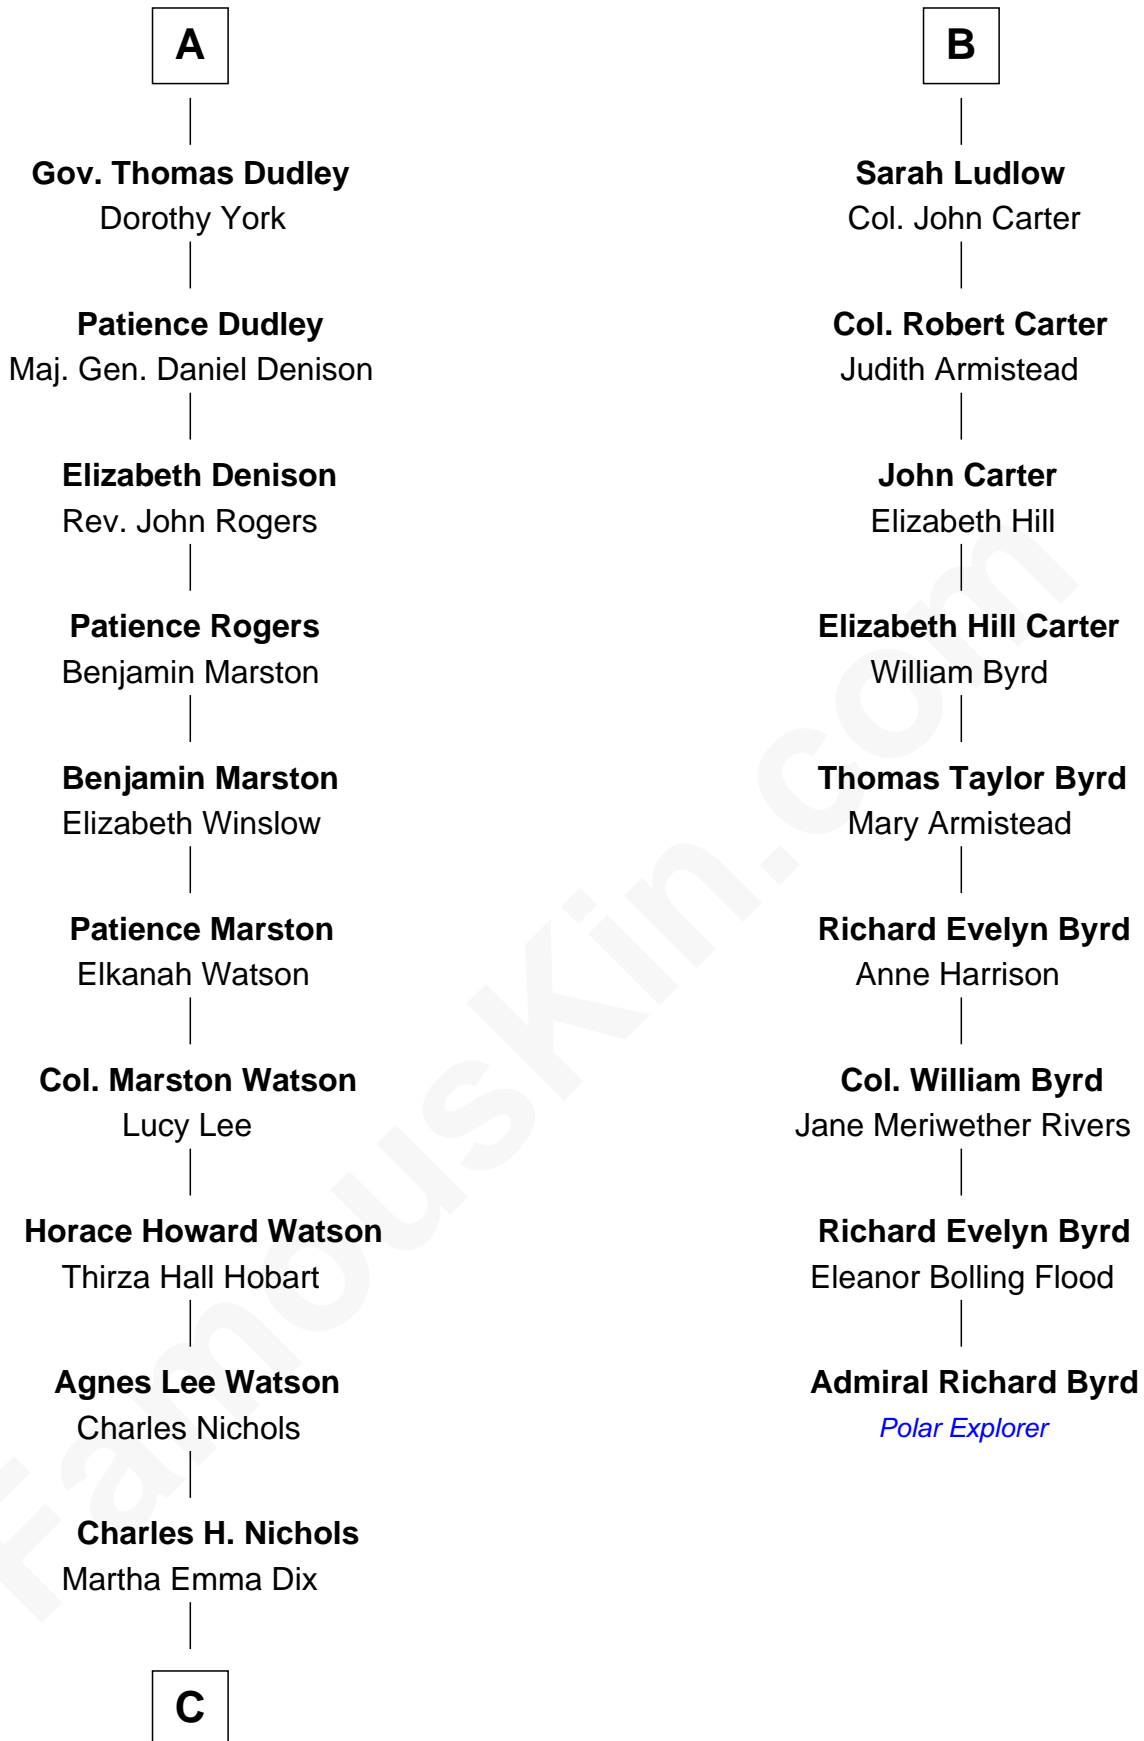

FamousKin.com

Relationship Chart of

John Cena

Movie Actor and WWE Pro Wrestler

15th cousin 5 times removed of

Admiral Richard Byrd
Polar Explorer

C

—
Charles Nichols
Julia Ellen Skelton

—
Natalie Nichols
Ulysses John Lupien

—
Carol Frances Lupien
John Joseph Cena

—
John Cena
Actor and Pro Wrestler

FamousKin.com