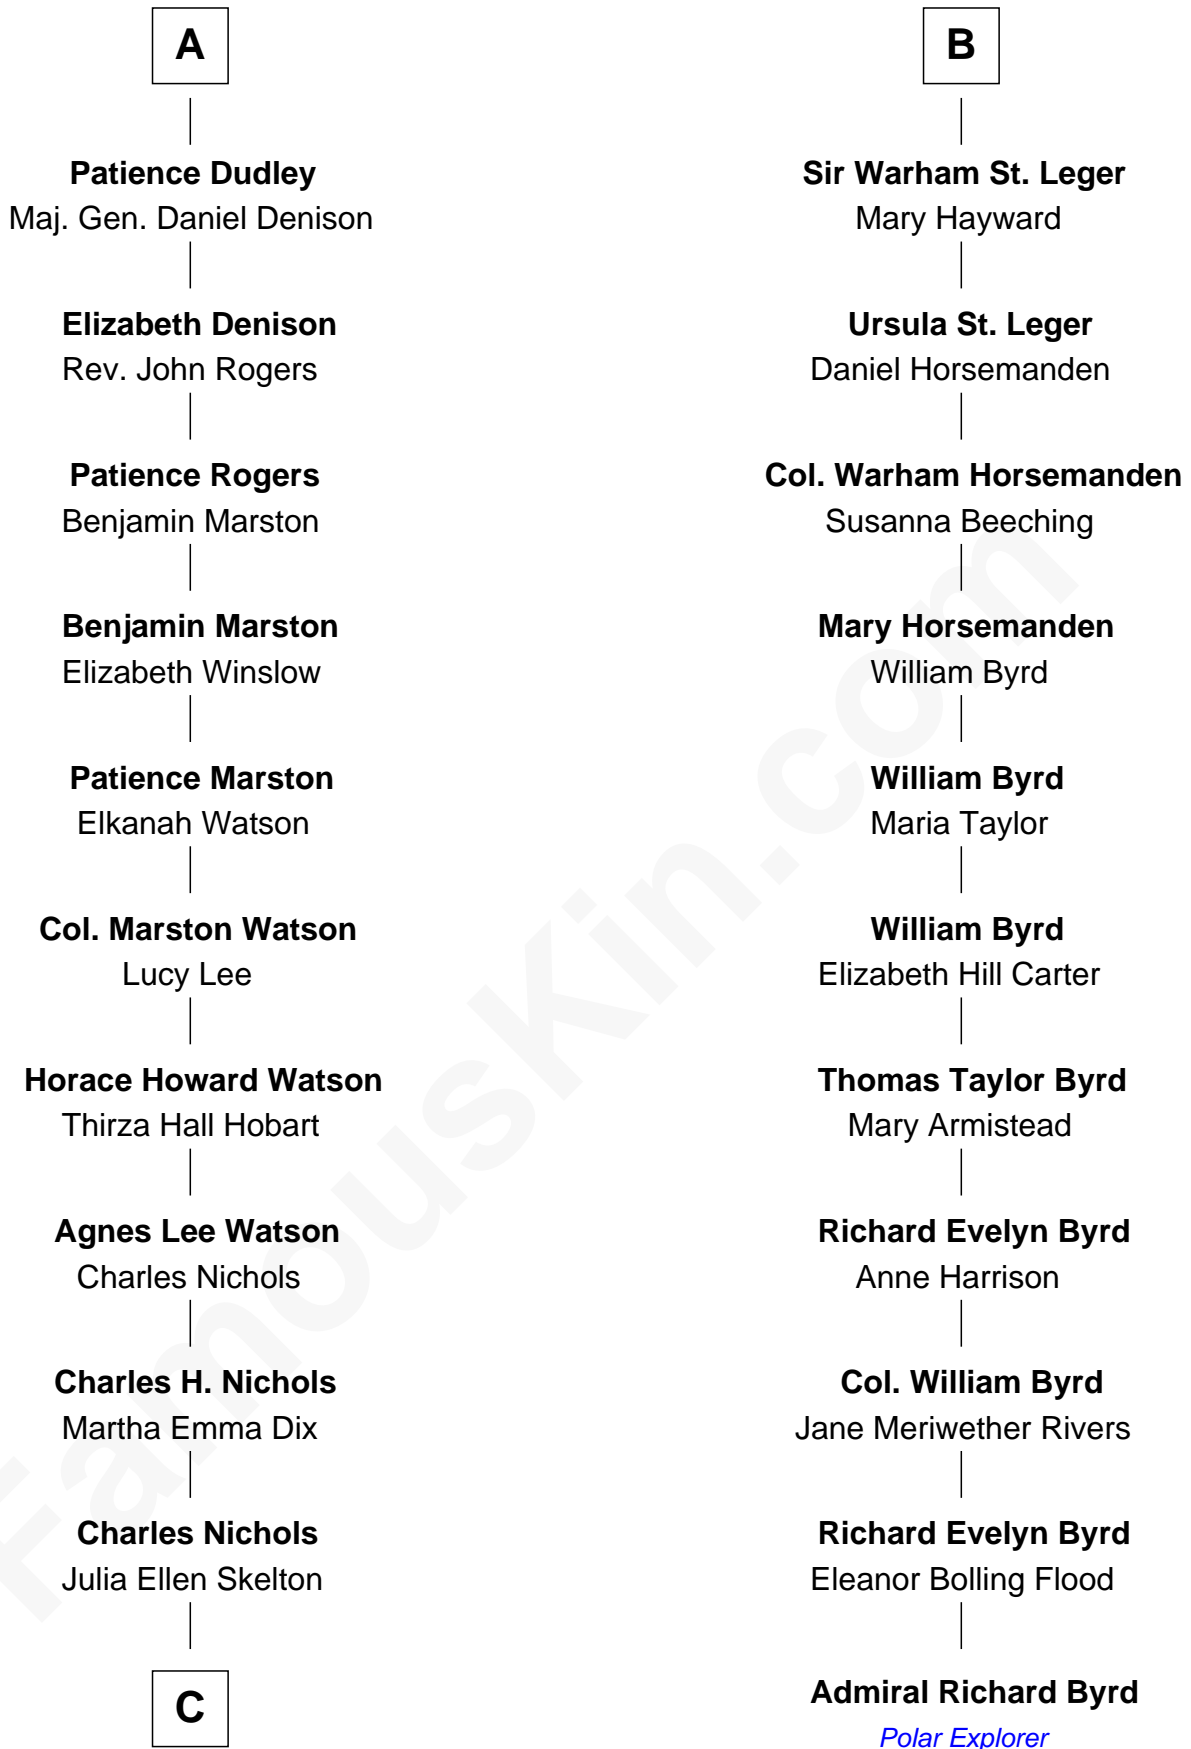

FamousKin.com

Relationship Chart of

John Cena

Movie Actor and WWE Pro Wrestler

17th cousin 2 times removed of

Admiral Richard Byrd
Polar Explorer

C

Natalie Nichols
Ulysses John Lupien