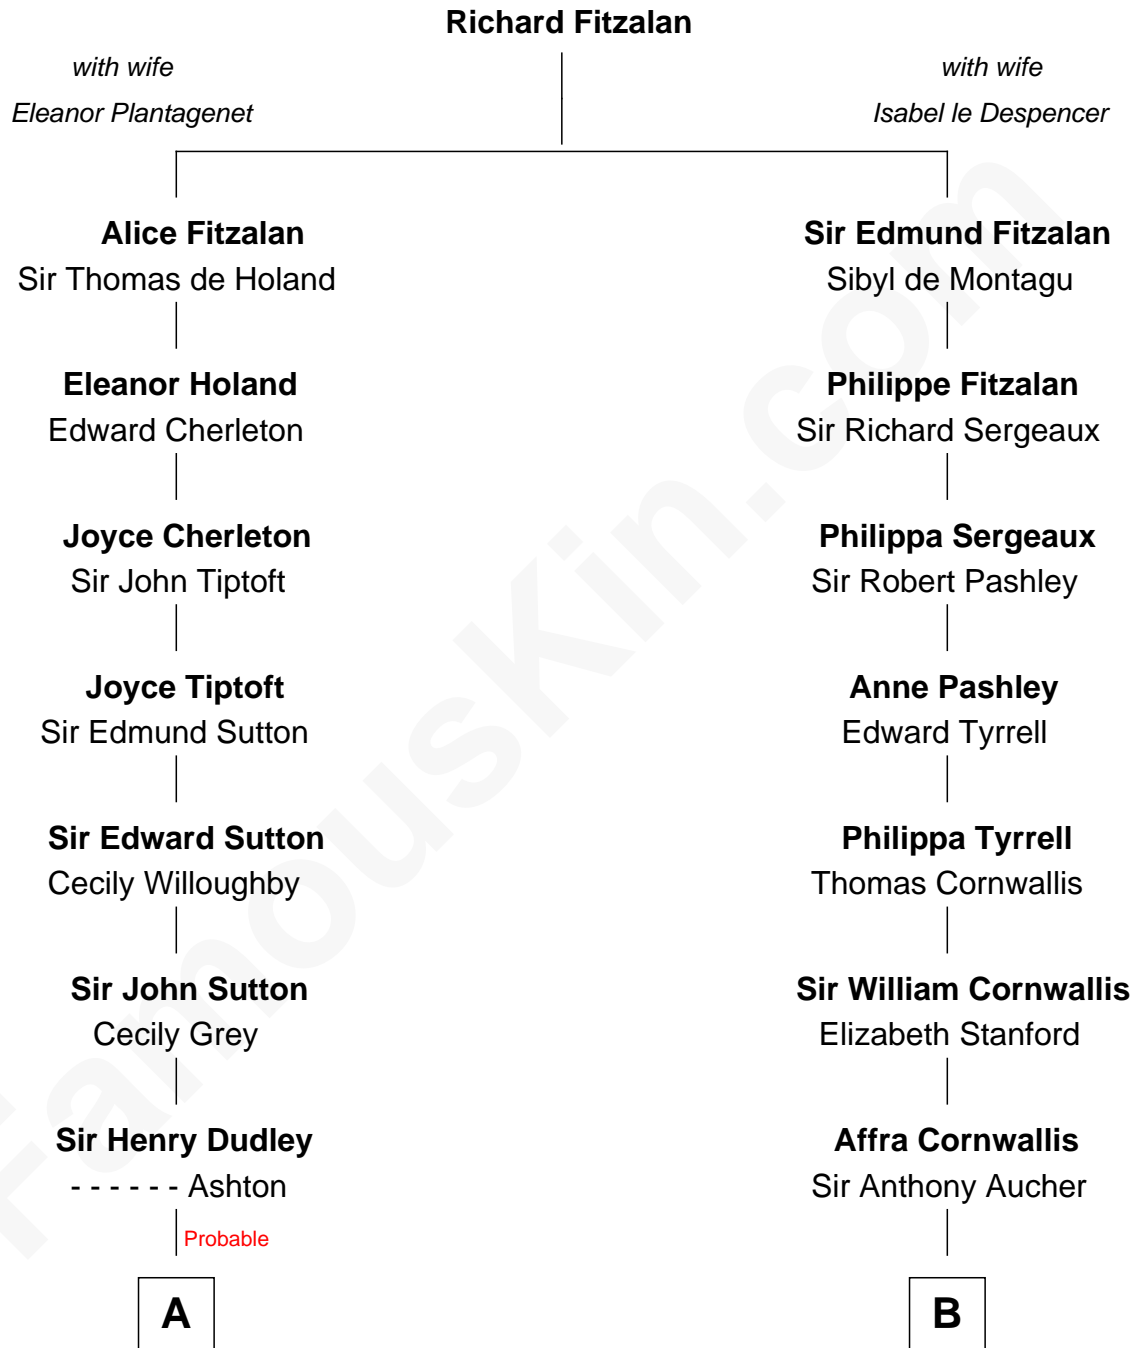

FamousKin.com Relationship Chart of

John Cena

Movie Actor and WWE Pro Wrestler

21st cousin of

Admiral Richard Byrd

Polar Explorer

C

Charles H. Nichols

Actor and Pro Wrestler

D

Eliza Bolling West

Dr. Joel Walker Flood

Col. Henry De La Warr Flood

Mary Elizabeth Trent

Joel Walker Flood

Ella Faulkner