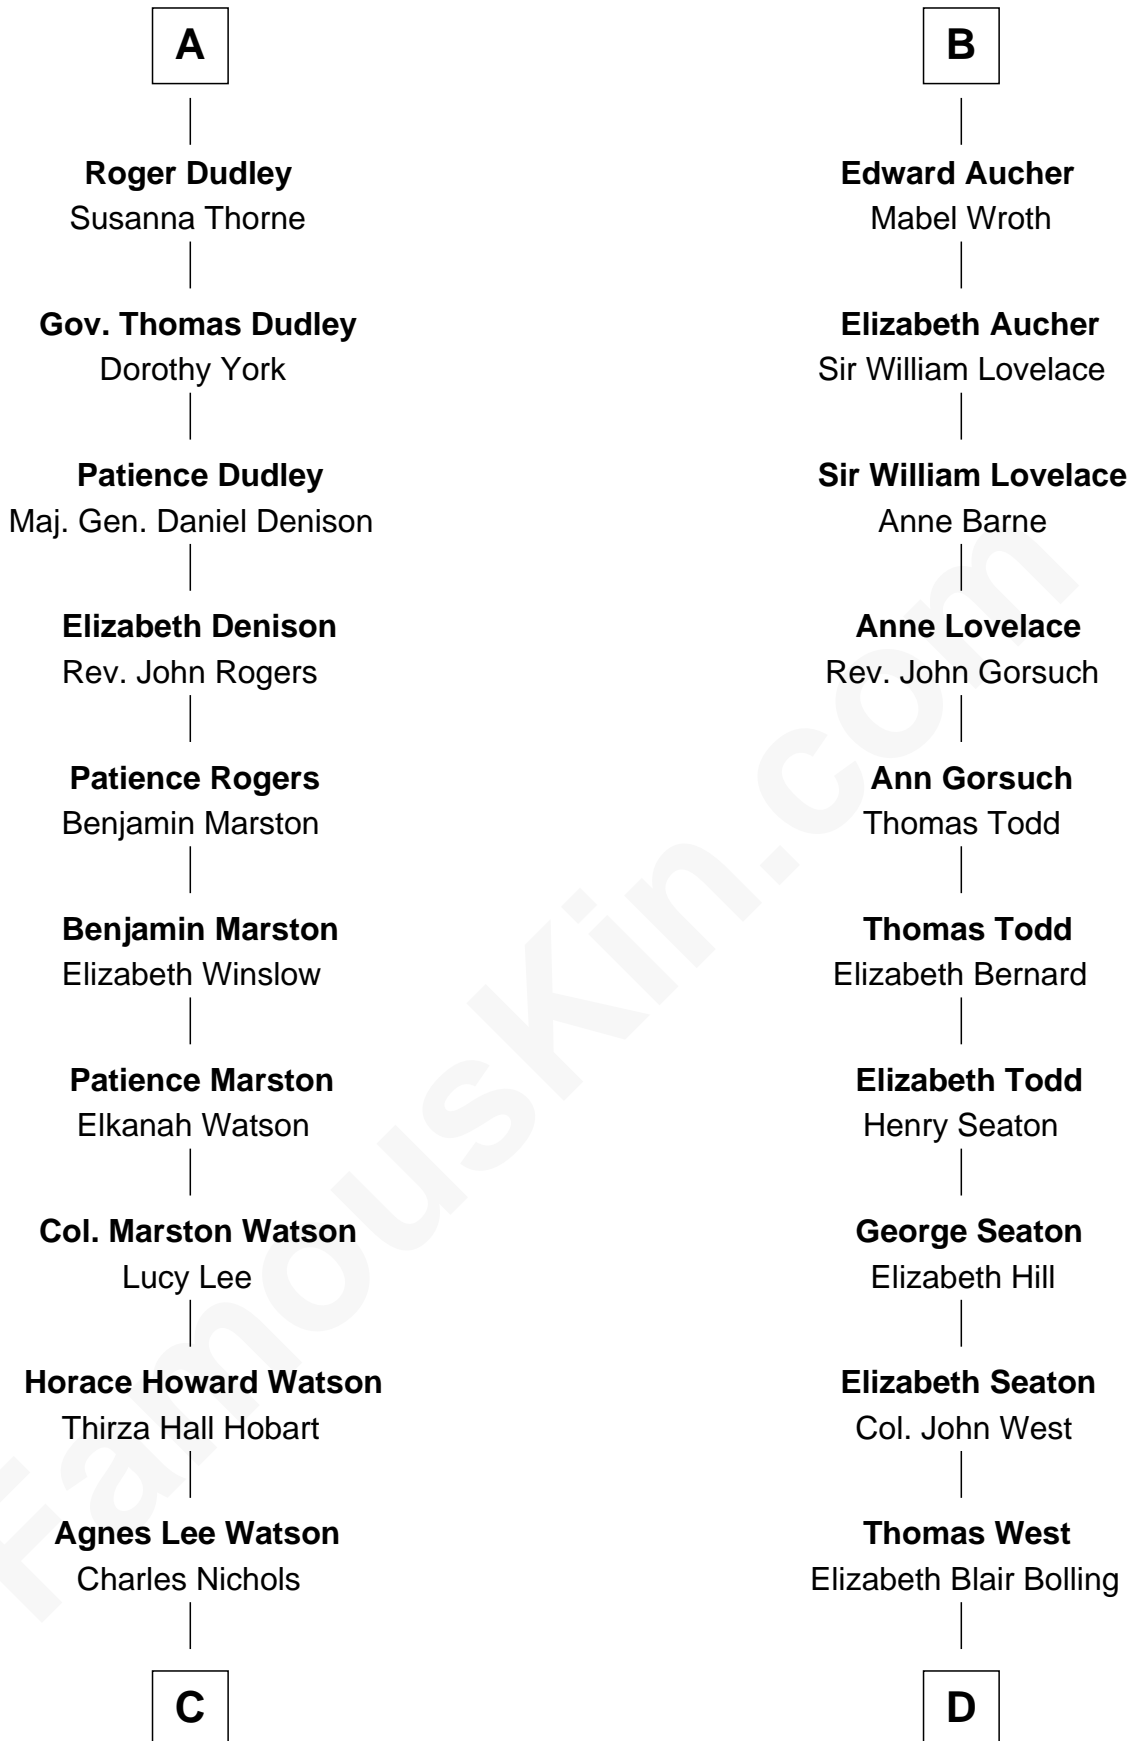

FamousKin.com Relationship Chart of

John Cena

Movie Actor and WWE Pro Wrestler

21st cousin of

Admiral Richard Byrd

Polar Explorer

C

Charles H. Nichols

Actor and Pro Wrestler

D

Eliza Bolling West

Dr. Joel Walker Flood

Col. Henry De La Warr Flood

Mary Elizabeth Trent

Joel Walker Flood

Ella Faulkner