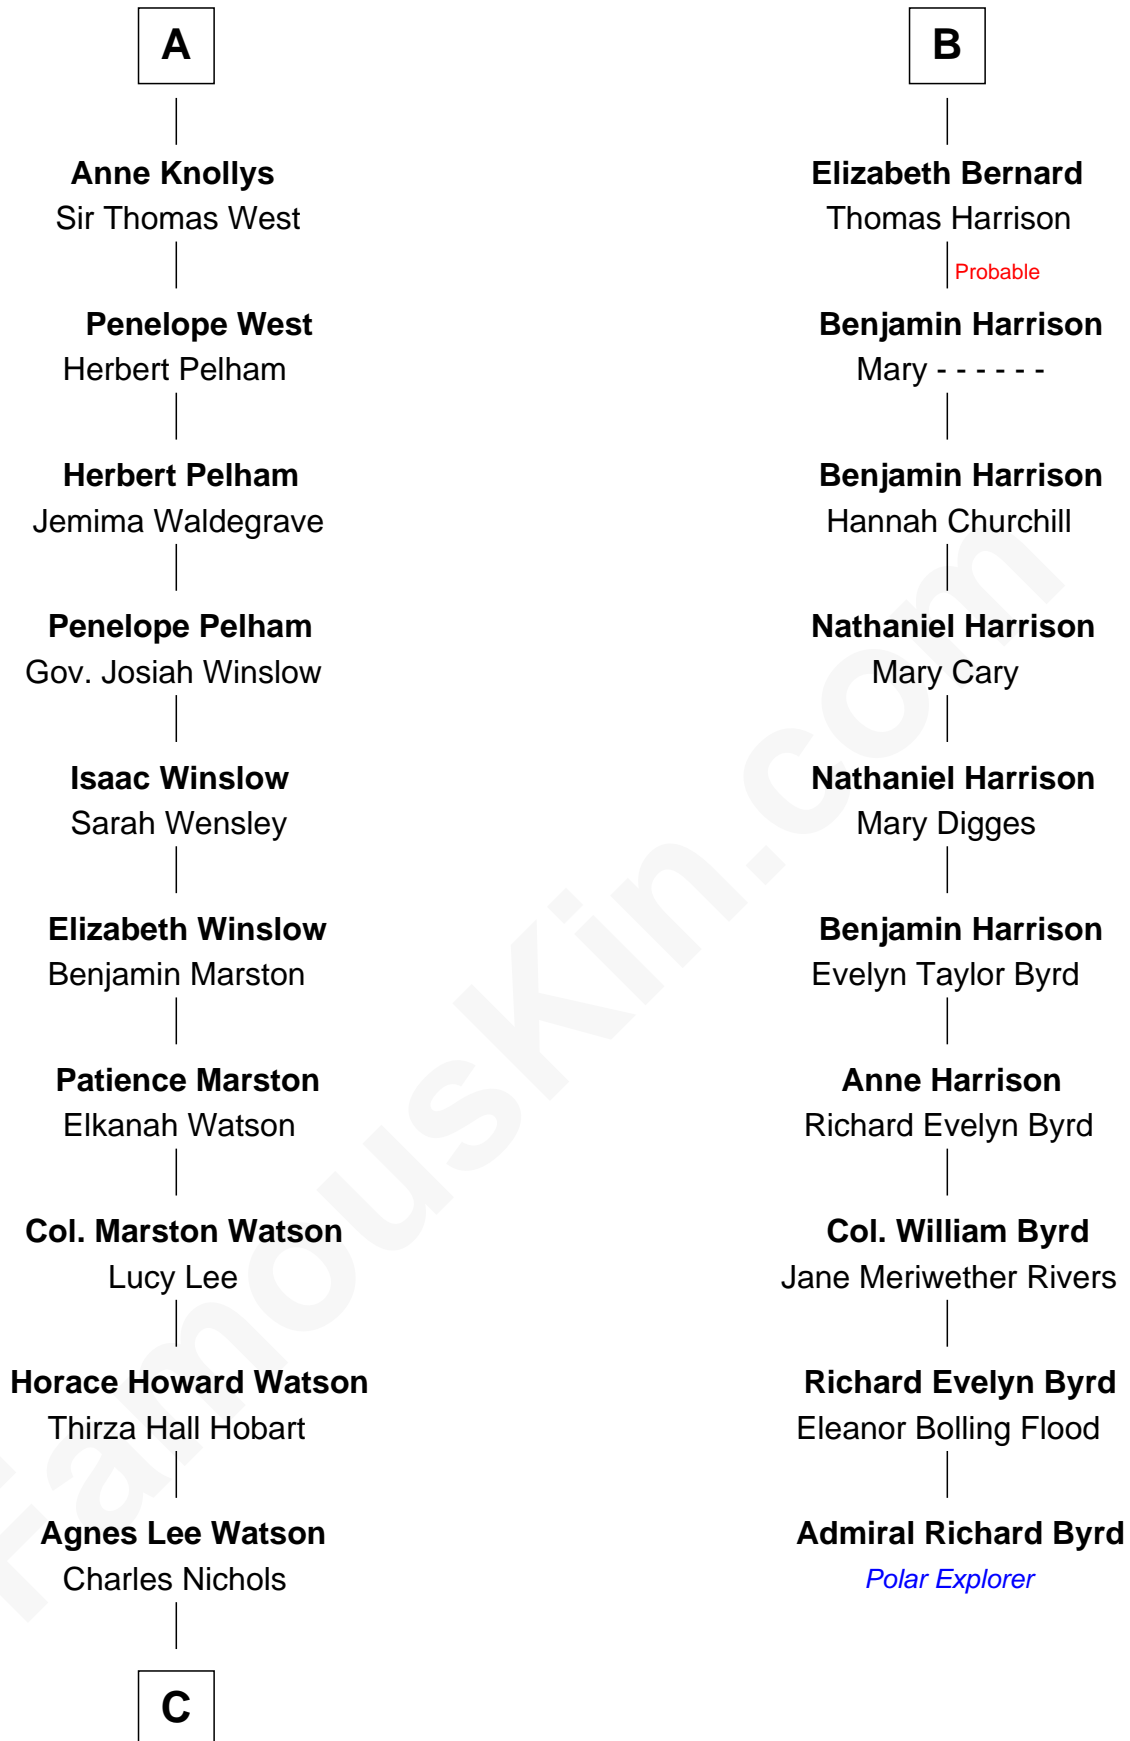

## Relationship Chart of

### John Cena

*Movie Actor and WWE Pro Wrestler*

16th cousin 5 times removed of

**Admiral Richard Byrd**  
*Polar Explorer*

**John de Welles**  
Maud de Roos

**C**

Charles H. Nichols

Martha Emma Dix