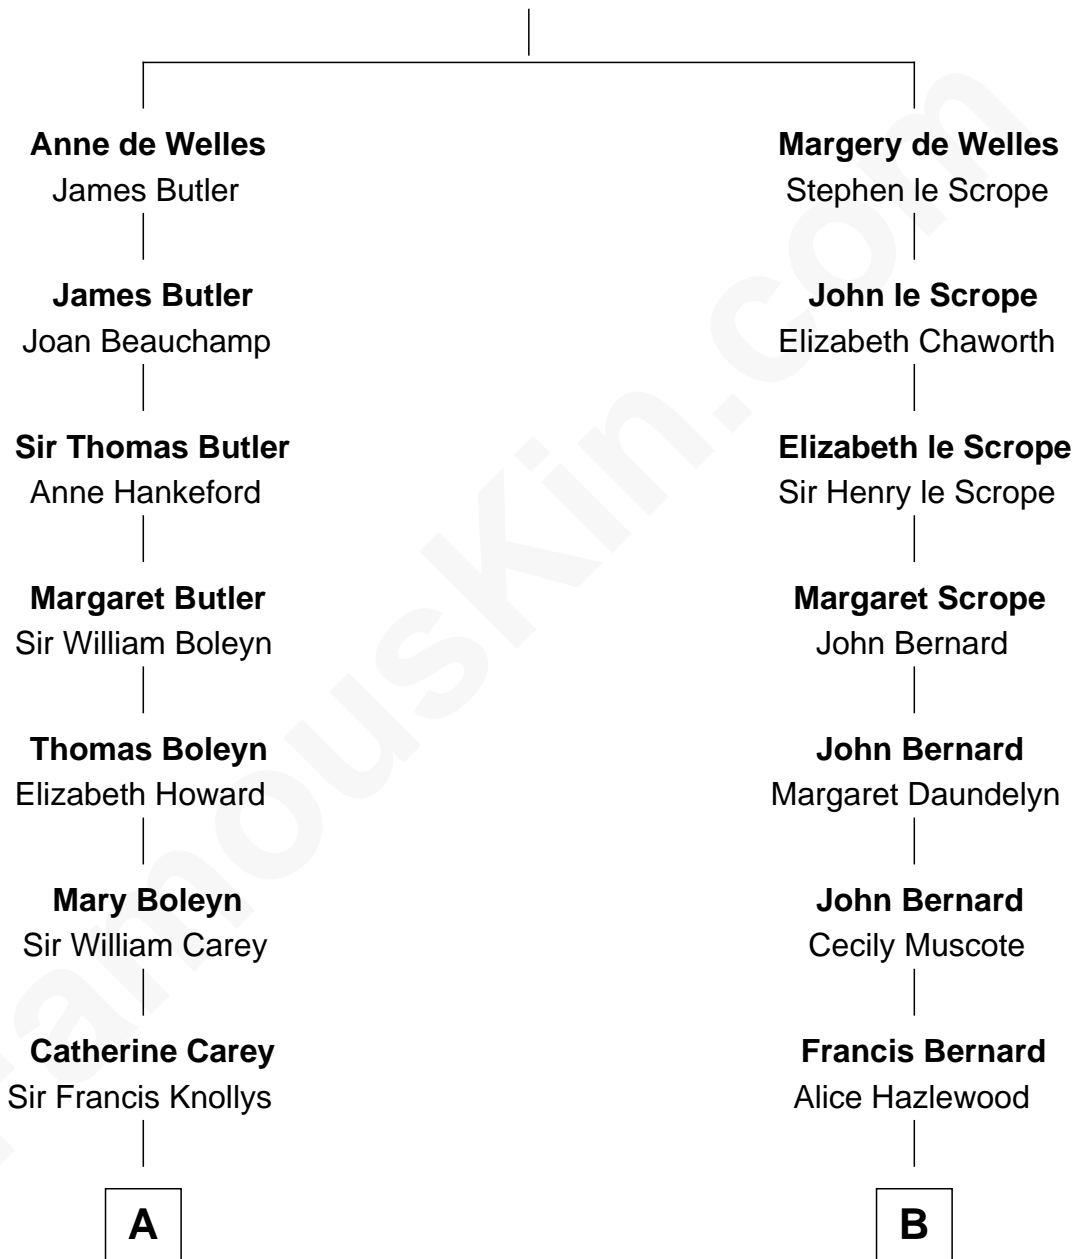

## Relationship Chart of

### John Cena

*Movie Actor and WWE Pro Wrestler*

16th cousin 5 times removed of

**Admiral Richard Byrd**  
*Polar Explorer*

**John de Welles**  
Maud de Roos

**C**

Charles H. Nichols

Martha Emma Dix

Charles Nichols

Julia Ellen Skelton

Natalie Nichols

Ulysses John Lupien

Carol Frances Lupien

John Joseph Cena

**John Cena**

*Actor and Pro Wrestler*