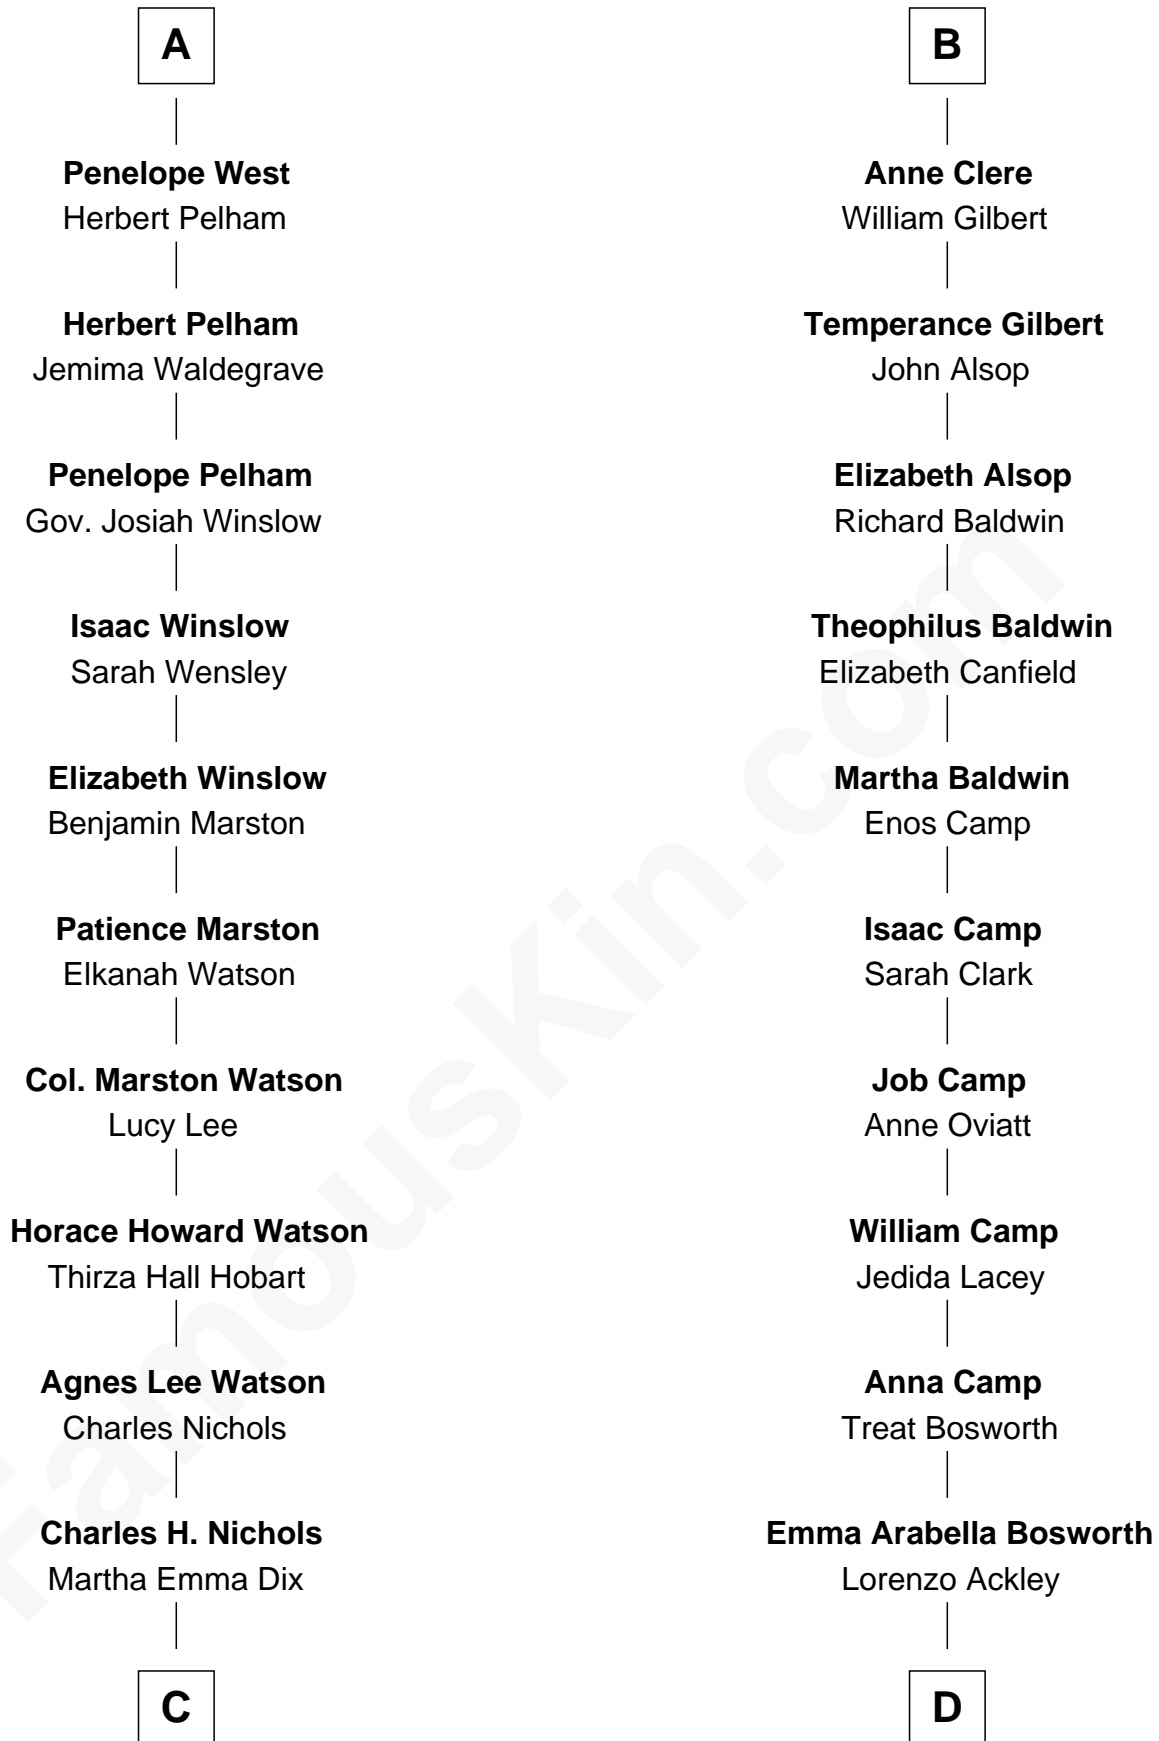

## Relationship Chart of

### Sydney Biddle Barrows

Mayflower Madam

**Sir Michael de la Pole**

Katherine Wingfield

**C**

**Charles Nichols**  
Julia Ellen Skelton

**Natalie Nichols**  
Ulysses John Lupien

**Carol Frances Lupien**  
John Joseph Cena

**Sydney Biddle Barrows**  
*Mayflower Madam*