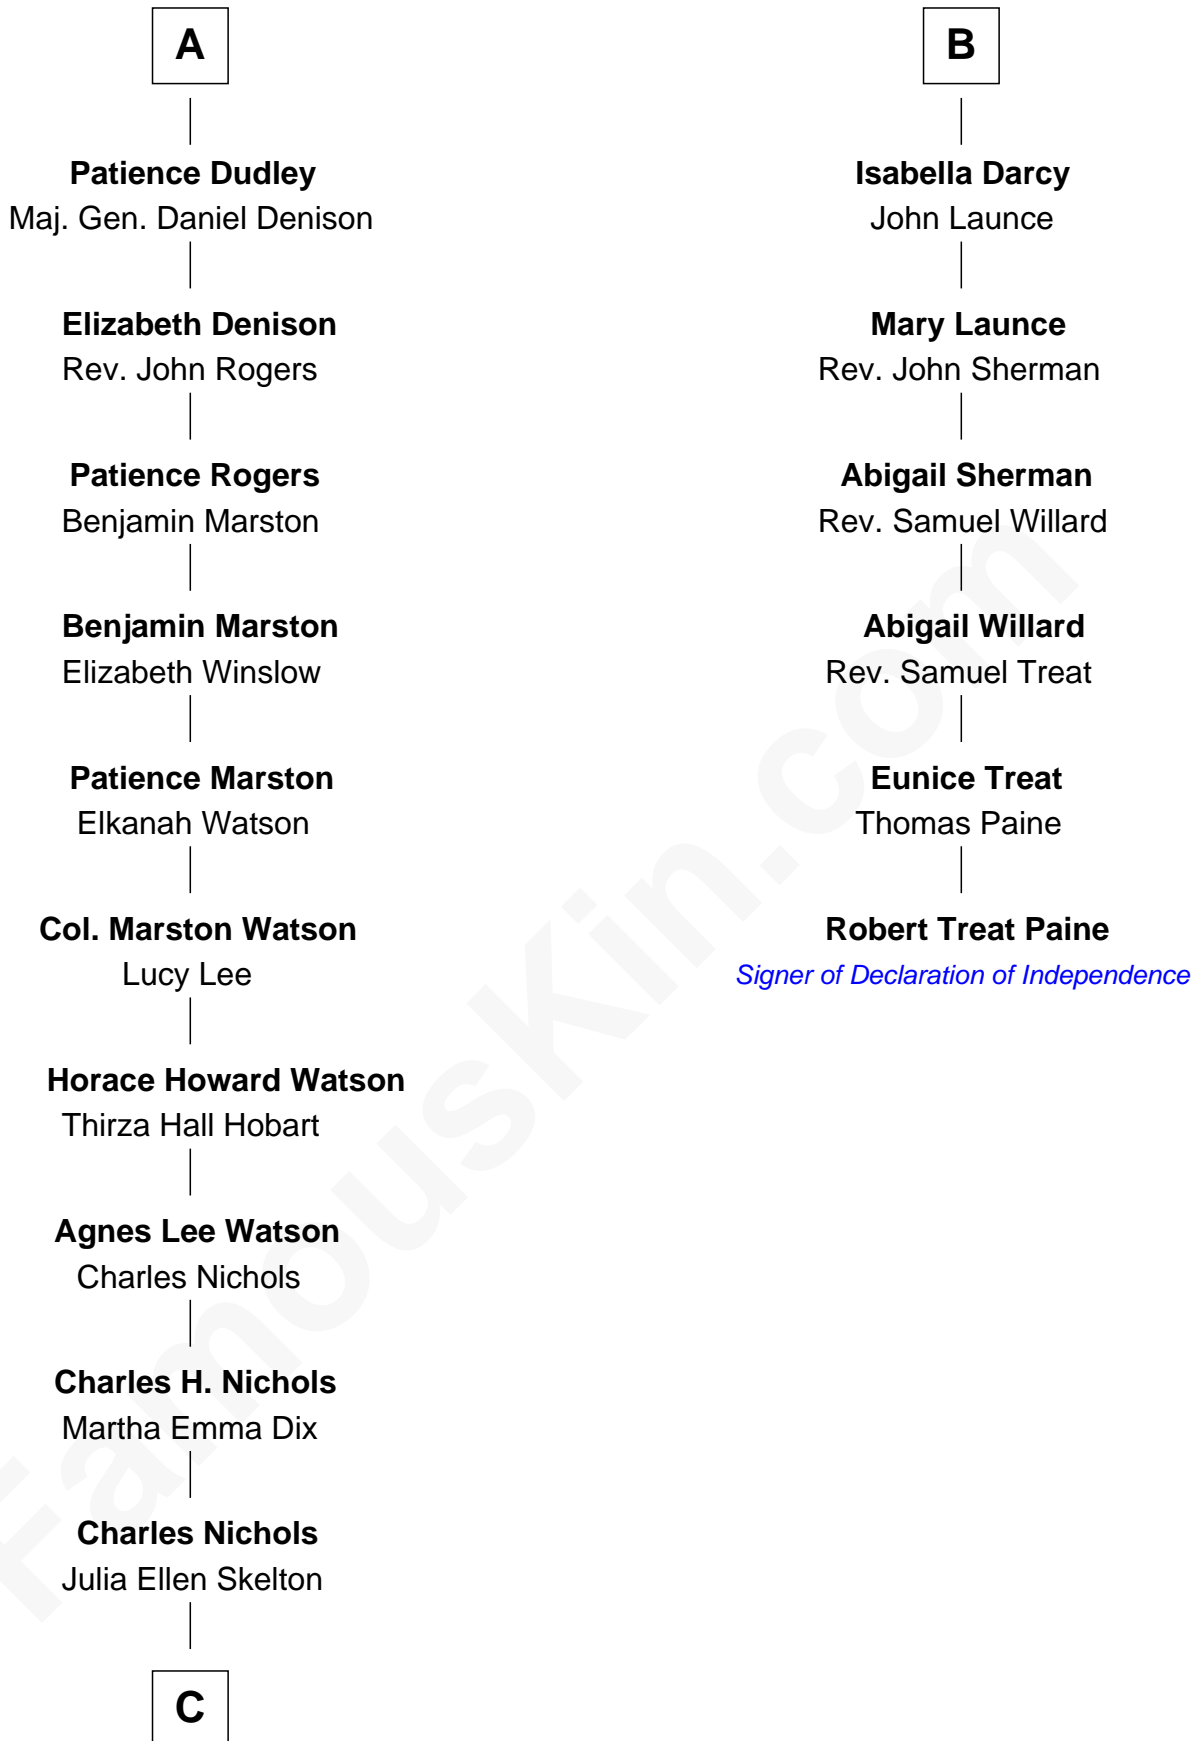

FamousKin.com

Relationship Chart of

John Cena

Movie Actor and WWE Pro Wrestler

12th cousin 7 times removed of

Robert Treat Paine

Signer of the Declaration of Independence

C