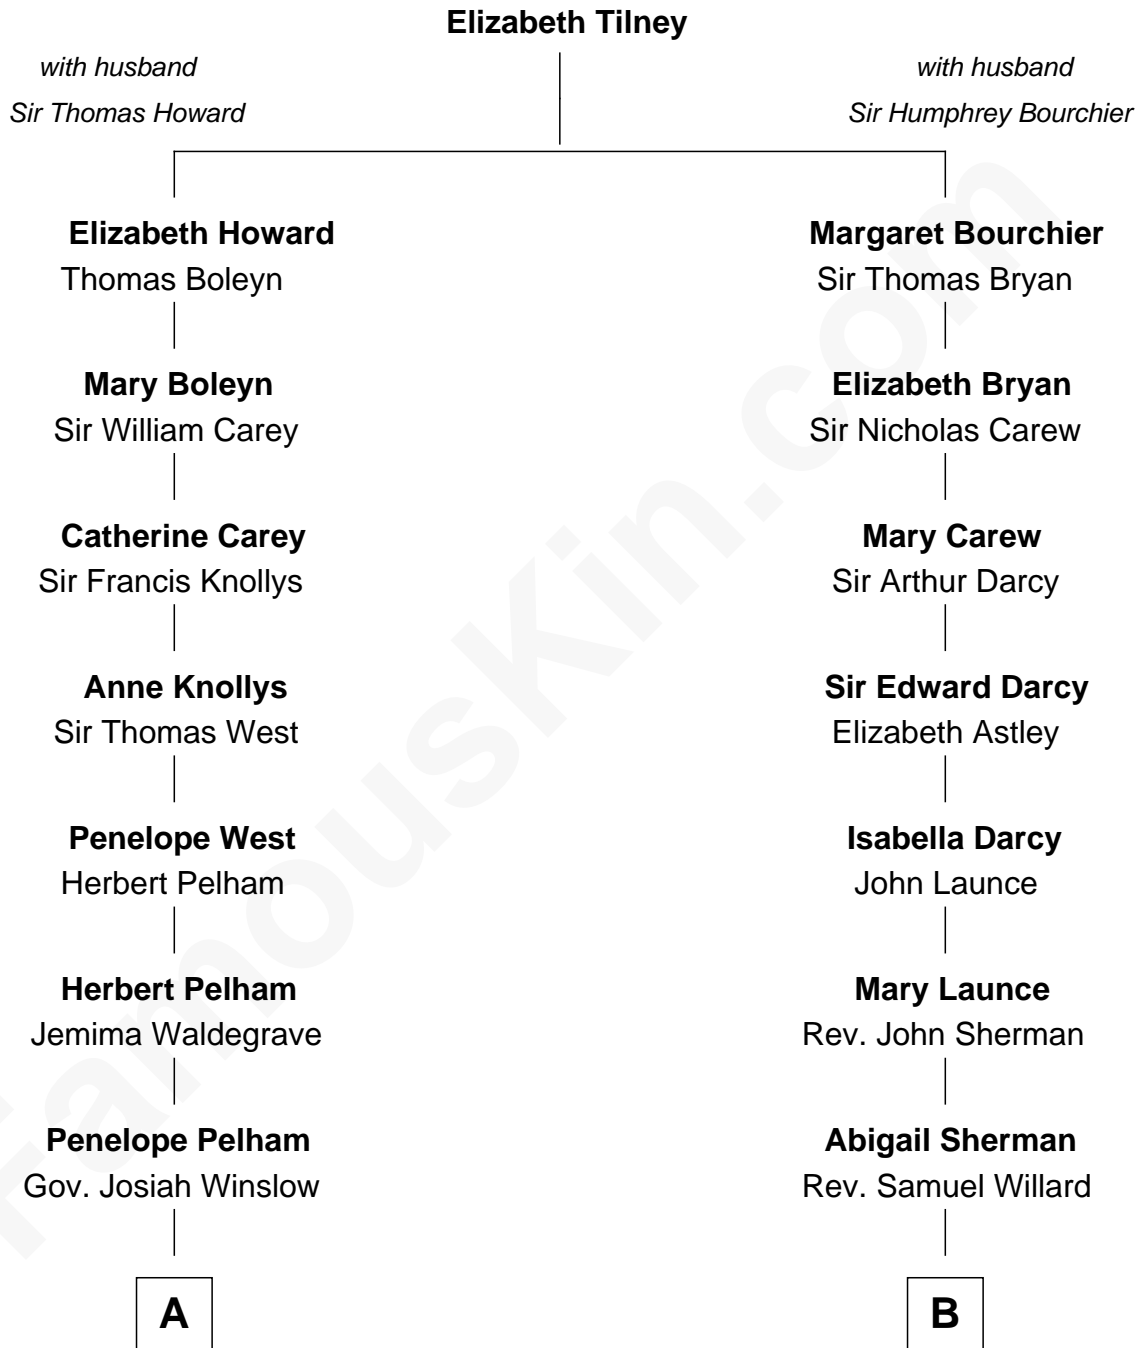

Robert Treat Paine

Signer of the Declaration of Independence