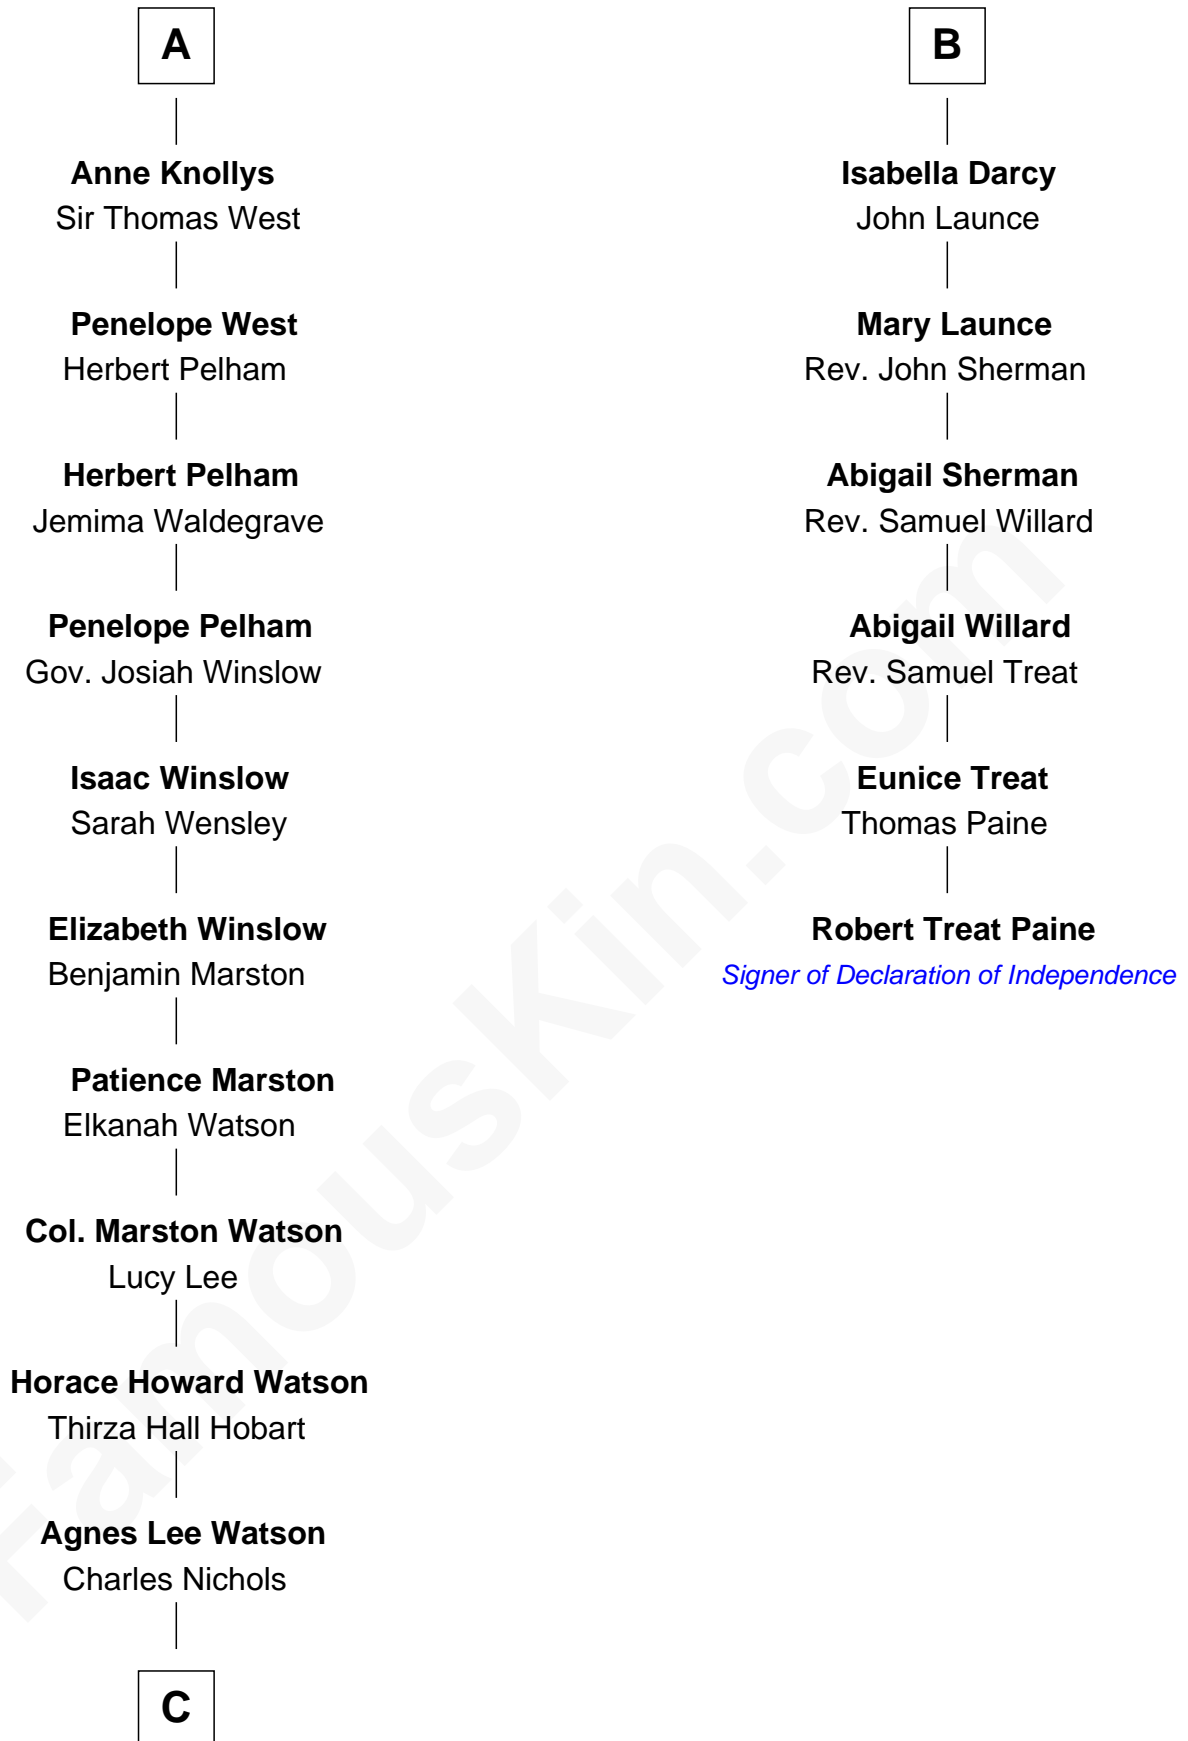

FamousKin.com

Relationship Chart of

John Cena

Movie Actor and WWE Pro Wrestler

12th cousin 9 times removed of

Robert Treat Paine

Signer of the Declaration of Independence

C