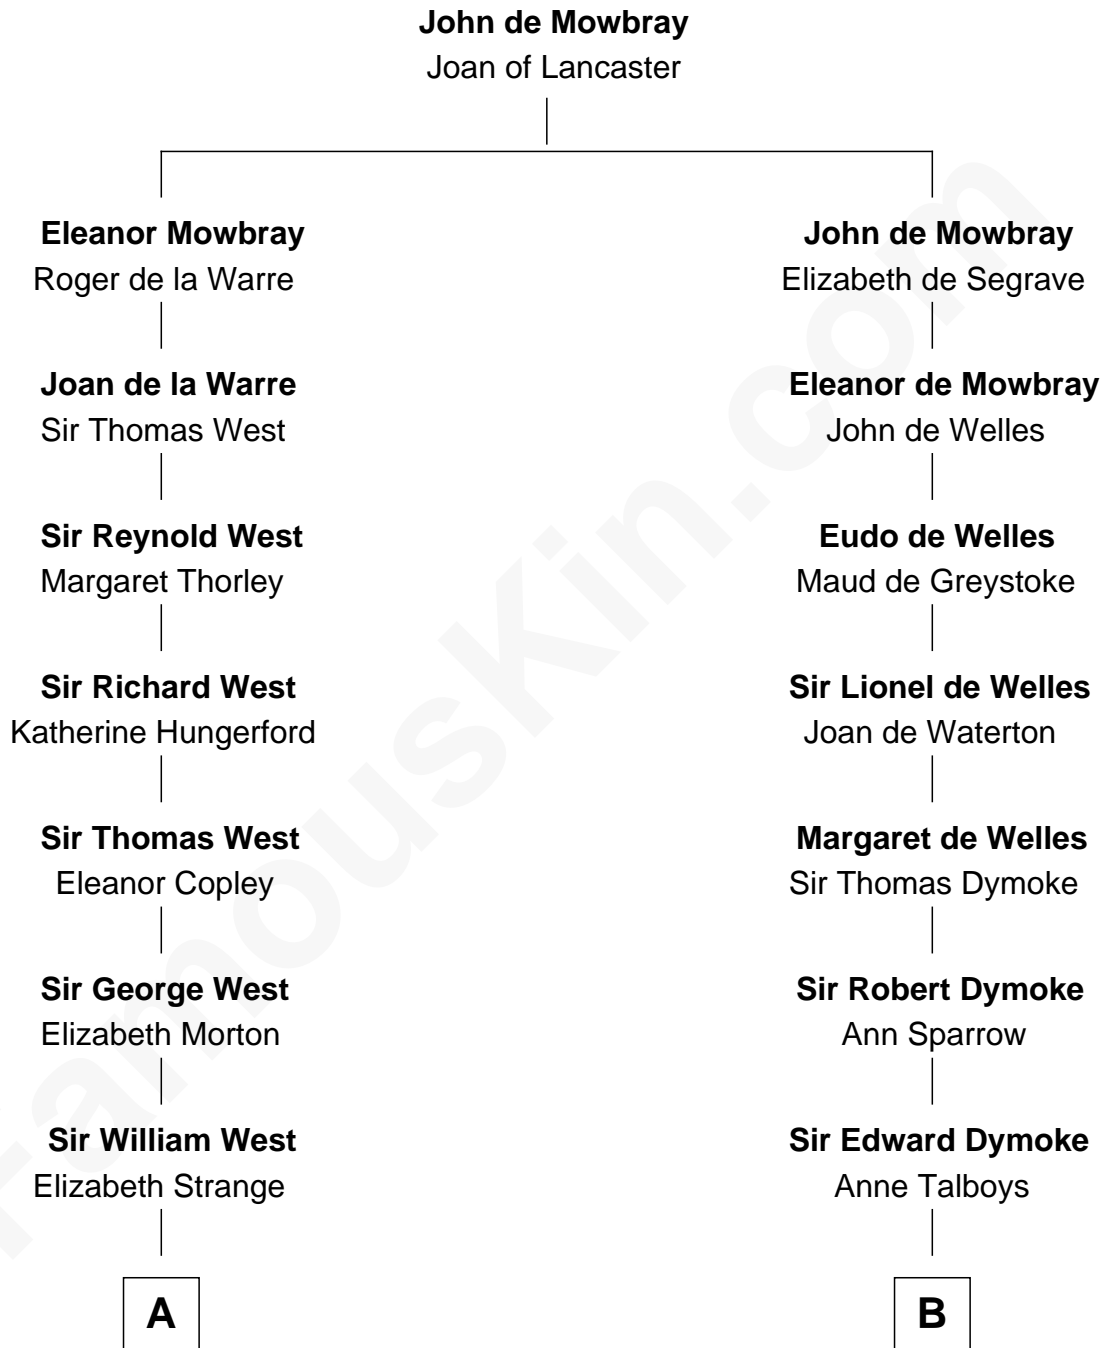

FamousKin.com

Relationship Chart of

John Cena

Movie Actor and WWE Pro Wrestler

13th cousin 8 times removed of

Thomas Nelson

Signer of the Declaration of Independence

C