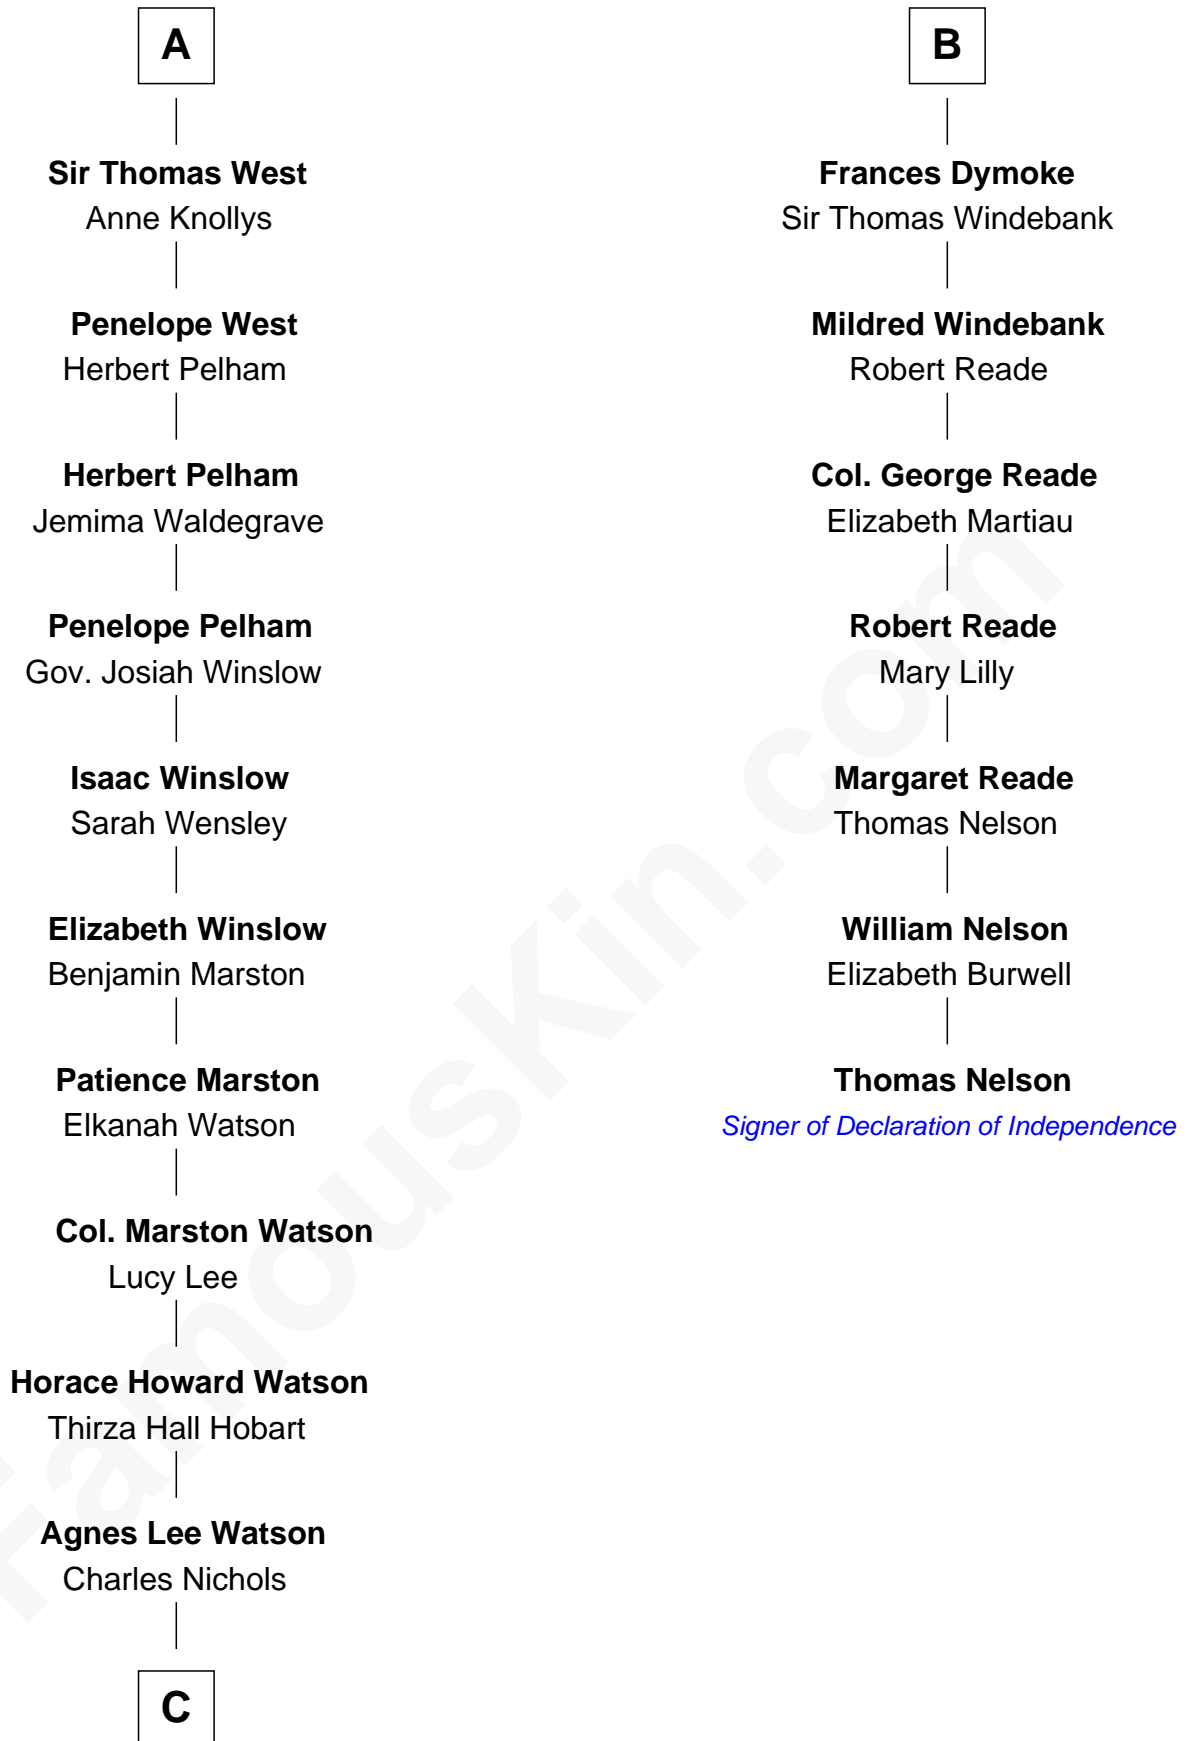

FamousKin.com

Relationship Chart of

John Cena

Movie Actor and WWE Pro Wrestler

13th cousin 8 times removed of

Thomas Nelson

Signer of the Declaration of Independence

C