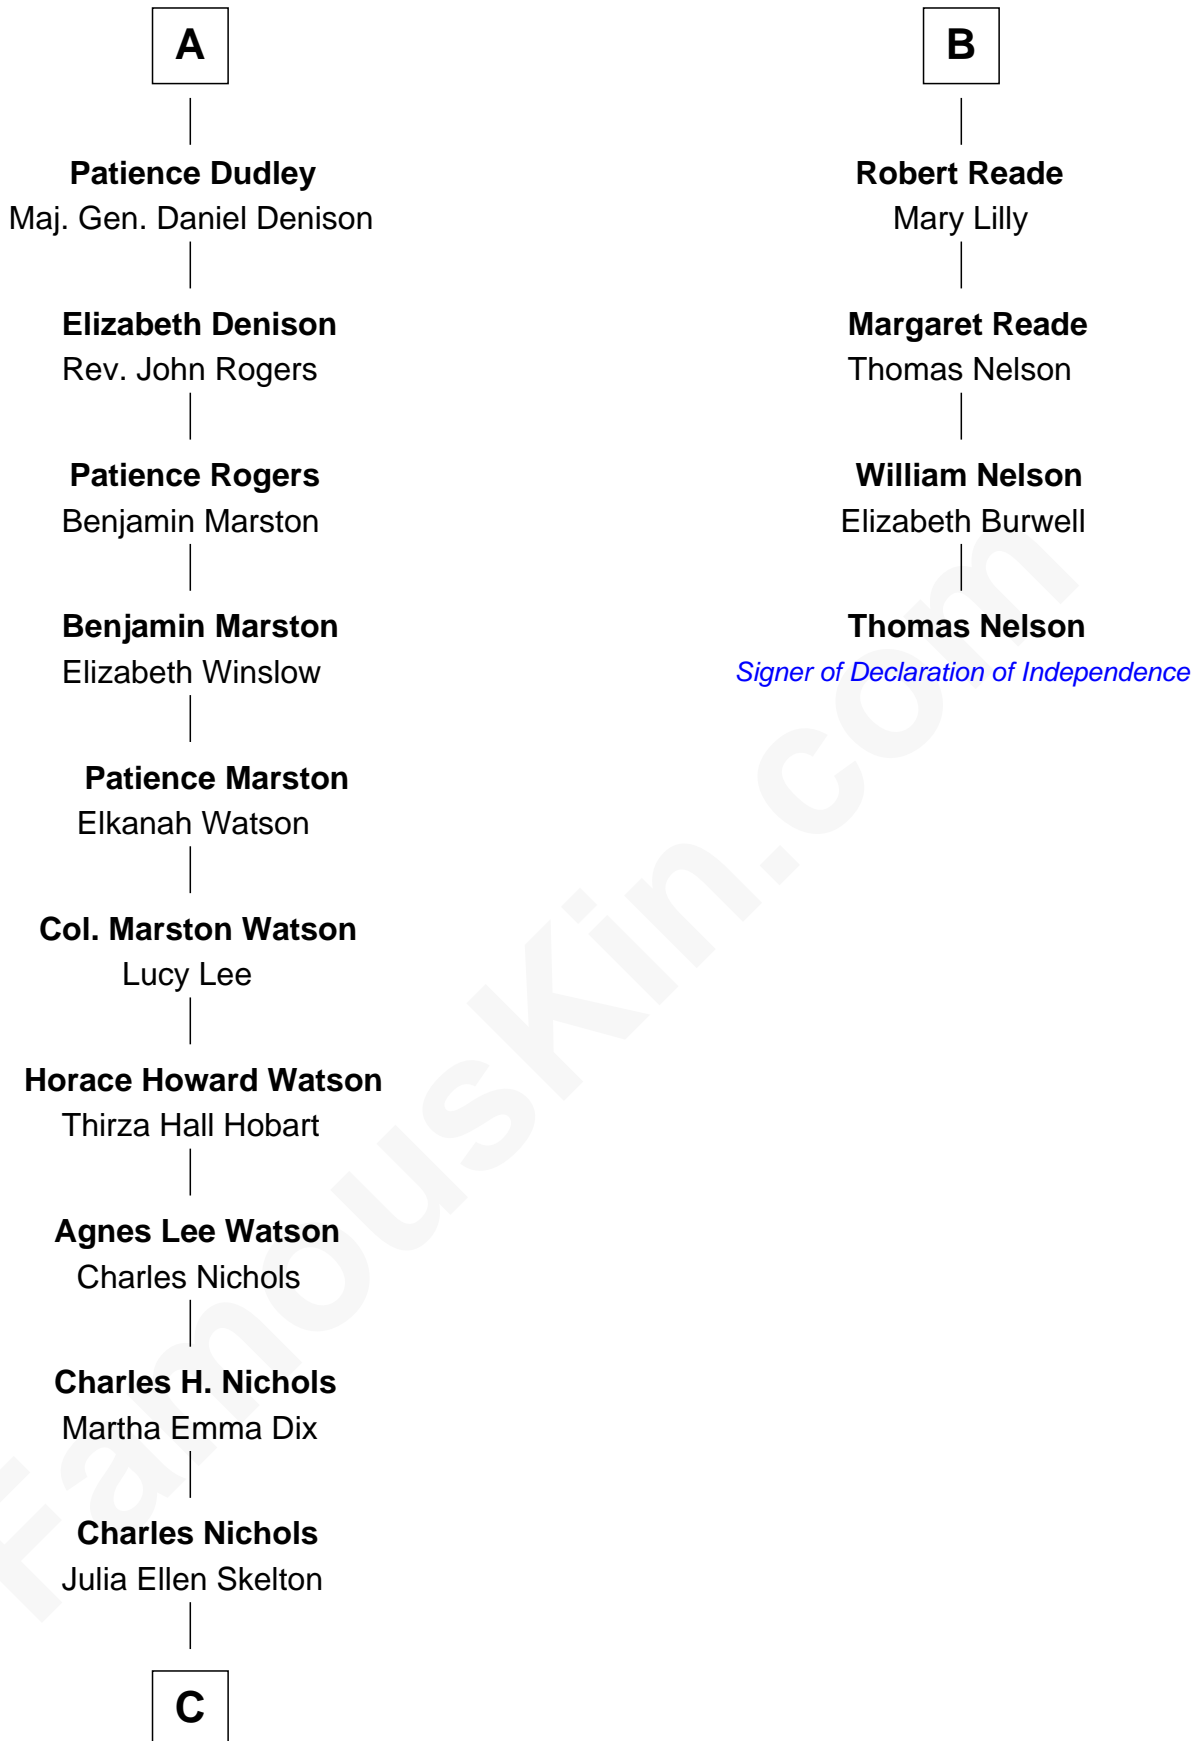

FamousKin.com

Relationship Chart of

John Cena

Movie Actor and WWE Pro Wrestler

10th cousin 9 times removed of

Thomas Nelson

Signer of the Declaration of Independence

C