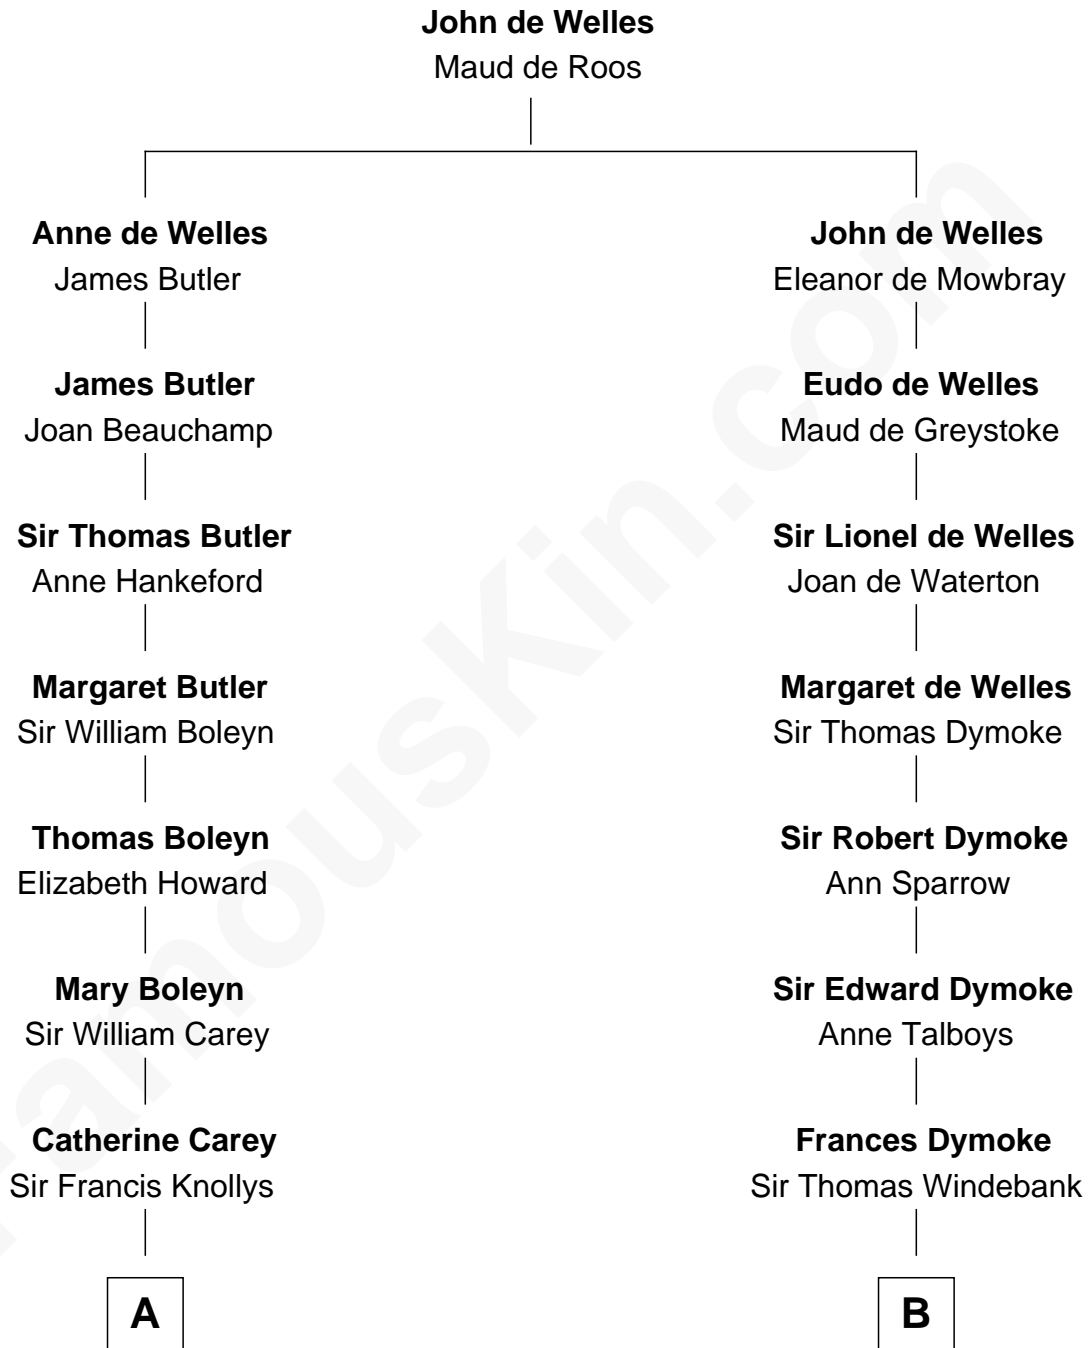

FamousKin.com

Relationship Chart of

John Cena

Movie Actor and WWE Pro Wrestler

12th cousin 9 times removed of

Thomas Nelson

Signer of the Declaration of Independence

C

—
Charles H. Nichols

Martha Emma Dix

—
Charles Nichols

Julia Ellen Skelton

—
Natalie Nichols

Ulysses John Lupien

—
Carol Frances Lupien

John Joseph Cena