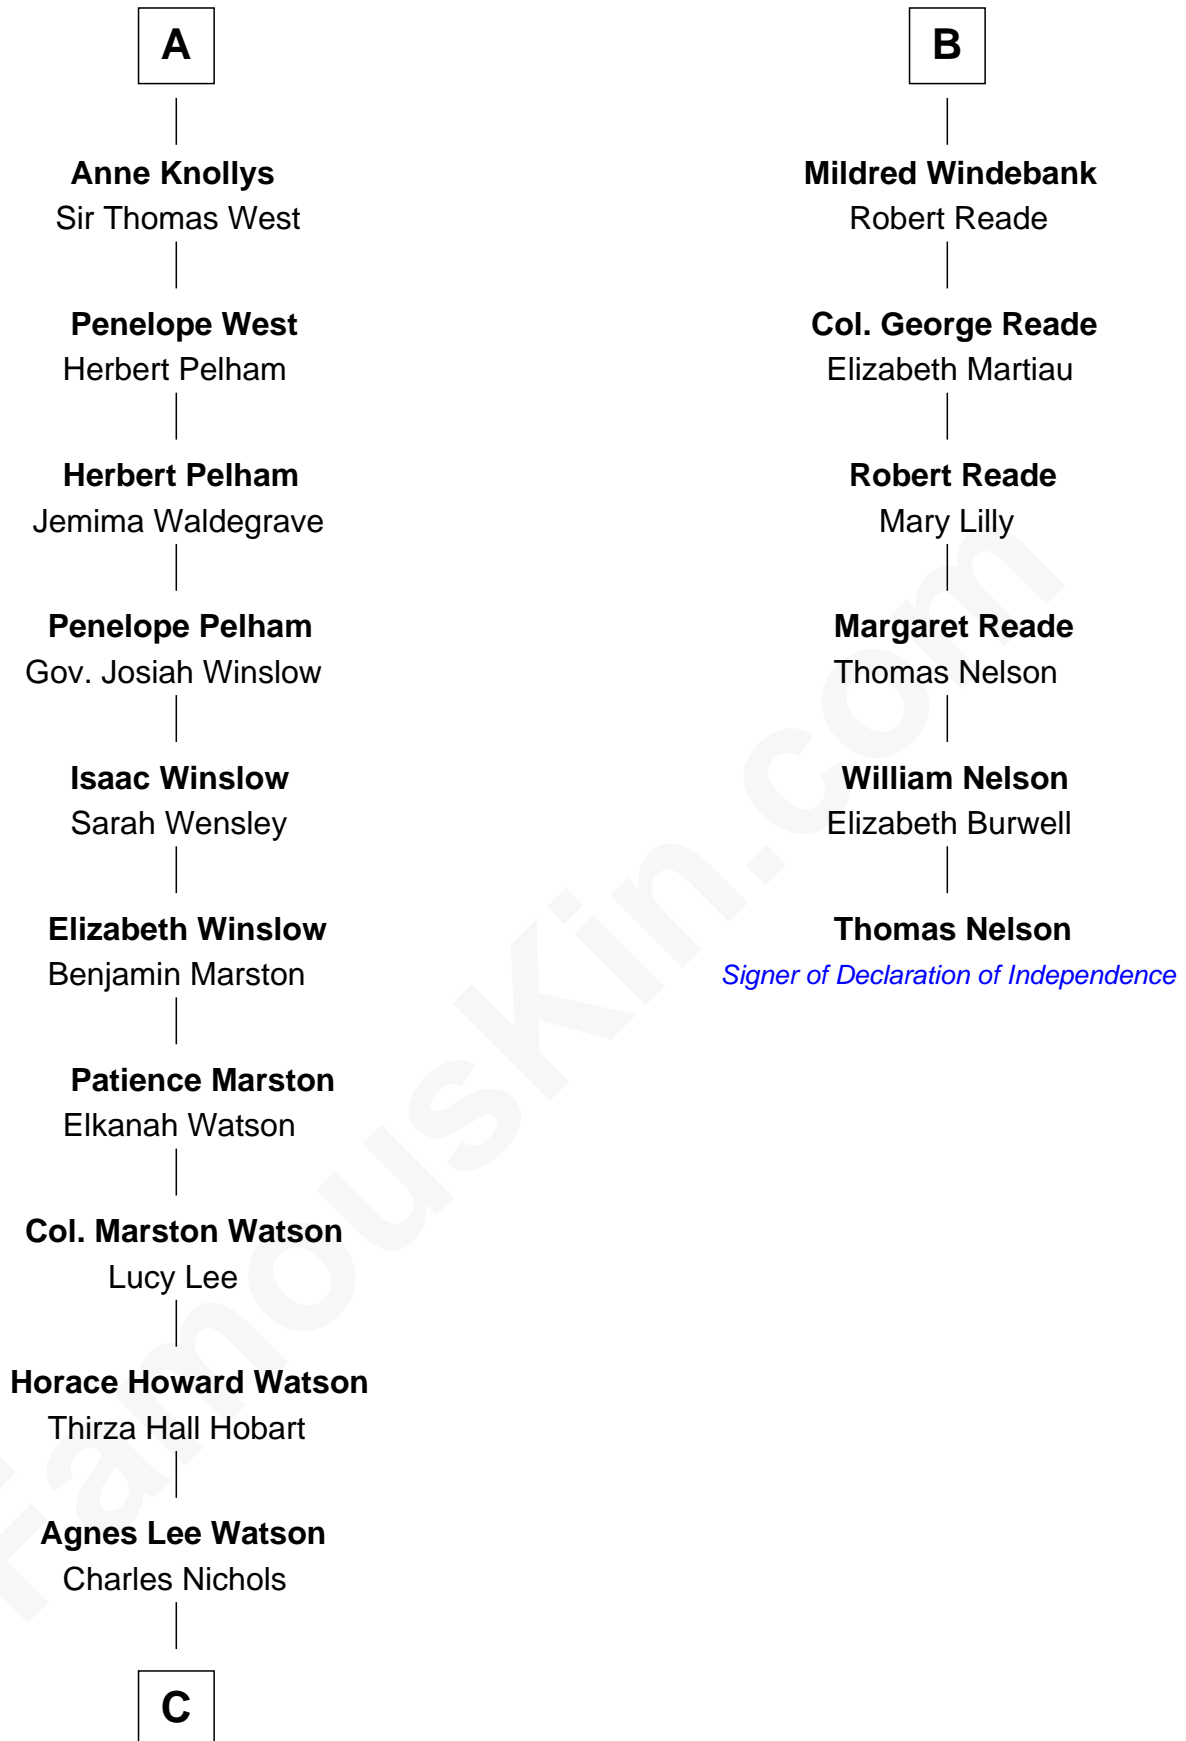

FamousKin.com

Relationship Chart of

John Cena

Movie Actor and WWE Pro Wrestler

12th cousin 9 times removed of

Thomas Nelson

Signer of the Declaration of Independence

C