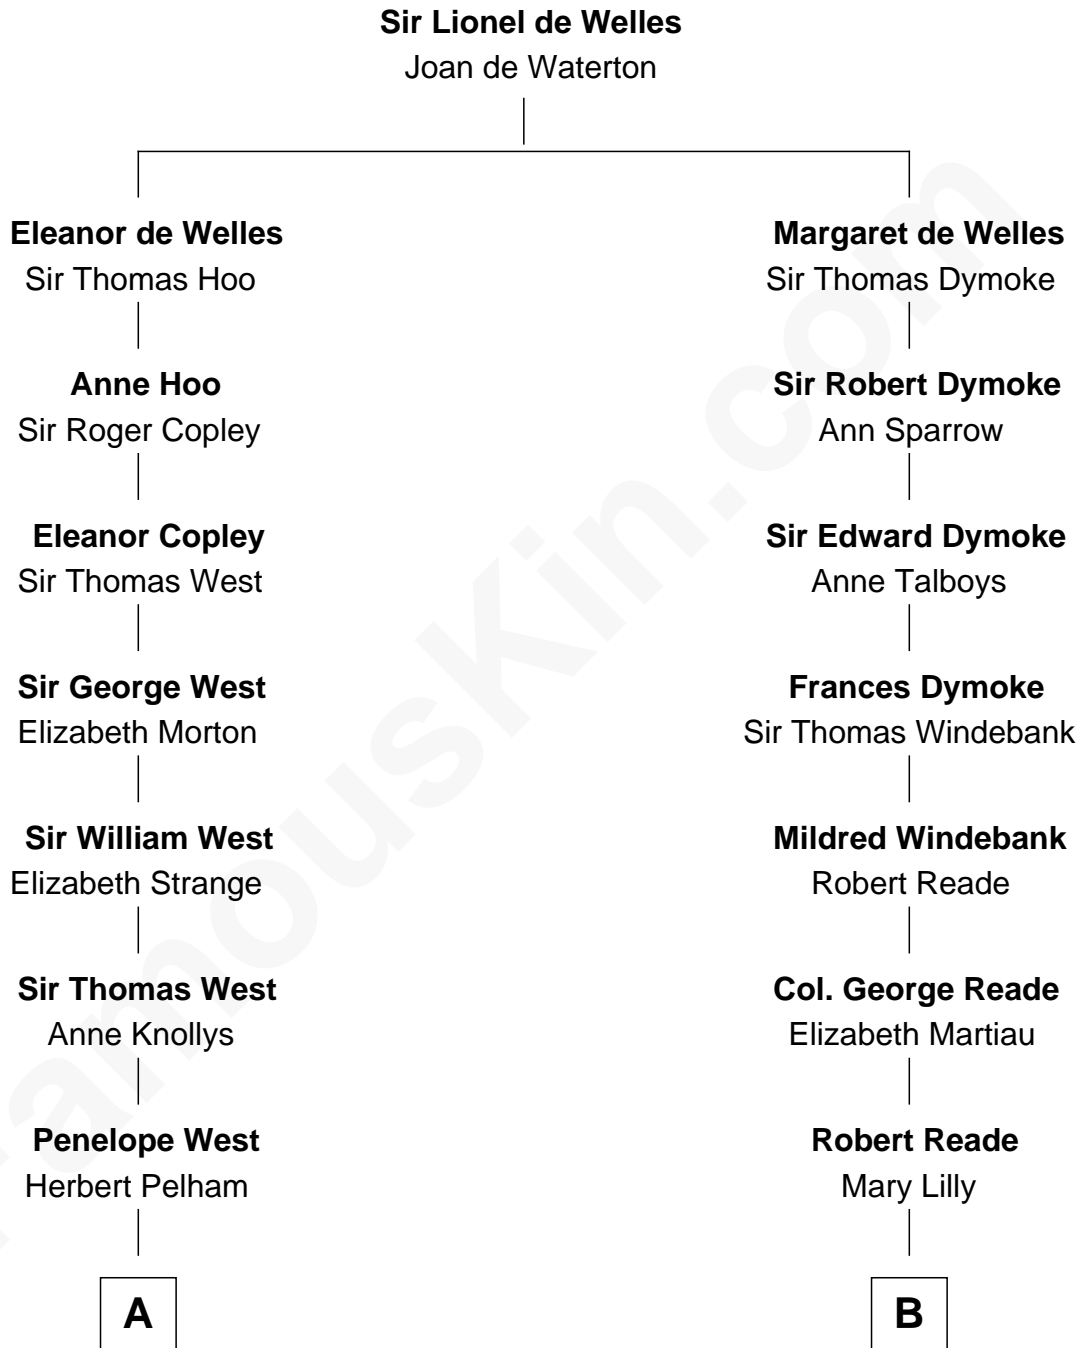

FamousKin.com

Relationship Chart of

John Cena

Movie Actor and WWE Pro Wrestler

9th cousin 10 times removed of

Thomas Nelson

Signer of the Declaration of Independence

C

Natalie Nichols
Ulysses John Lupien

Carol Frances Lupien
John Joseph Cena

John Cena
Actor and Pro Wrestler

FamousKin.com