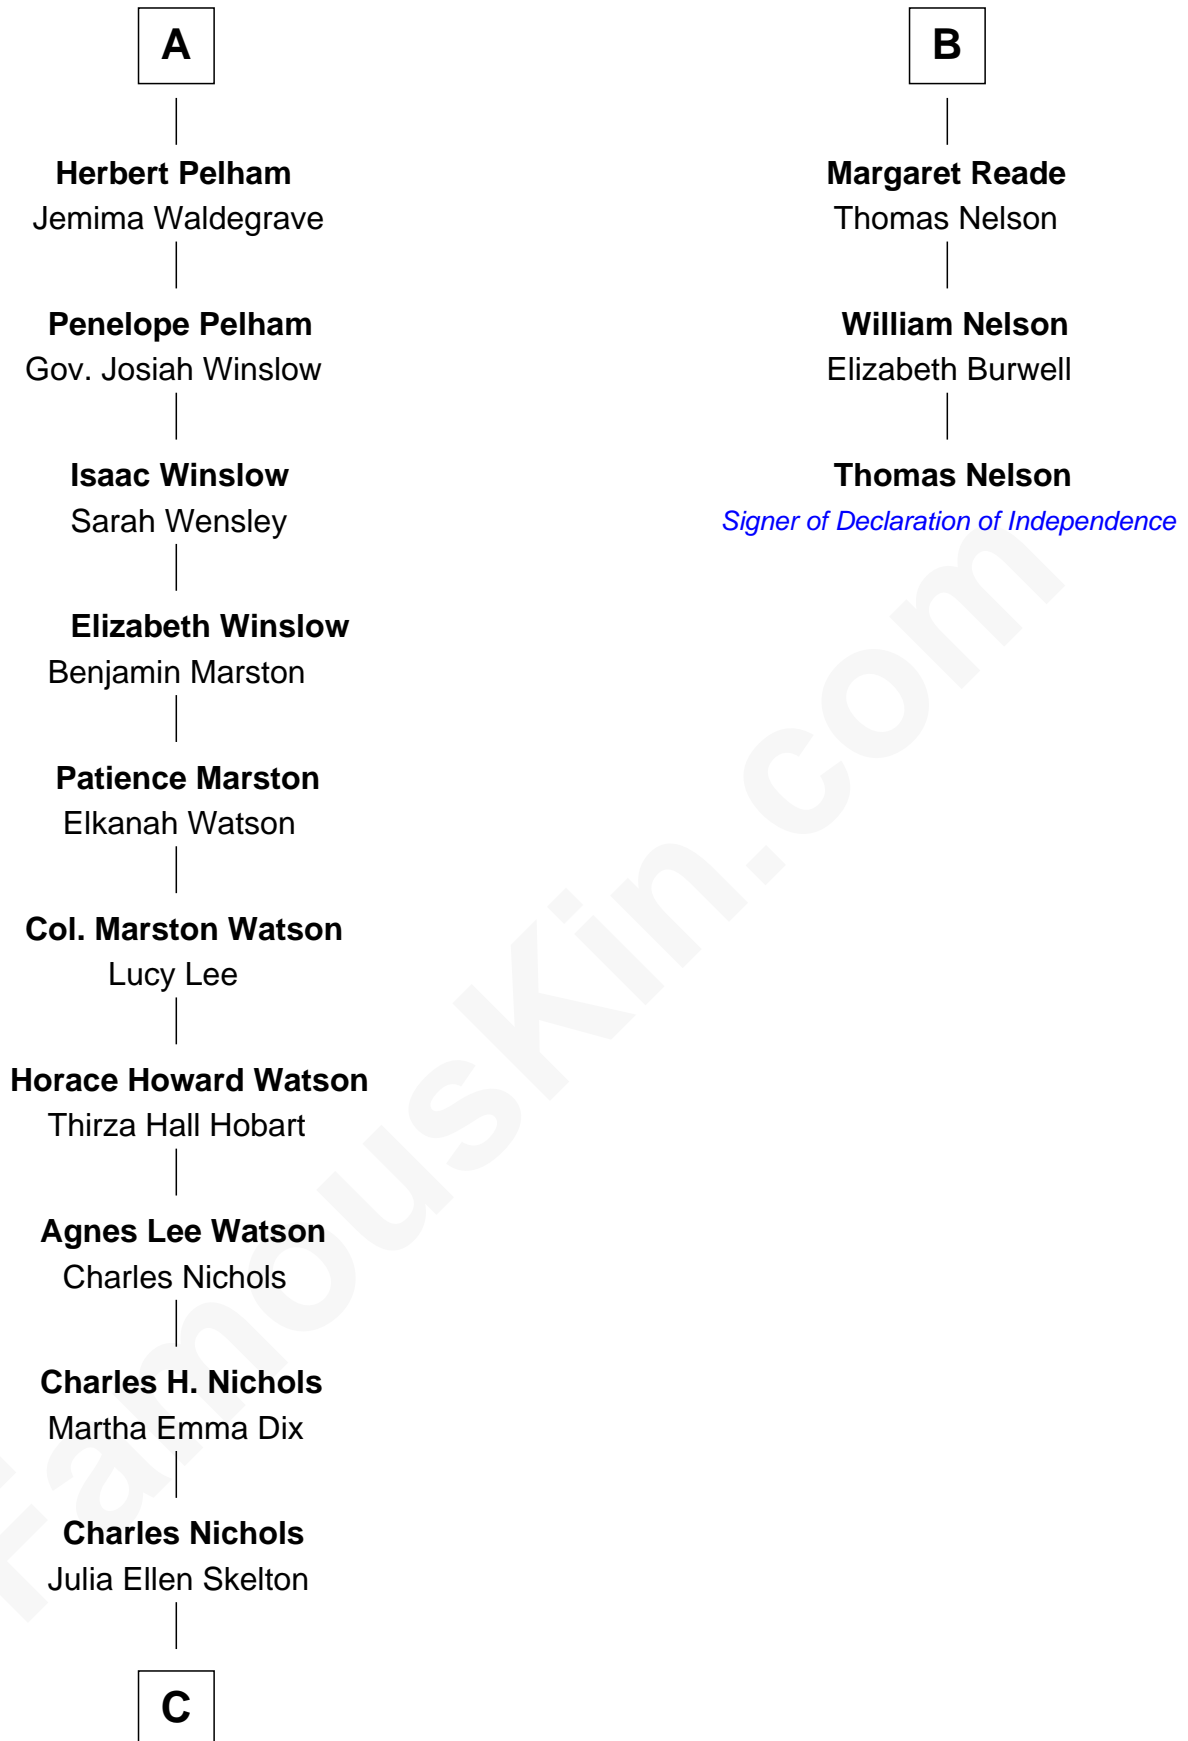

FamousKin.com

Relationship Chart of

John Cena

Movie Actor and WWE Pro Wrestler

9th cousin 10 times removed of

Thomas Nelson

Signer of the Declaration of Independence

C