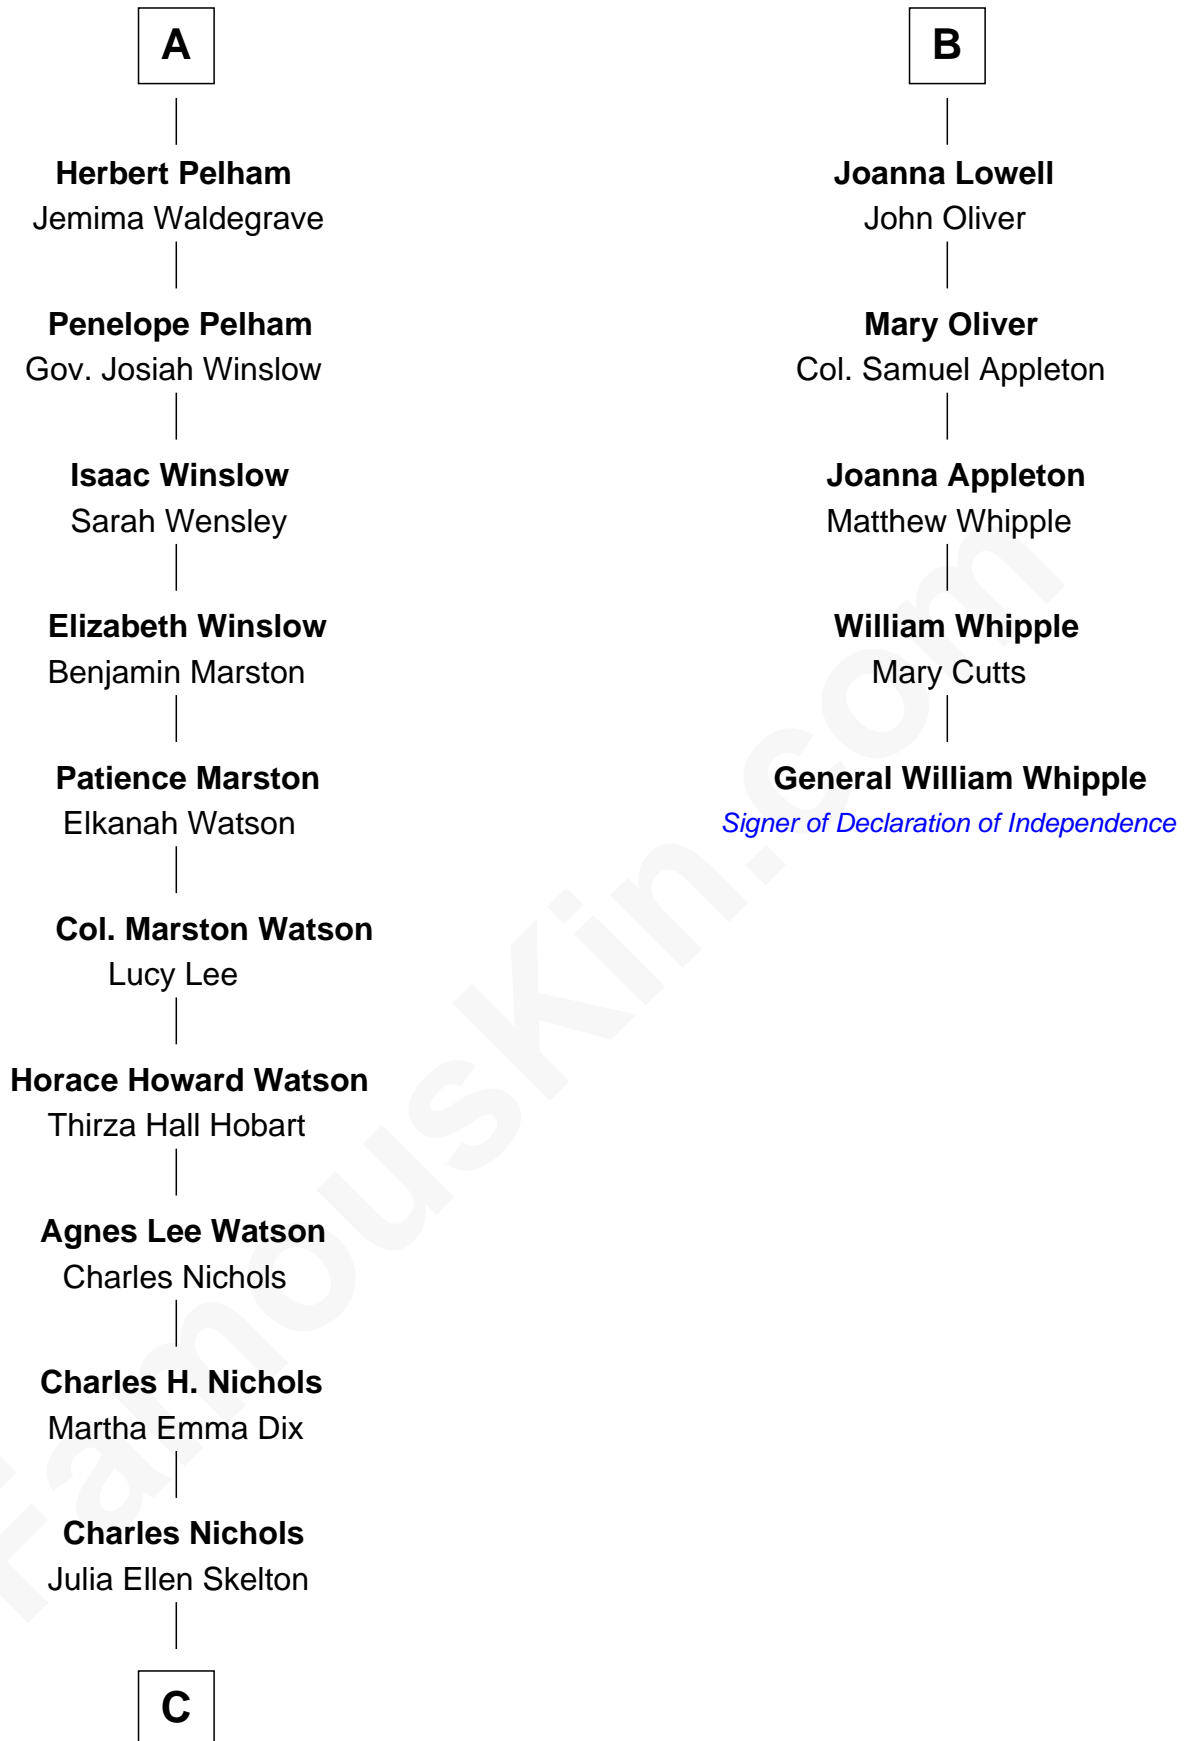

FamousKin.com

Relationship Chart of

John Cena

Movie Actor and WWE Pro Wrestler

11th cousin 8 times removed of

General William Whipple

Signer of the Declaration of Independence

C